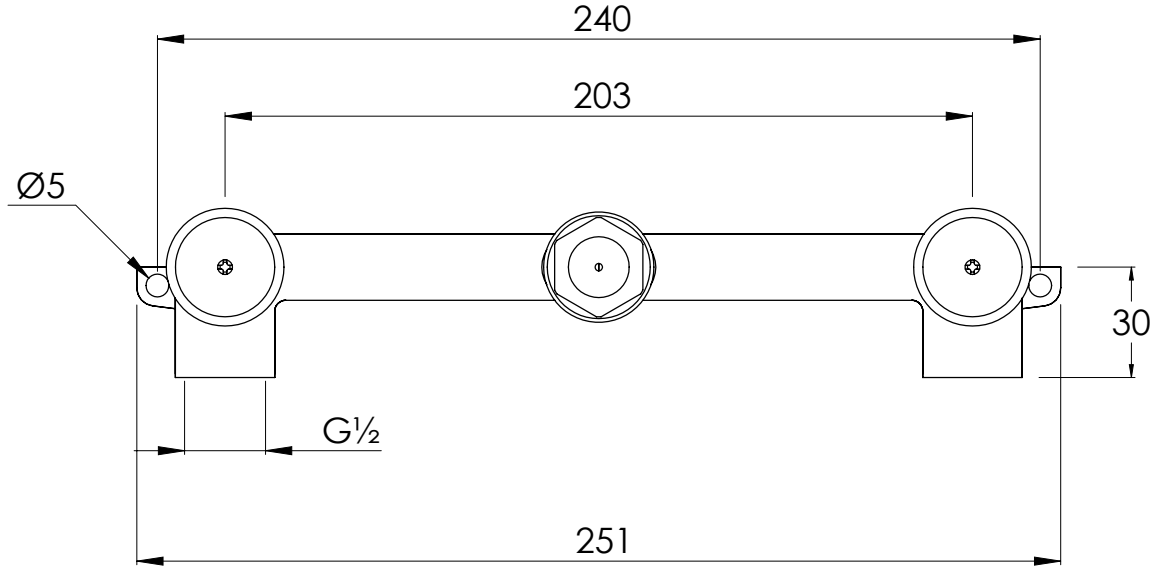

COALBROOK

C01301

3TH WALL MOUNTED BASIN MIXER
ROUGH

DATE: 06/10/21

REVISION: A

DIMENSIONS IN MILLIMETRES

WHILST EVERY EFFORT IS MADE TO ENSURE THE ACCURACY OF THESE DATA SHEETS THEY ARE SUBJECT TO CHANGE WITHOUT NOTICE AS PART OF THE COMPANY'S PRODUCT DEVELOPMENT PROCESS