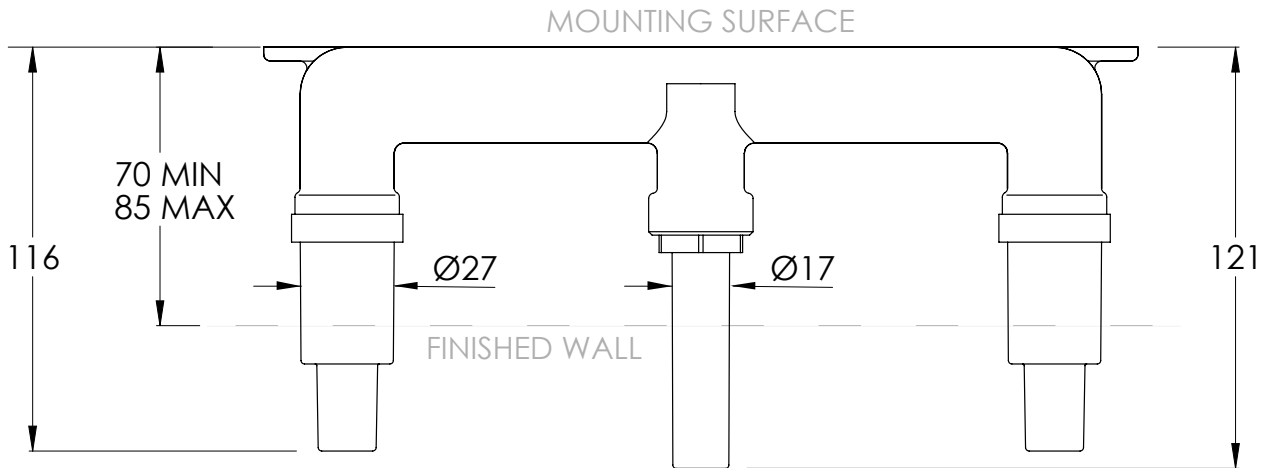

COALBROOK

ZU1021

WALL BASIN MIXER WITH 190MM SPOUT

DATE: 05/01/22

REVISION: A

DIMENSIONS IN MILLIMETRES

WHILST EVERY EFFORT IS MADE TO ENSURE THE ACCURACY OF THESE DATA SHEETS THEY ARE SUBJECT TO CHANGE WITHOUT NOTICE AS PART OF THE COMPANY'S PRODUCT DEVELOPMENT PROCESS

COALBROOK

DC1008

WALL MOUNTED 3 HOLE BASIN
MIXER - ROUGH

DATE: 06/10/21

REVISION: B

DIMENSIONS IN MILLIMETRES

WHILST EVERY EFFORT IS MADE TO ENSURE THE ACCURACY OF THESE DATA SHEETS THEY ARE SUBJECT TO CHANGE WITHOUT NOTICE AS PART OF THE COMPANY'S PRODUCT DEVELOPMENT PROCESS