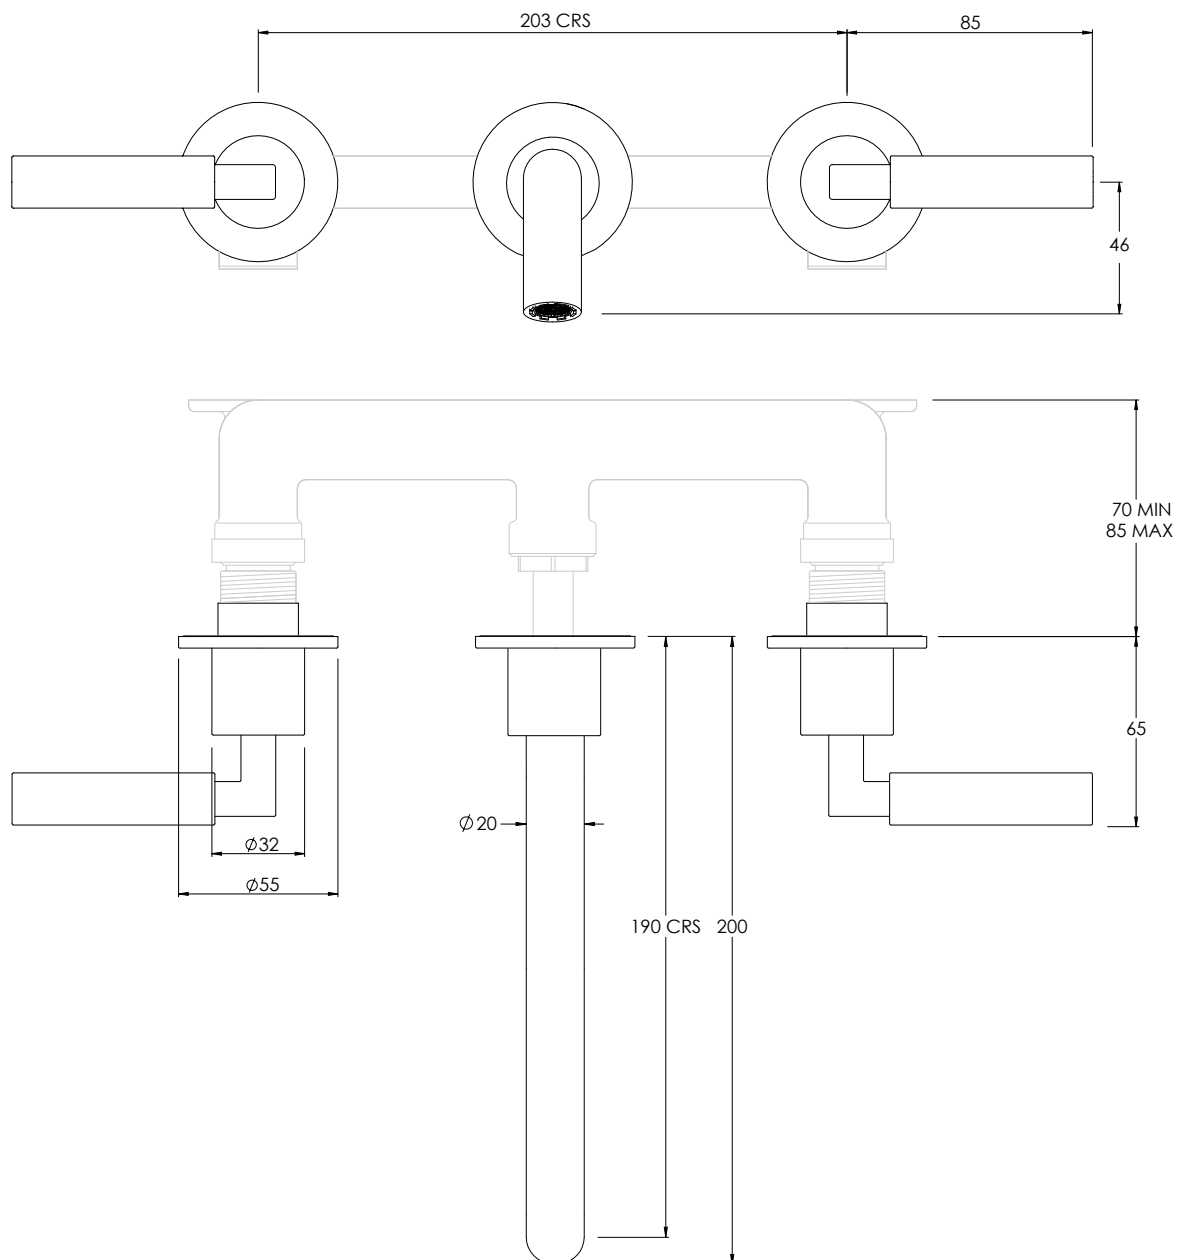

COALBROOK

ZU1021

WALL BASIN MIXER WITH 190MM SPOUT

DATE: 05/01/22

REVISION: A

DIMENSIONS IN MILLIMETRES

WHILST EVERY EFFORT IS MADE TO ENSURE THE ACCURACY OF THESE DATA SHEETS THEY ARE SUBJECT TO CHANGE WITHOUT NOTICE AS PART OF THE COMPANY'S PRODUCT DEVELOPMENT PROCESS

COALBROOK

DC1008

WALL MOUNTED 3 HOLE BASIN
MIXER - ROUGH

DATE: 06/10/21

REVISION: B

DIMENSIONS IN MILLIMETRES

WHILST EVERY EFFORT IS MADE TO ENSURE THE ACCURACY OF THESE DATA SHEETS THEY ARE SUBJECT TO CHANGE WITHOUT NOTICE AS PART OF THE COMPANY'S PRODUCT DEVELOPMENT PROCESS