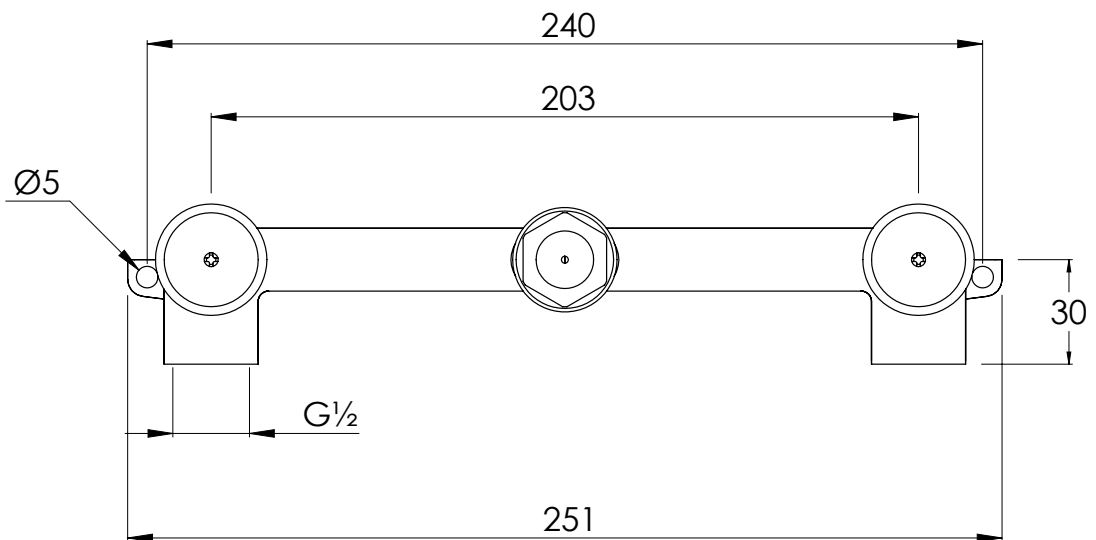

COALBROOK

ZU1021

WALL BASIN MIXER WITH 190MM SPOUT

DATE: 05/01/22

REVISION: A

DIMENSIONS IN MILLIMETRES

WHILST EVERY EFFORT IS MADE TO ENSURE THE ACCURACY OF THESE DATA SHEETS THEY ARE SUBJECT TO CHANGE WITHOUT NOTICE AS PART OF THE COMPANY'S PRODUCT DEVELOPMENT PROCESS

COALBROOK

DC1008

WALL MOUNTED 3 HOLE BASIN
MIXER - ROUGH

DATE: 06/10/21

REVISION: B

DIMENSIONS IN MILLIMETRES

WHILST EVERY EFFORT IS MADE TO ENSURE THE ACCURACY OF THESE DATA SHEETS THEY ARE SUBJECT TO CHANGE WITHOUT NOTICE AS PART OF THE COMPANY'S PRODUCT DEVELOPMENT PROCESS