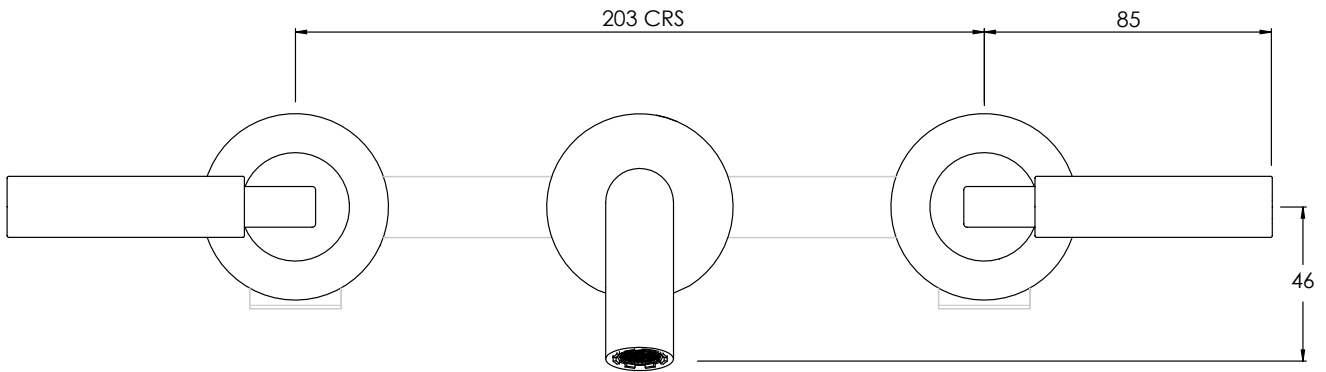

COALBROOK

ZU1018

WALL MOUNTED 3 HOLE BASIN
MIXER - TRIM

DATE: 07/01/22

REVISION: A

DIMENSIONS IN MILLIMETRES

WHILST EVERY EFFORT IS MADE TO ENSURE THE ACCURACY OF THESE DATA SHEETS THEY ARE SUBJECT TO CHANGE WITHOUT NOTICE AS PART OF THE COMPANY'S PRODUCT DEVELOPMENT PROCESS

COALBROOK

C01301

3TH WALL MOUNTED BASIN MIXER
ROUGH

DATE: 06/10/21

REVISION: A

DIMENSIONS IN MILLIMETRES

WHILST EVERY EFFORT IS MADE TO ENSURE THE ACCURACY OF THESE DATA SHEETS THEY ARE SUBJECT TO CHANGE WITHOUT NOTICE AS PART OF THE COMPANY'S PRODUCT DEVELOPMENT PROCESS