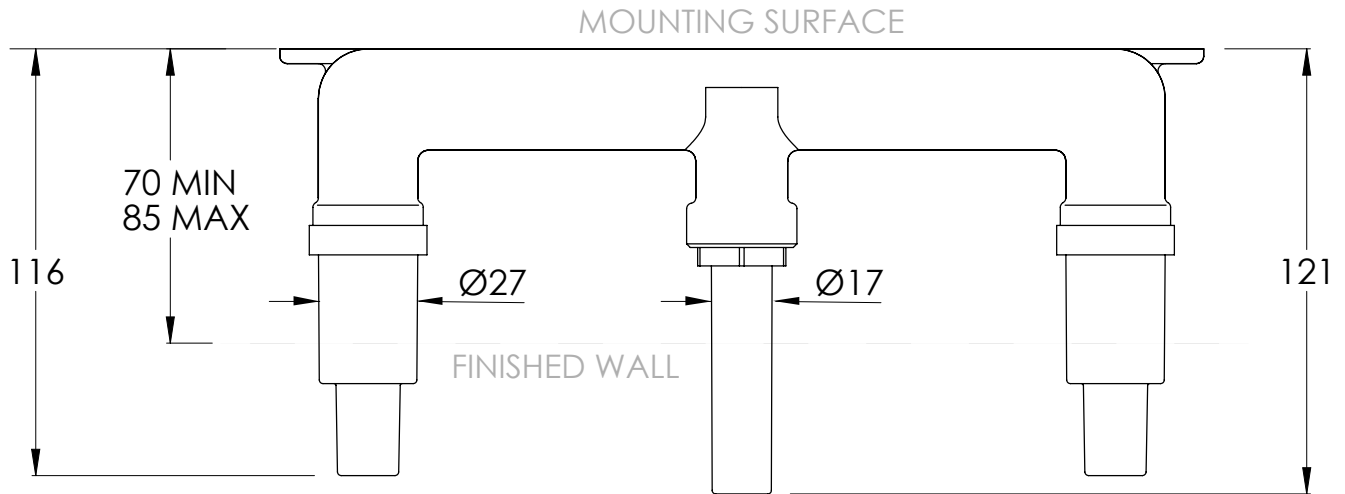

COALBROOK

ZU1018

WALL MOUNTED 3 HOLE BASIN
MIXER - TRIM

DATE: 07/01/22

REVISION: A

DIMENSIONS IN MILLIMETRES

WHILST EVERY EFFORT IS MADE TO ENSURE THE ACCURACY OF THESE DATA SHEETS THEY ARE SUBJECT TO CHANGE WITHOUT NOTICE AS PART OF THE COMPANY'S PRODUCT DEVELOPMENT PROCESS

COALBROOK

C01301

3TH WALL MOUNTED BASIN MIXER
ROUGH

DATE: 06/10/21

REVISION: A

DIMENSIONS IN MILLIMETRES

WHILST EVERY EFFORT IS MADE TO ENSURE THE ACCURACY OF THESE DATA SHEETS THEY ARE SUBJECT TO CHANGE WITHOUT NOTICE AS PART OF THE COMPANY'S PRODUCT DEVELOPMENT PROCESS