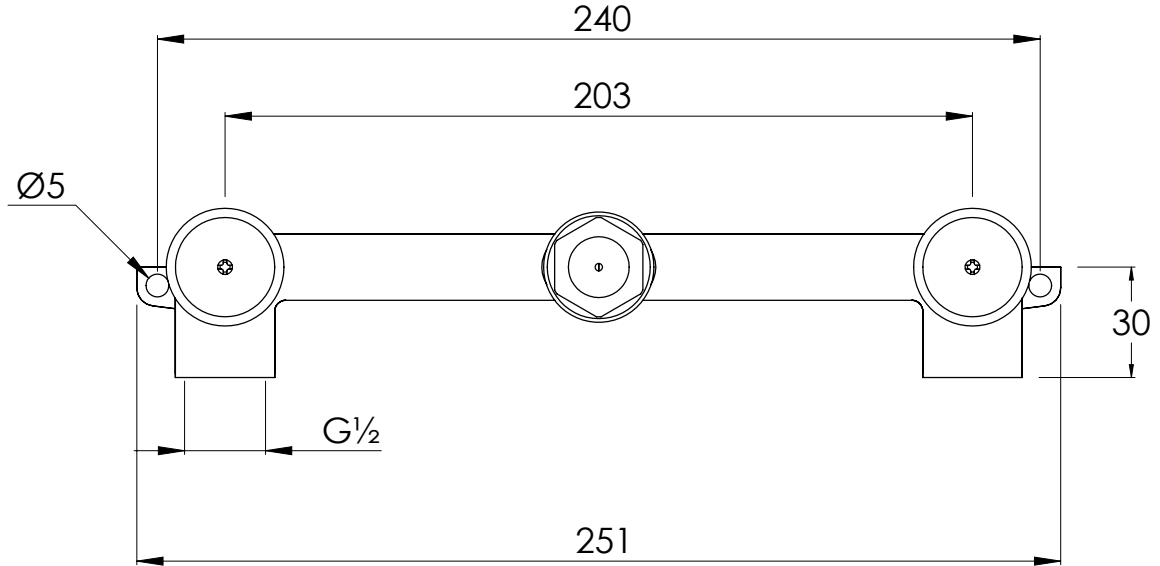

COALBROOK

ZU1018

WALL MOUNTED 3 HOLE BASIN
MIXER - TRIM

DATE: 07/01/22

REVISION: A

DIMENSIONS IN MILLIMETRES

WHILST EVERY EFFORT IS MADE TO ENSURE THE ACCURACY OF THESE DATA SHEETS THEY ARE SUBJECT TO CHANGE WITHOUT NOTICE AS PART OF THE COMPANY'S PRODUCT DEVELOPMENT PROCESS

COALBROOK

C01301

3TH WALL MOUNTED BASIN MIXER
ROUGH

DATE: 06/10/21

REVISION: A

DIMENSIONS IN MILLIMETRES

WHILST EVERY EFFORT IS MADE TO ENSURE THE ACCURACY OF THESE DATA SHEETS THEY ARE SUBJECT TO CHANGE WITHOUT NOTICE AS PART OF THE COMPANY'S PRODUCT DEVELOPMENT PROCESS