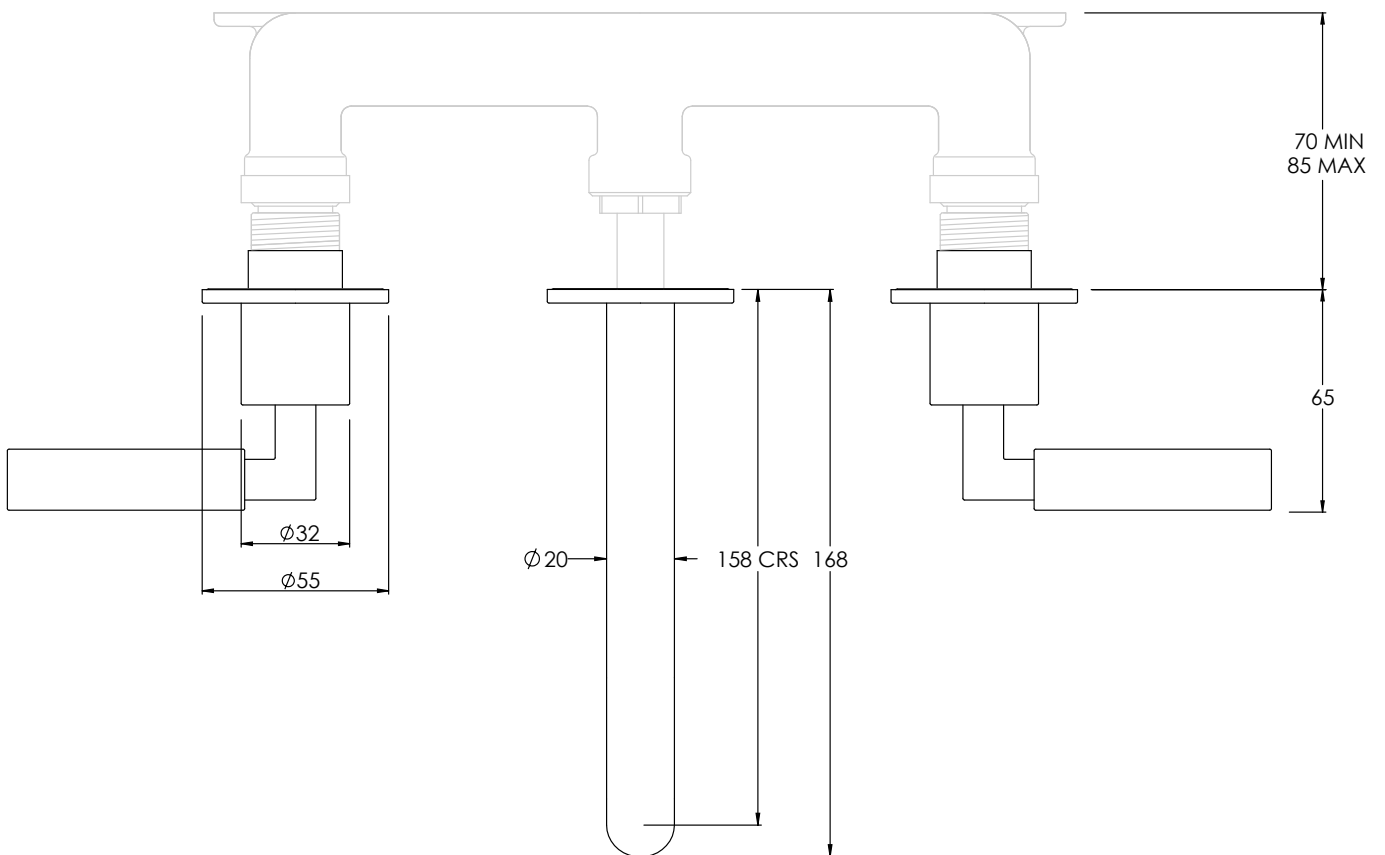

COALBROOK

ZU1018

WALL MOUNTED 3 HOLE BASIN
MIXER - TRIM

DATE: 07/01/22

REVISION: A

DIMENSIONS IN MILLIMETRES

WHILST EVERY EFFORT IS MADE TO ENSURE THE ACCURACY OF THESE DATA SHEETS THEY ARE SUBJECT TO CHANGE WITHOUT NOTICE AS PART OF THE COMPANY'S PRODUCT DEVELOPMENT PROCESS

COALBROOK

C01301

3TH WALL MOUNTED BASIN MIXER
ROUGH

DATE: 06/10/21

REVISION: A

DIMENSIONS IN MILLIMETRES

WHILST EVERY EFFORT IS MADE TO ENSURE THE ACCURACY OF THESE DATA SHEETS THEY ARE SUBJECT TO CHANGE WITHOUT NOTICE AS PART OF THE COMPANY'S PRODUCT DEVELOPMENT PROCESS