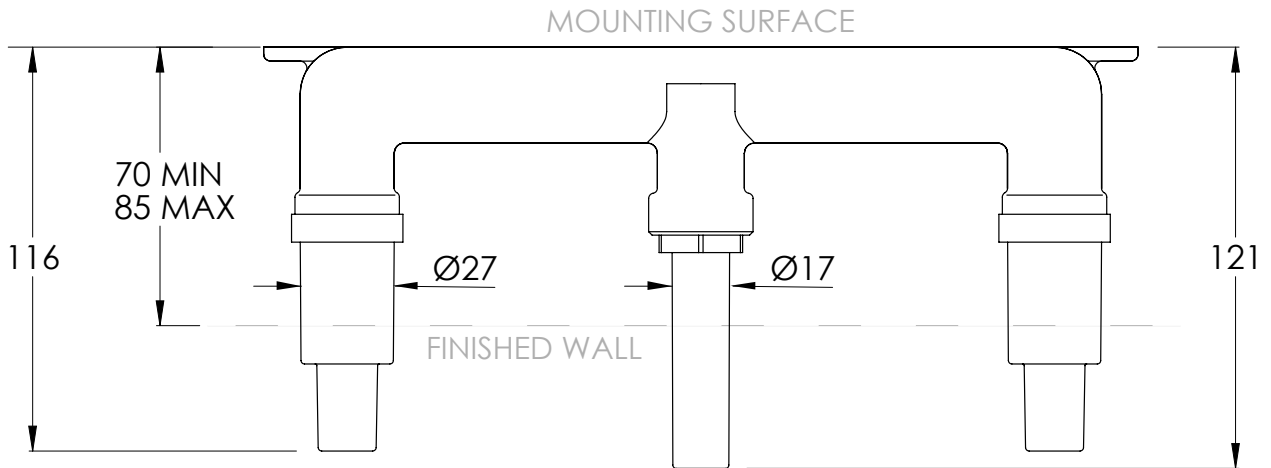

COALBROOK

ZU1018

WALL MOUNTED 3 HOLE BASIN  
MIXER - TRIM

DATE: 07/01/22

REVISION: A

DIMENSIONS IN MILLIMETRES

WHILST EVERY EFFORT IS MADE TO ENSURE THE ACCURACY OF THESE DATA SHEETS THEY ARE SUBJECT TO CHANGE WITHOUT NOTICE AS PART OF THE COMPANY'S PRODUCT DEVELOPMENT PROCESS

COALBROOK

ZU1008

WALL MOUNTED 3 HOLE BASIN  
MIXER - ROUGH

DATE: 02/09/21

REVISION: A

DIMENSIONS IN MILLIMETRES

WHILST EVERY EFFORT IS MADE TO ENSURE THE ACCURACY OF THESE DATA SHEETS THEY ARE SUBJECT TO CHANGE WITHOUT NOTICE AS PART OF THE COMPANY'S PRODUCT DEVELOPMENT PROCESS