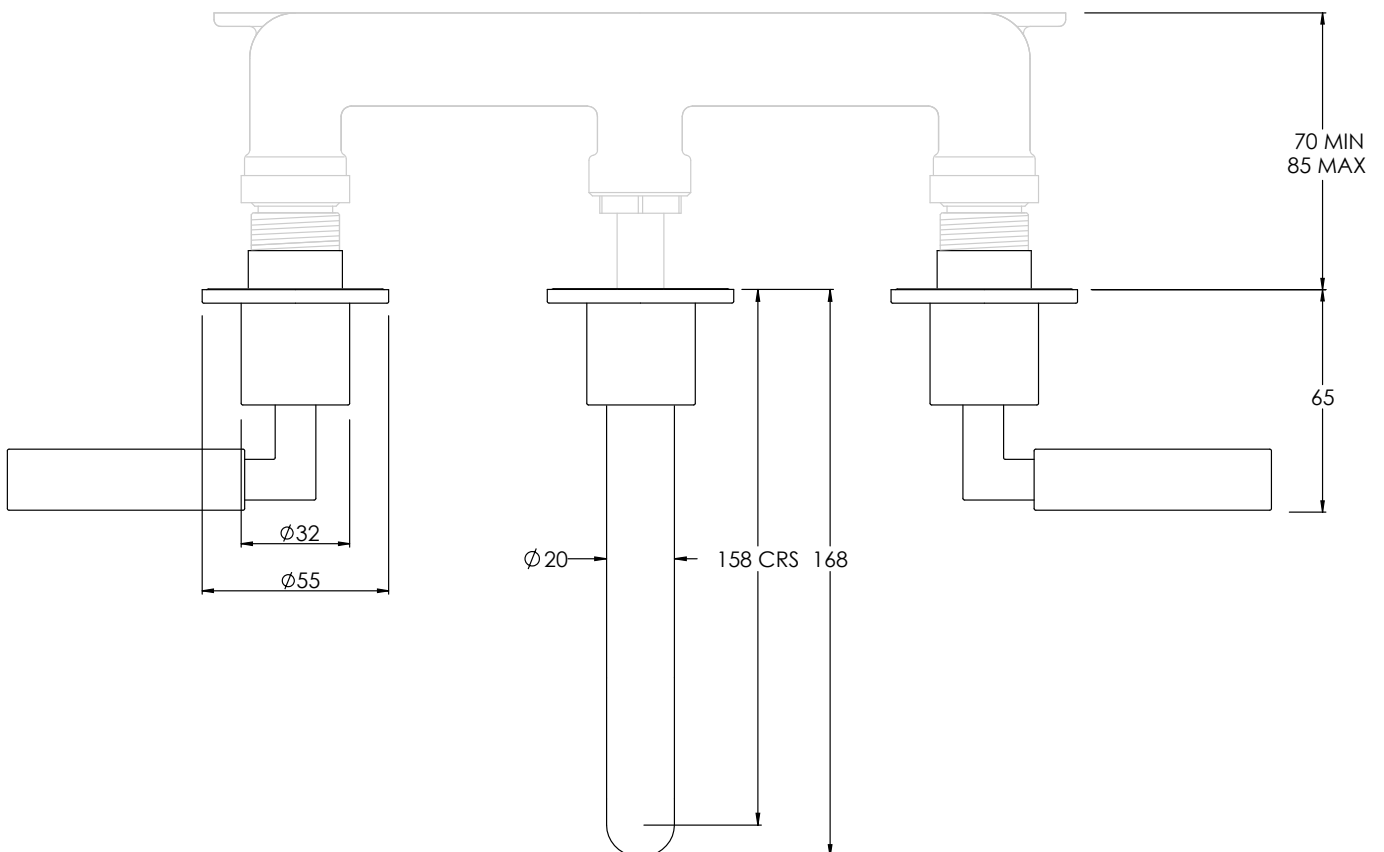

COALBROOK

ZU1018

WALL MOUNTED 3 HOLE BASIN  
MIXER - TRIM

DATE: 07/01/22

REVISION: A

DIMENSIONS IN MILLIMETRES

WHILST EVERY EFFORT IS MADE TO ENSURE THE ACCURACY OF THESE DATA SHEETS THEY ARE SUBJECT TO CHANGE WITHOUT NOTICE AS PART OF THE COMPANY'S PRODUCT DEVELOPMENT PROCESS

COALBROOK

ZU1008

WALL MOUNTED 3 HOLE BASIN  
MIXER - ROUGH

DATE: 02/09/21

REVISION: A

DIMENSIONS IN MILLIMETRES

WHILST EVERY EFFORT IS MADE TO ENSURE THE ACCURACY OF THESE DATA SHEETS THEY ARE SUBJECT TO CHANGE WITHOUT NOTICE AS PART OF THE COMPANY'S PRODUCT DEVELOPMENT PROCESS