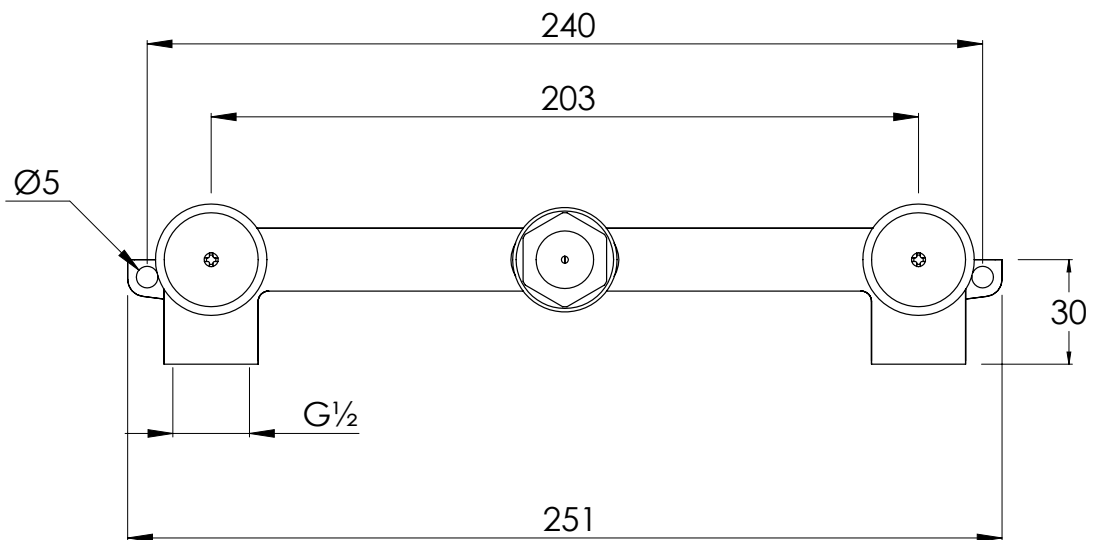

COALBROOK

ZU1018

WALL MOUNTED 3 HOLE BASIN  
MIXER - TRIM

DATE: 07/01/22

REVISION: A

DIMENSIONS IN MILLIMETRES

WHILST EVERY EFFORT IS MADE TO ENSURE THE ACCURACY OF THESE DATA SHEETS THEY ARE SUBJECT TO CHANGE WITHOUT NOTICE AS PART OF THE COMPANY'S PRODUCT DEVELOPMENT PROCESS

COALBROOK

ZU1008

WALL MOUNTED 3 HOLE BASIN  
MIXER - ROUGH

DATE: 02/09/21

REVISION: A

DIMENSIONS IN MILLIMETRES

WHILST EVERY EFFORT IS MADE TO ENSURE THE ACCURACY OF THESE DATA SHEETS THEY ARE SUBJECT TO CHANGE WITHOUT NOTICE AS PART OF THE COMPANY'S PRODUCT DEVELOPMENT PROCESS