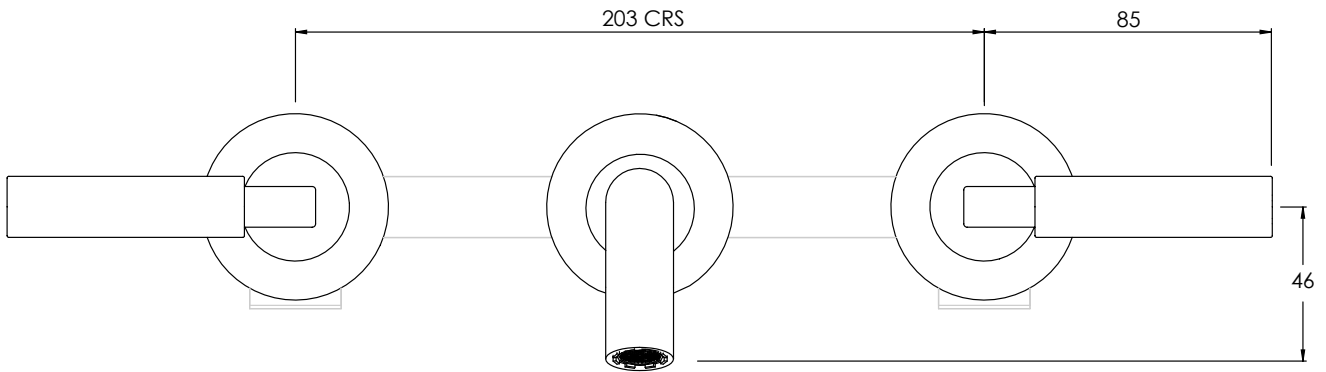

COALBROOK

ZU1018

WALL MOUNTED 3 HOLE BASIN  
MIXER - TRIM

DATE: 07/01/22

REVISION: A

DIMENSIONS IN MILLIMETRES

WHILST EVERY EFFORT IS MADE TO ENSURE THE ACCURACY OF THESE DATA SHEETS THEY ARE SUBJECT TO CHANGE WITHOUT NOTICE AS PART OF THE COMPANY'S PRODUCT DEVELOPMENT PROCESS

COALBROOK

ZU1008

WALL MOUNTED 3 HOLE BASIN  
MIXER - ROUGH

DATE: 02/09/21

REVISION: A

DIMENSIONS IN MILLIMETRES

WHILST EVERY EFFORT IS MADE TO ENSURE THE ACCURACY OF THESE DATA SHEETS THEY ARE SUBJECT TO CHANGE WITHOUT NOTICE AS PART OF THE COMPANY'S PRODUCT DEVELOPMENT PROCESS