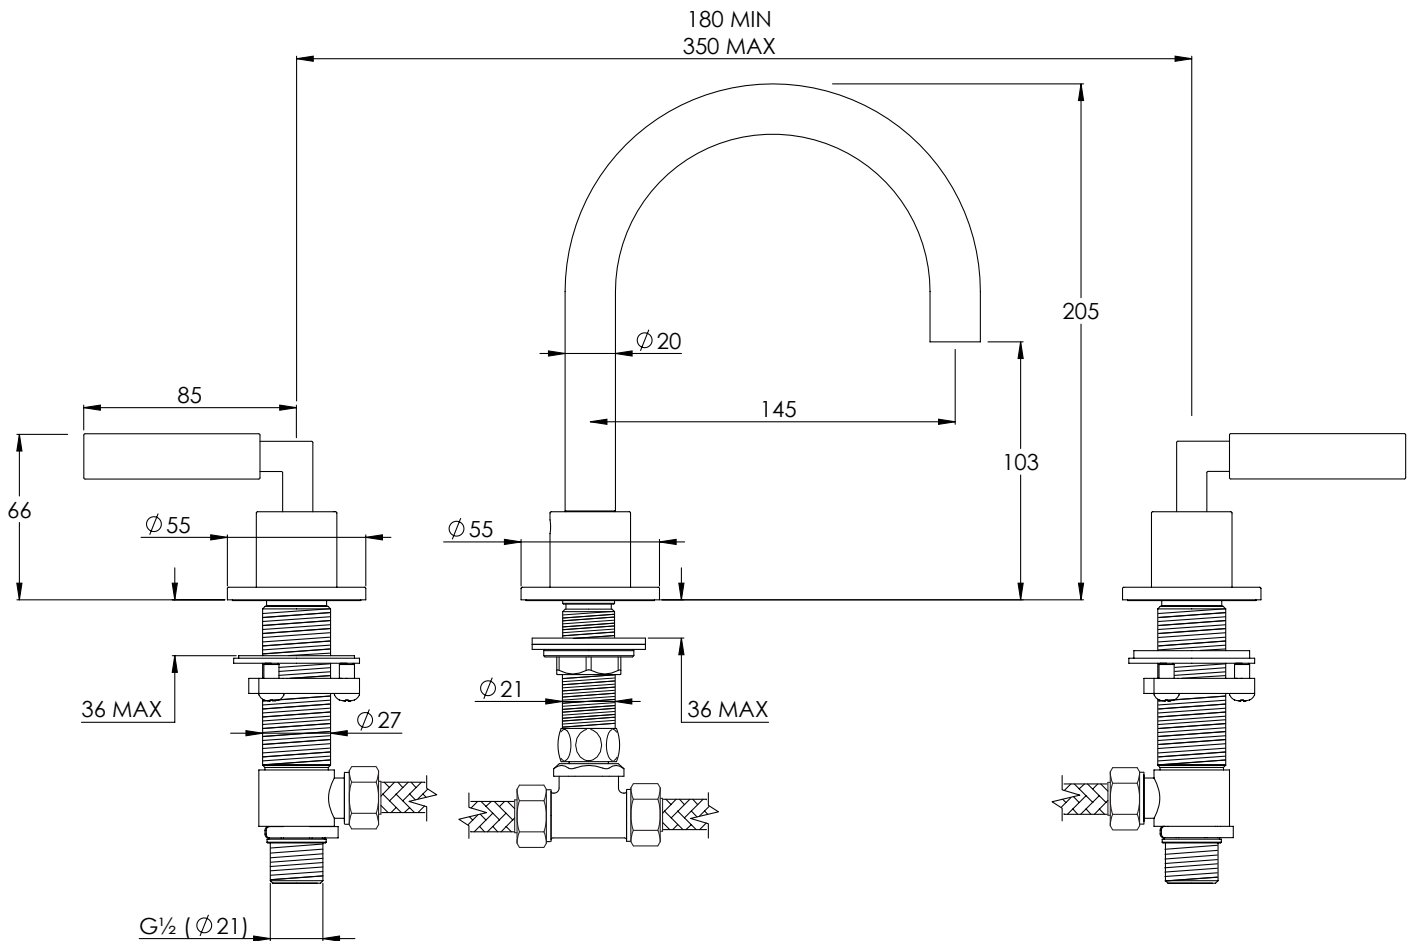

COALBROOK

ZU1016

DECK MOUNTED 3 HOLE BASIN
MIXER WITH ROUND SWIVEL SPOUT

DATE: 02/09/21

REVISION: A

DIMENSIONS IN MILLIMETRES

WHILST EVERY EFFORT IS MADE TO ENSURE THE ACCURACY OF THESE DATA SHEETS THEY ARE SUBJECT TO CHANGE WITHOUT NOTICE AS PART OF THE COMPANY'S PRODUCT DEVELOPMENT PROCESS