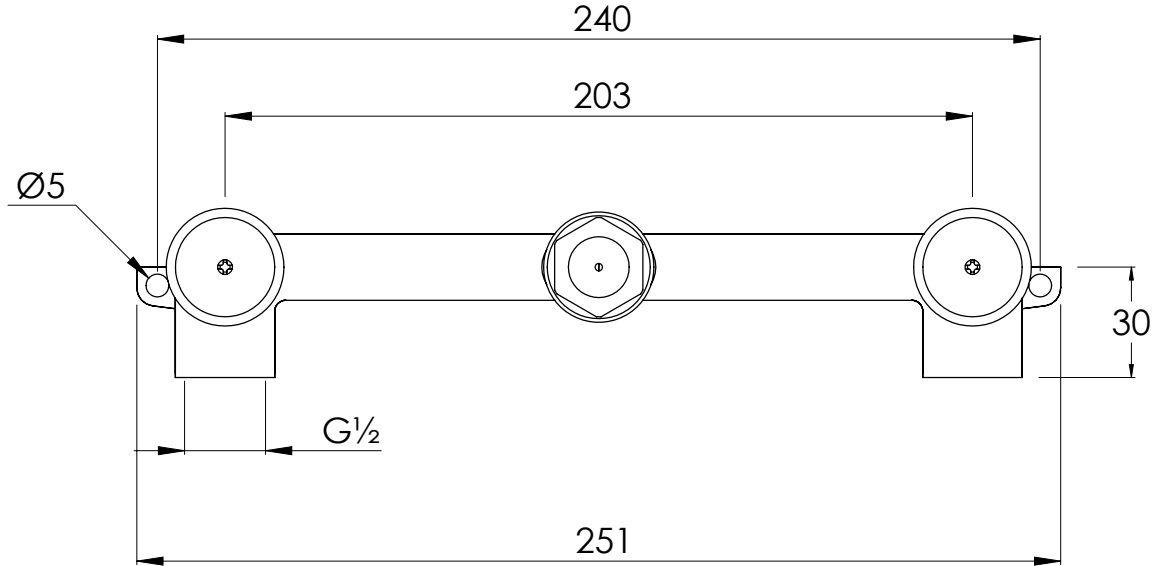

COALBROOK

ZU1011

WALL BASIN MIXER WITH 190MM SPOUT

DATE: 05/01/22

REVISION: A

DIMENSIONS IN MILLIMETRES

WHILST EVERY EFFORT IS MADE TO ENSURE THE ACCURACY OF THESE DATA SHEETS THEY ARE SUBJECT TO CHANGE WITHOUT NOTICE AS PART OF THE COMPANY'S PRODUCT DEVELOPMENT PROCESS

COALBROOK

C01301

3TH WALL MOUNTED BASIN MIXER
ROUGH

DATE: 06/10/21

REVISION: A

DIMENSIONS IN MILLIMETRES

WHILST EVERY EFFORT IS MADE TO ENSURE THE ACCURACY OF THESE DATA SHEETS THEY ARE SUBJECT TO CHANGE WITHOUT NOTICE AS PART OF THE COMPANY'S PRODUCT DEVELOPMENT PROCESS