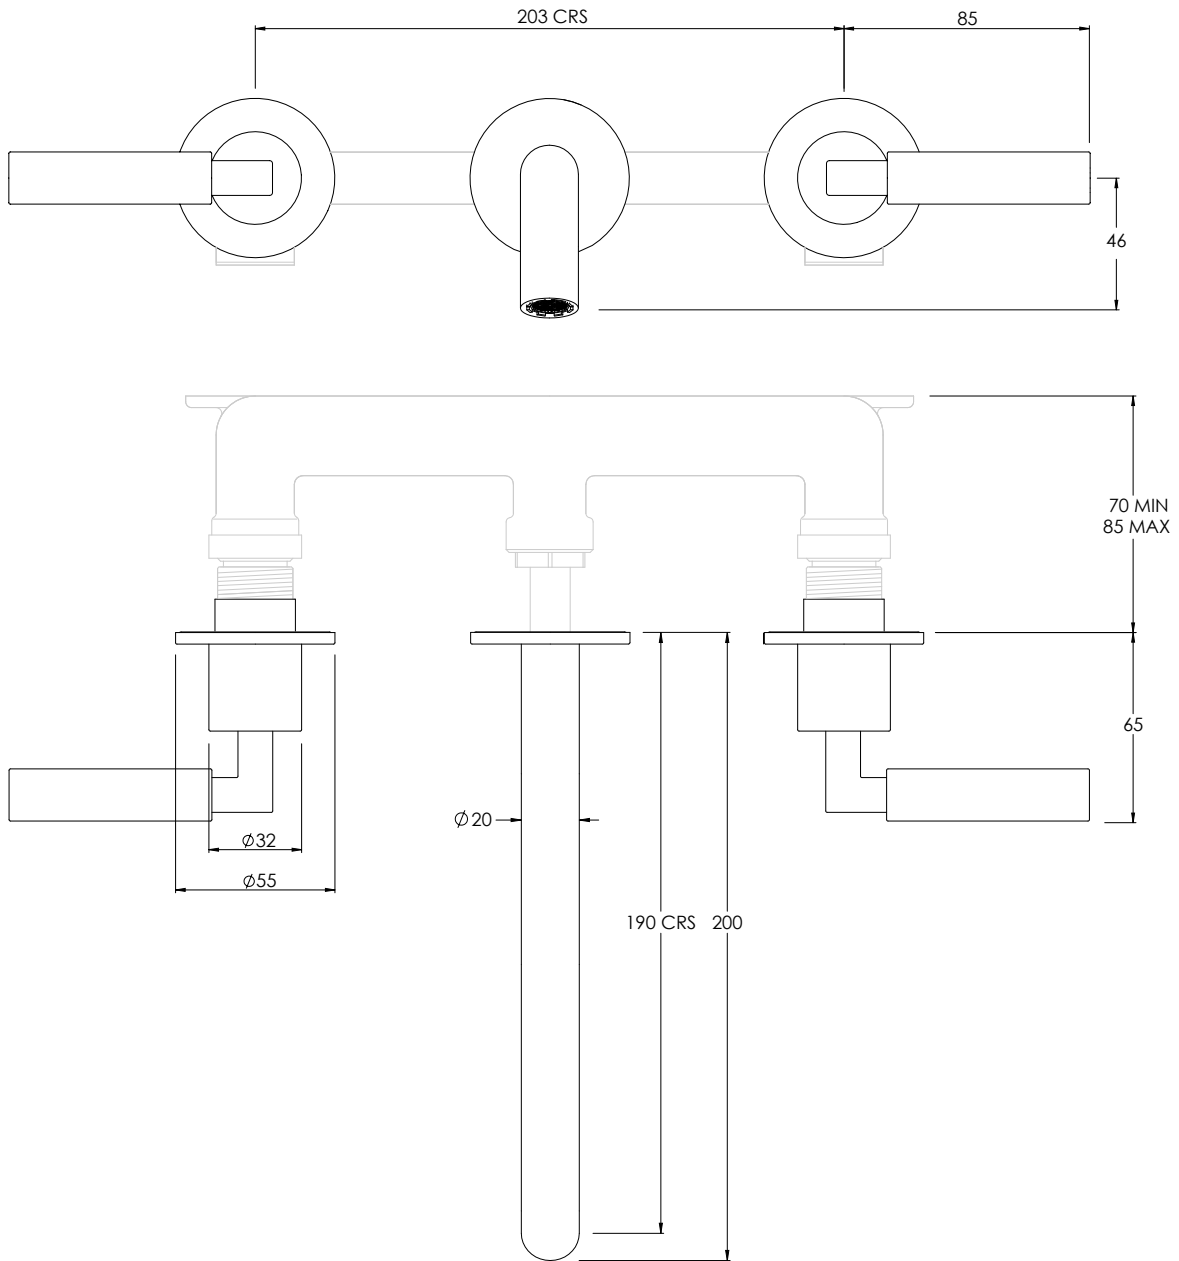

COALBROOK

ZU1011

WALL BASIN MIXER WITH 190MM SPOUT

DATE: 05/01/22

REVISION: A

DIMENSIONS IN MILLIMETRES

WHILST EVERY EFFORT IS MADE TO ENSURE THE ACCURACY OF THESE DATA SHEETS THEY ARE SUBJECT TO CHANGE WITHOUT NOTICE AS PART OF THE COMPANY'S PRODUCT DEVELOPMENT PROCESS

COALBROOK

C01301

3TH WALL MOUNTED BASIN MIXER
ROUGH

DATE: 06/10/21

REVISION: A

DIMENSIONS IN MILLIMETRES

WHILST EVERY EFFORT IS MADE TO ENSURE THE ACCURACY OF THESE DATA SHEETS THEY ARE SUBJECT TO CHANGE WITHOUT NOTICE AS PART OF THE COMPANY'S PRODUCT DEVELOPMENT PROCESS