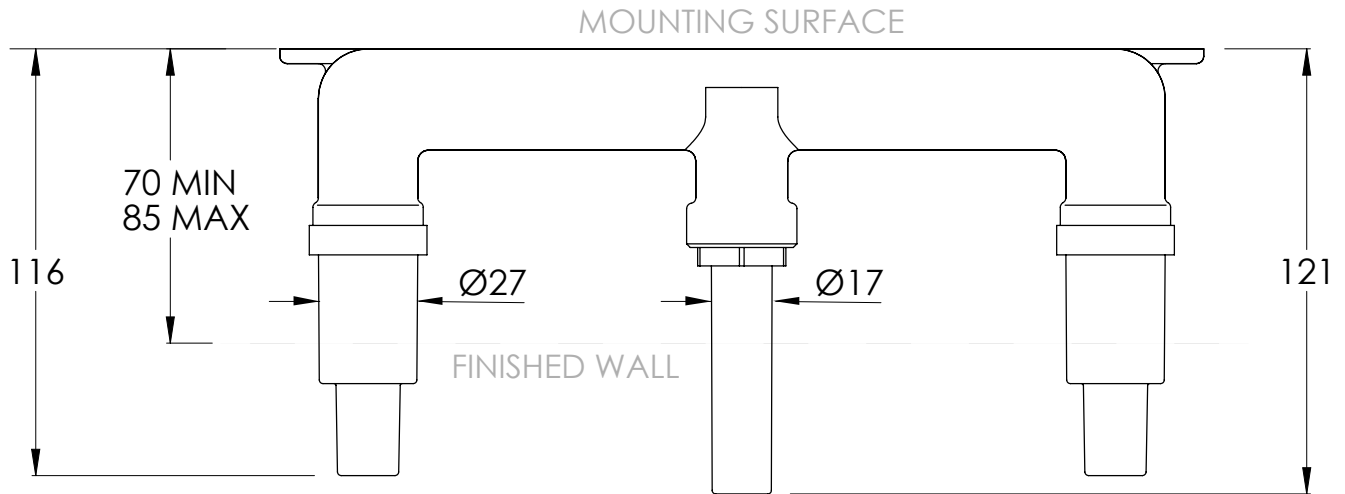

COALBROOK

ZU1011

WALL BASIN MIXER WITH 190MM SPOUT

DATE: 05/01/22

REVISION: A

DIMENSIONS IN MILLIMETRES

WHILST EVERY EFFORT IS MADE TO ENSURE THE ACCURACY OF THESE DATA SHEETS THEY ARE SUBJECT TO CHANGE WITHOUT NOTICE AS PART OF THE COMPANY'S PRODUCT DEVELOPMENT PROCESS

COALBROOK

C01301

3TH WALL MOUNTED BASIN MIXER
ROUGH

DATE: 06/10/21

REVISION: A

DIMENSIONS IN MILLIMETRES

WHILST EVERY EFFORT IS MADE TO ENSURE THE ACCURACY OF THESE DATA SHEETS THEY ARE SUBJECT TO CHANGE WITHOUT NOTICE AS PART OF THE COMPANY'S PRODUCT DEVELOPMENT PROCESS