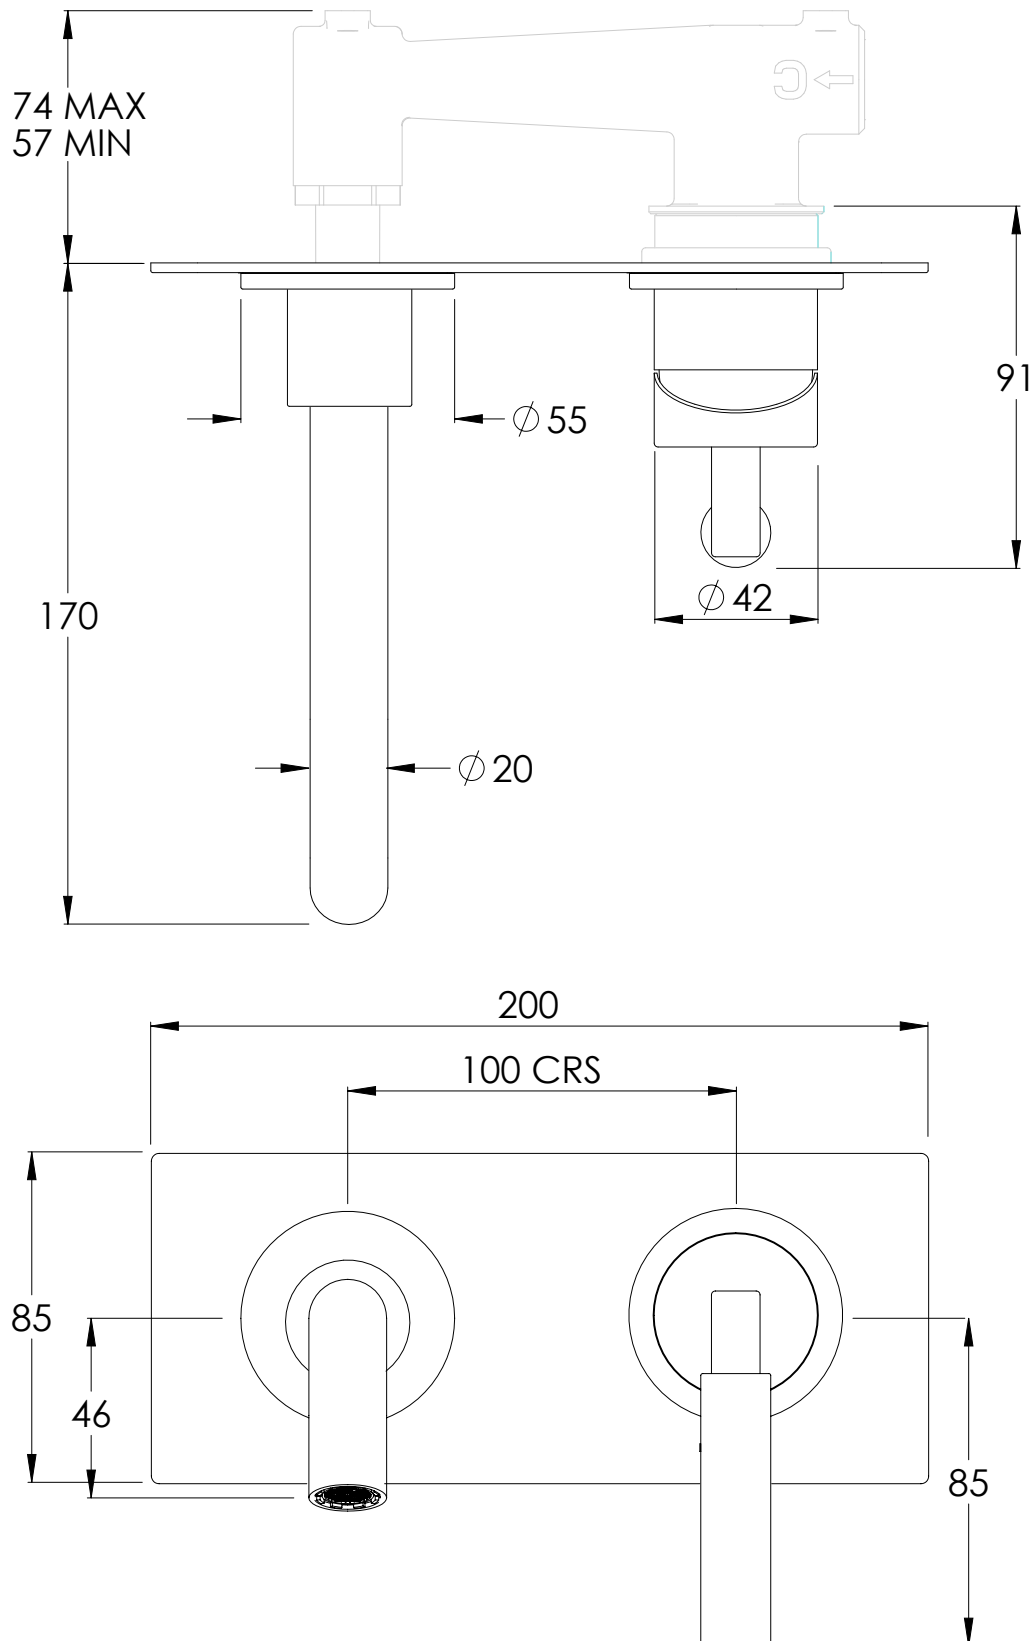

COALBROOK

ZU1009

WALL MOUNTED 2 HOLE BASIN
MIXER WITH PLATE - TRIM

DATE: 02/09/21

REVISION: A

DIMENSIONS IN MILLIMETRES

WHILST EVERY EFFORT IS MADE TO ENSURE THE ACCURACY OF THESE DATA SHEETS THEY ARE SUBJECT TO CHANGE WITHOUT NOTICE AS PART OF THE COMPANY'S PRODUCT DEVELOPMENT PROCESS

COALBROOK

ZU1009

WALL MOUNTED 2 HOLE BASIN
MIXER WITH PLATE - ROUGH

DATE: 02/09/21

REVISION: A

DIMENSIONS IN MILLIMETRES

WHILST EVERY EFFORT IS MADE TO ENSURE THE ACCURACY OF THESE DATA SHEETS THEY ARE SUBJECT TO CHANGE WITHOUT NOTICE AS PART OF THE COMPANY'S PRODUCT DEVELOPMENT PROCESS