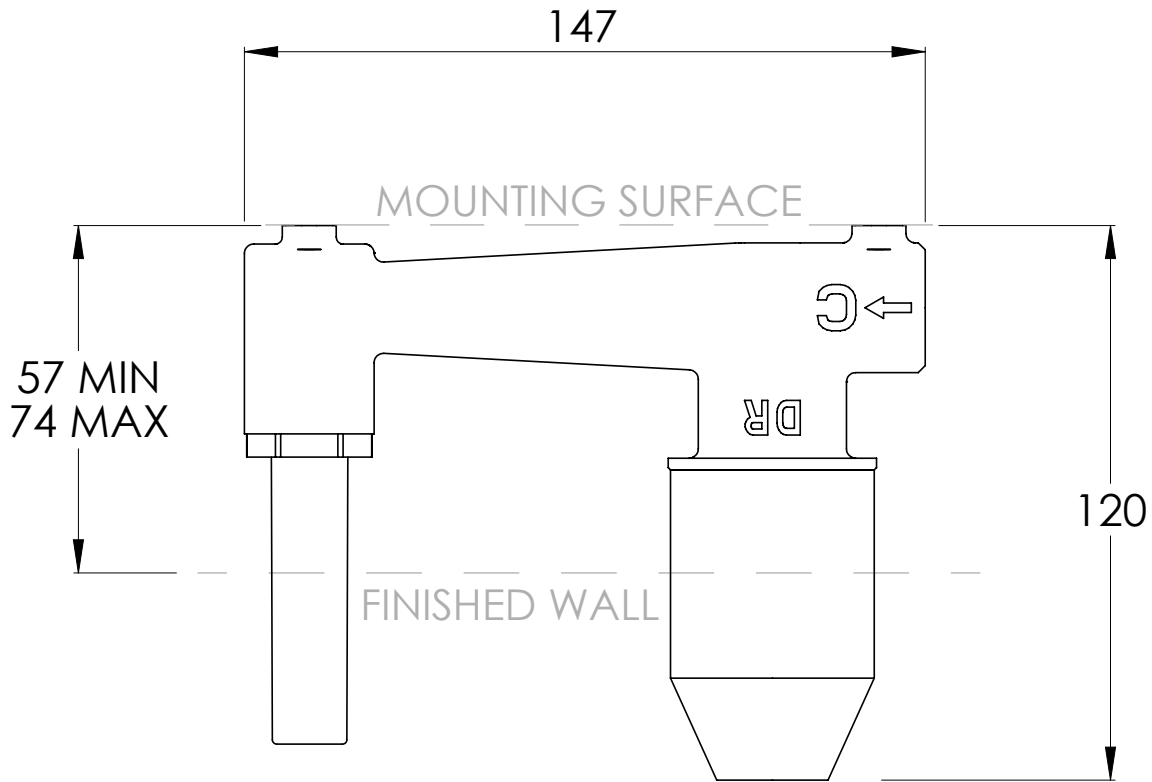

COALBROOK

ZU1009

WALL MOUNTED 2 HOLE BASIN
MIXER WITH PLATE - TRIM

DATE: 02/09/21

REVISION: A

DIMENSIONS IN MILLIMETRES

WHILST EVERY EFFORT IS MADE TO ENSURE THE ACCURACY OF THESE DATA SHEETS THEY ARE SUBJECT TO CHANGE WITHOUT NOTICE AS PART OF THE COMPANY'S PRODUCT DEVELOPMENT PROCESS

COALBROOK

ZU1009

WALL MOUNTED 2 HOLE BASIN
MIXER WITH PLATE - ROUGH

DATE: 02/09/21

REVISION: A

DIMENSIONS IN MILLIMETRES

WHILST EVERY EFFORT IS MADE TO ENSURE THE ACCURACY OF THESE DATA SHEETS THEY ARE SUBJECT TO CHANGE WITHOUT NOTICE AS PART OF THE COMPANY'S PRODUCT DEVELOPMENT PROCESS