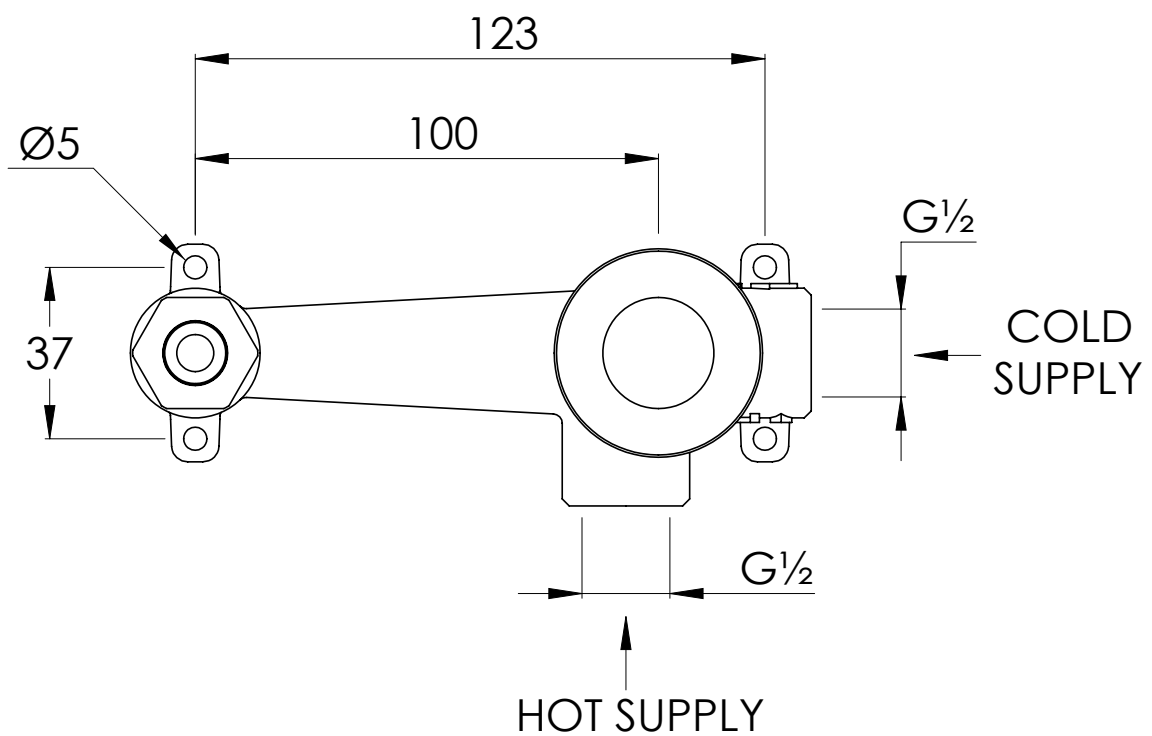

COALBROOK

ZU1009

WALL MOUNTED 2 HOLE BASIN
MIXER WITH PLATE - TRIM

DATE: 02/09/21

REVISION: A

DIMENSIONS IN MILLIMETRES

WHILST EVERY EFFORT IS MADE TO ENSURE THE ACCURACY OF THESE DATA SHEETS THEY ARE SUBJECT TO CHANGE WITHOUT NOTICE AS PART OF THE COMPANY'S PRODUCT DEVELOPMENT PROCESS

COALBROOK

ZU1009

WALL MOUNTED 2 HOLE BASIN
MIXER WITH PLATE - ROUGH

DATE: 02/09/21

REVISION: A

DIMENSIONS IN MILLIMETRES

WHILST EVERY EFFORT IS MADE TO ENSURE THE ACCURACY OF THESE DATA SHEETS THEY ARE SUBJECT TO CHANGE WITHOUT NOTICE AS PART OF THE COMPANY'S PRODUCT DEVELOPMENT PROCESS