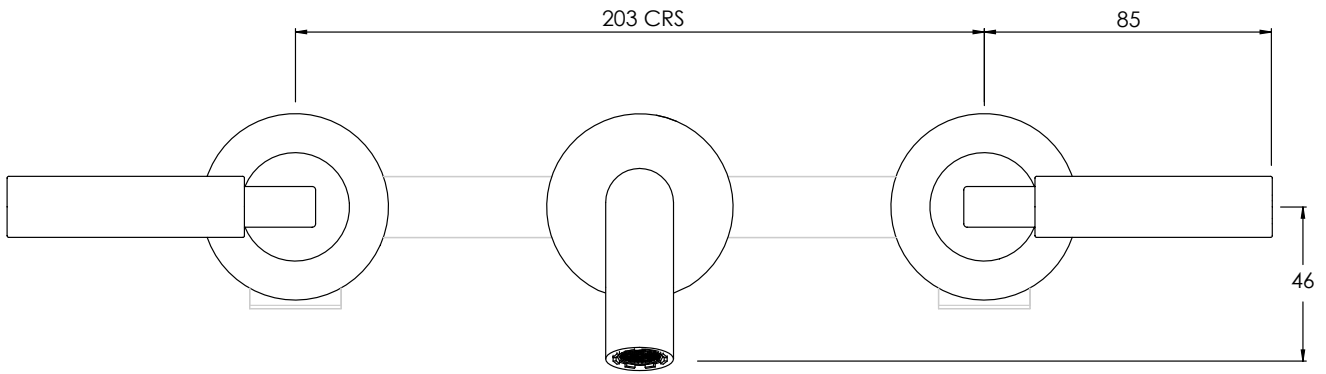

COALBROOK

ZU1008

WALL MOUNTED 3 HOLE BASIN
MIXER - TRIM

DATE: 07/01/22

REVISION: A

DIMENSIONS IN MILLIMETRES

WHILST EVERY EFFORT IS MADE TO ENSURE THE ACCURACY OF THESE DATA SHEETS THEY ARE SUBJECT TO CHANGE WITHOUT NOTICE AS PART OF THE COMPANY'S PRODUCT DEVELOPMENT PROCESS