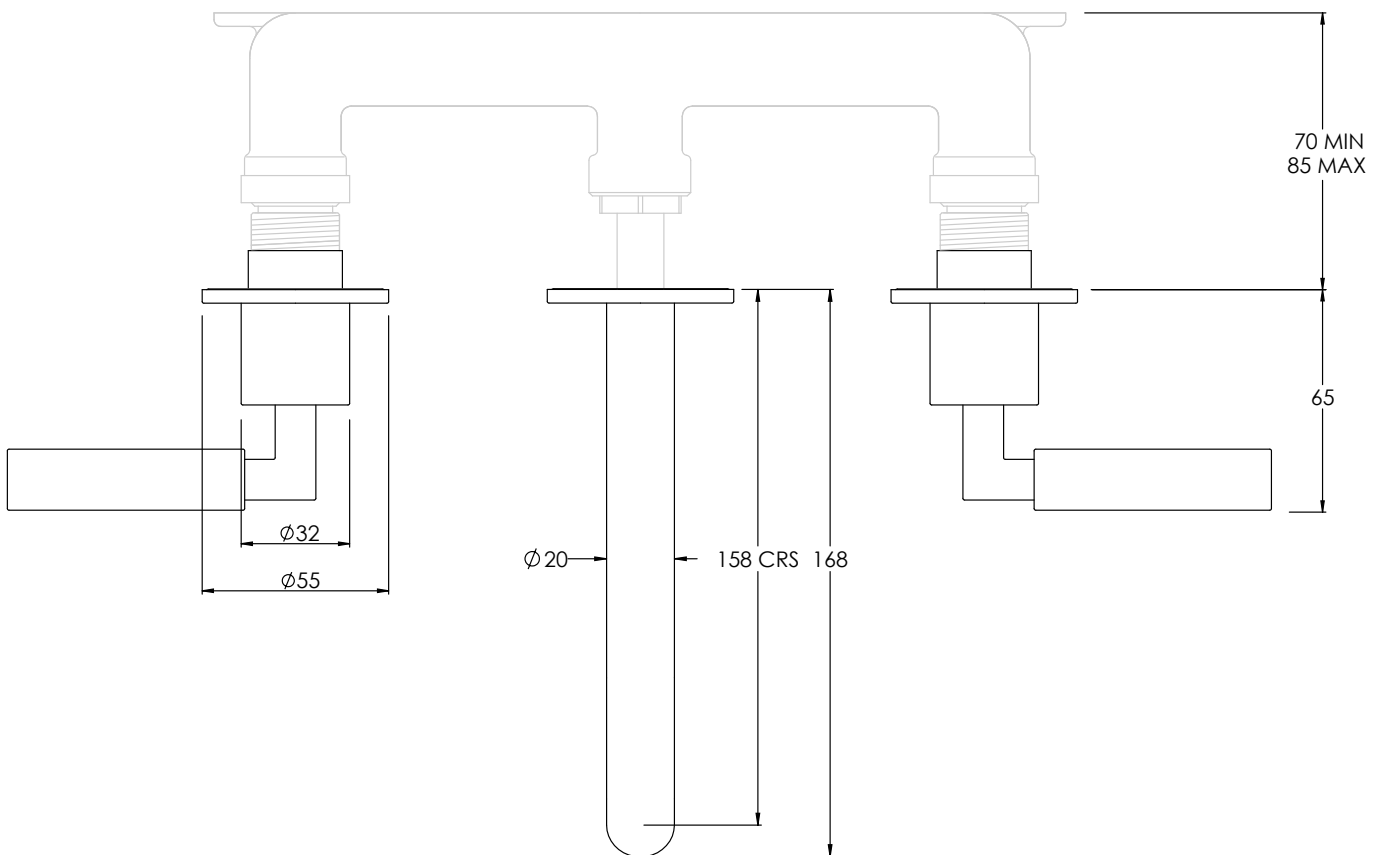

COALBROOK

ZU1008

WALL MOUNTED 3 HOLE BASIN
MIXER - TRIM

DATE: 07/01/22

REVISION: A

DIMENSIONS IN MILLIMETRES

WHILST EVERY EFFORT IS MADE TO ENSURE THE ACCURACY OF THESE DATA SHEETS THEY ARE SUBJECT TO CHANGE WITHOUT NOTICE AS PART OF THE COMPANY'S PRODUCT DEVELOPMENT PROCESS