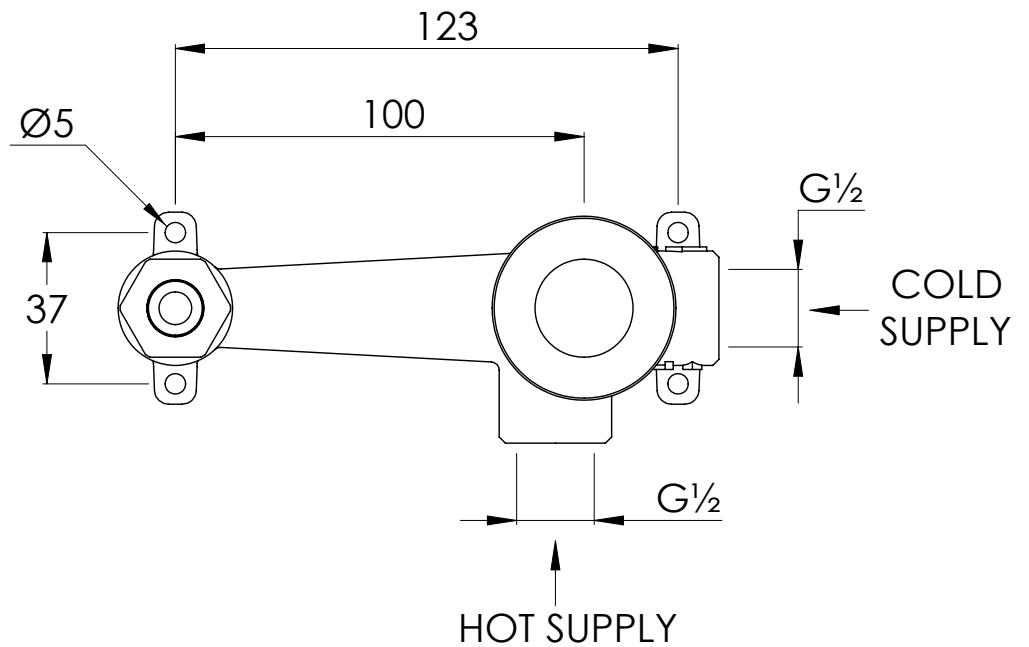

COALBROOK

ZU1007

WALL MOUNTED 2 HOLE BASIN
MIXER - TRIM

DATE: 02/09/21

REVISION: A

DIMENSIONS IN MILLIMETRES

WHILST EVERY EFFORT IS MADE TO ENSURE THE ACCURACY OF THESE DATA SHEETS THEY ARE SUBJECT TO CHANGE WITHOUT NOTICE AS PART OF THE COMPANY'S PRODUCT DEVELOPMENT PROCESS

COALBROOK

CO1201

2TH WALL MOUNTED BASIN MIXER
ROUGH

DATE: 03/09/21

REVISION: A

DIMENSIONS IN MILLIMETRES

WHILST EVERY EFFORT IS MADE TO ENSURE THE ACCURACY OF THESE DATA SHEETS THEY ARE SUBJECT TO CHANGE WITHOUT NOTICE AS PART OF THE COMPANY'S PRODUCT DEVELOPMENT PROCESS