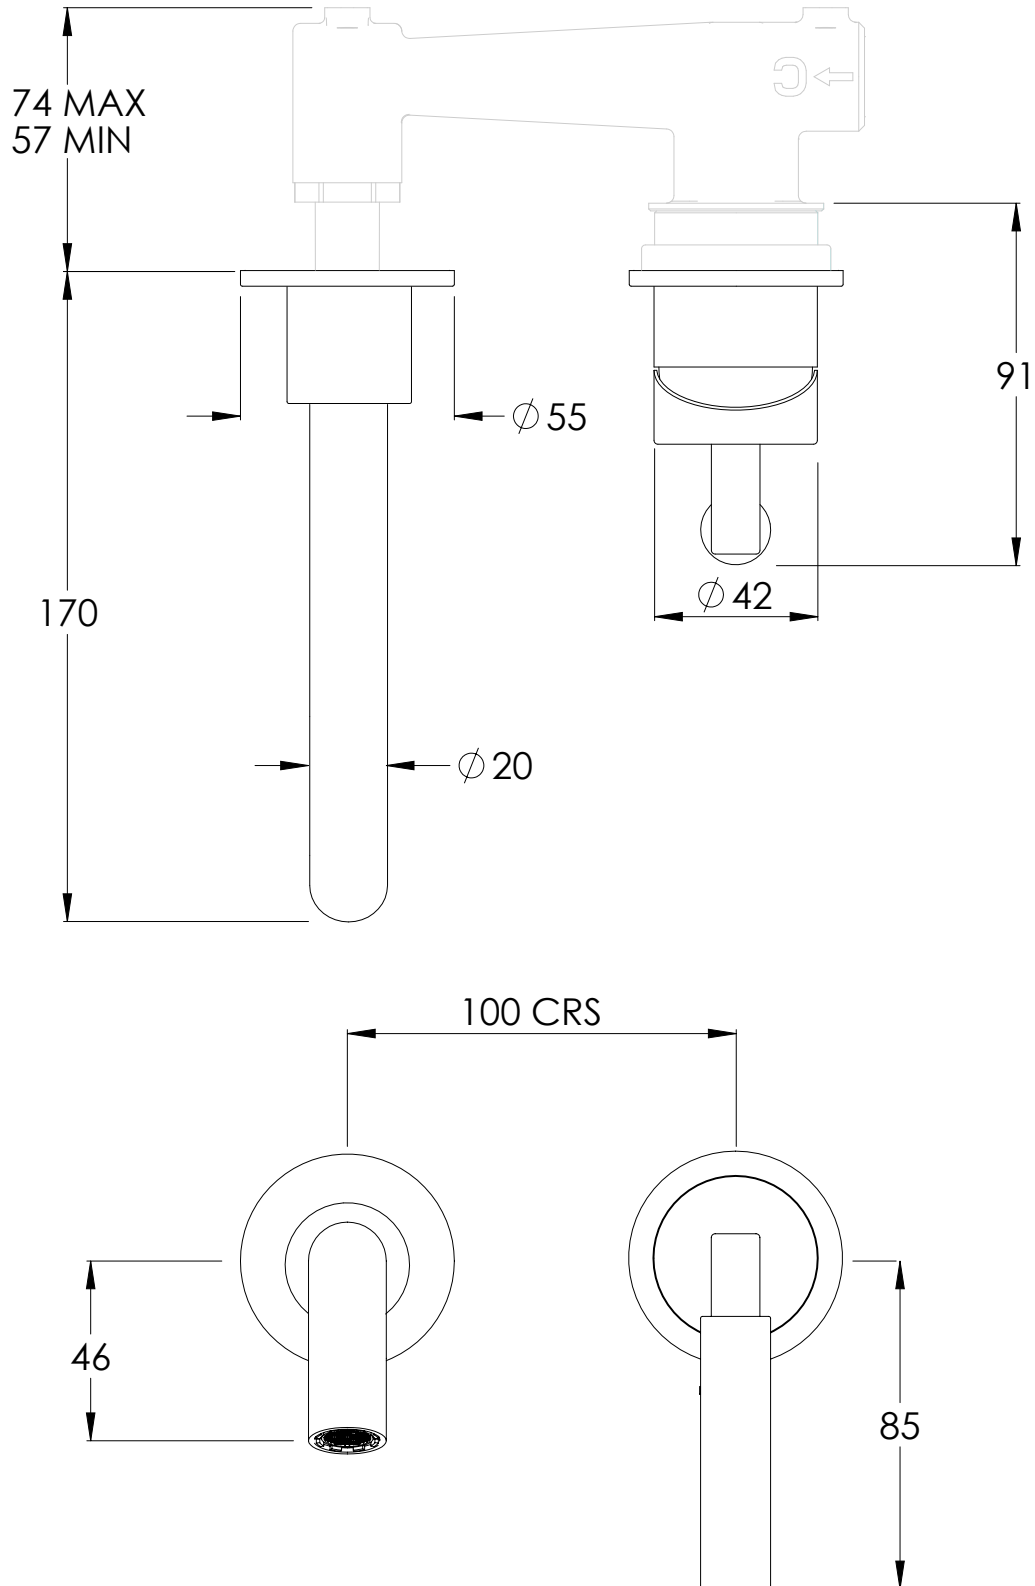

COALBROOK

ZU1007

WALL MOUNTED 2 HOLE BASIN
MIXER - TRIM

DATE: 02/09/21

REVISION: A

DIMENSIONS IN MILLIMETRES

WHILST EVERY EFFORT IS MADE TO ENSURE THE ACCURACY OF THESE DATA SHEETS THEY ARE SUBJECT TO CHANGE WITHOUT NOTICE AS PART OF THE COMPANY'S PRODUCT DEVELOPMENT PROCESS

COALBROOK

CO1201

2TH WALL MOUNTED BASIN MIXER
ROUGH

DATE: 03/09/21

REVISION: A

DIMENSIONS IN MILLIMETRES

WHILST EVERY EFFORT IS MADE TO ENSURE THE ACCURACY OF THESE DATA SHEETS THEY ARE SUBJECT TO CHANGE WITHOUT NOTICE AS PART OF THE COMPANY'S PRODUCT DEVELOPMENT PROCESS