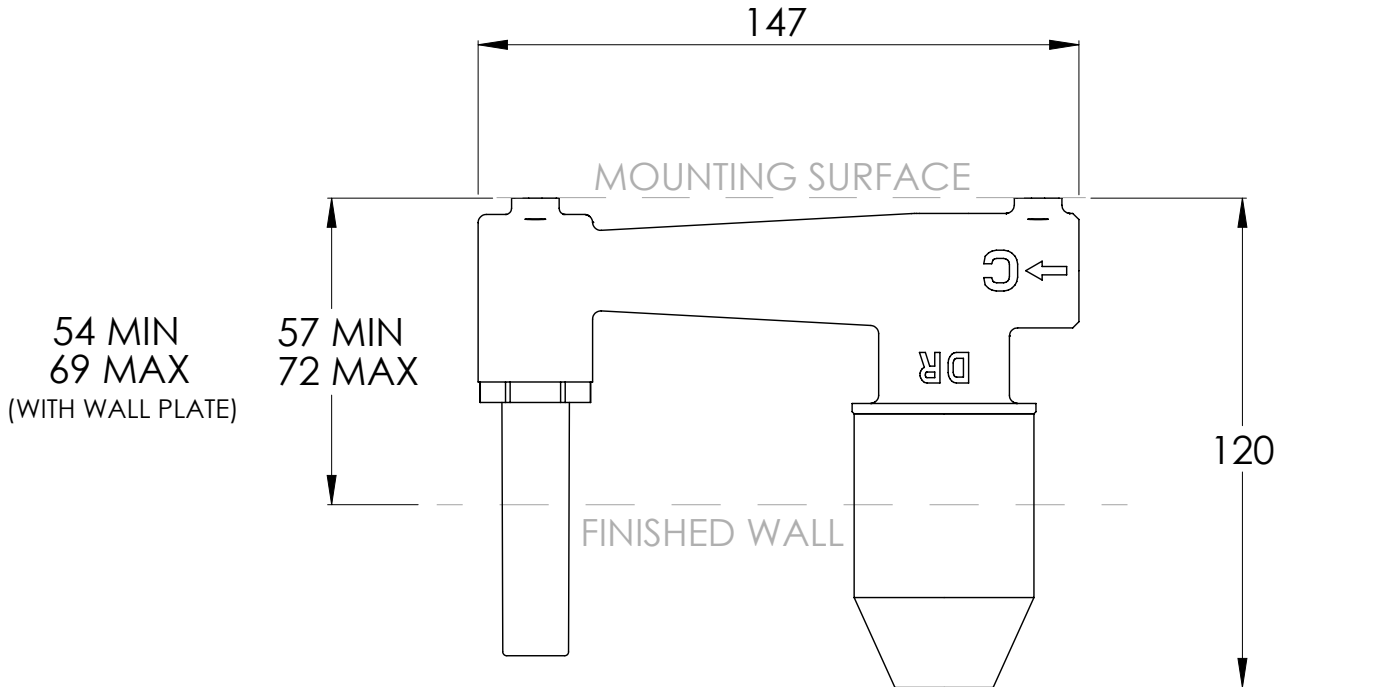

COALBROOK

ZU1007

WALL MOUNTED 2 HOLE BASIN
MIXER - TRIM

DATE: 02/09/21

REVISION: A

DIMENSIONS IN MILLIMETRES

WHILST EVERY EFFORT IS MADE TO ENSURE THE ACCURACY OF THESE DATA SHEETS THEY ARE SUBJECT TO CHANGE WITHOUT NOTICE AS PART OF THE COMPANY'S PRODUCT DEVELOPMENT PROCESS

COALBROOK

CO1201

2TH WALL MOUNTED BASIN MIXER
ROUGH

DATE: 03/09/21

REVISION: A

DIMENSIONS IN MILLIMETRES

WHILST EVERY EFFORT IS MADE TO ENSURE THE ACCURACY OF THESE DATA SHEETS THEY ARE SUBJECT TO CHANGE WITHOUT NOTICE AS PART OF THE COMPANY'S PRODUCT DEVELOPMENT PROCESS