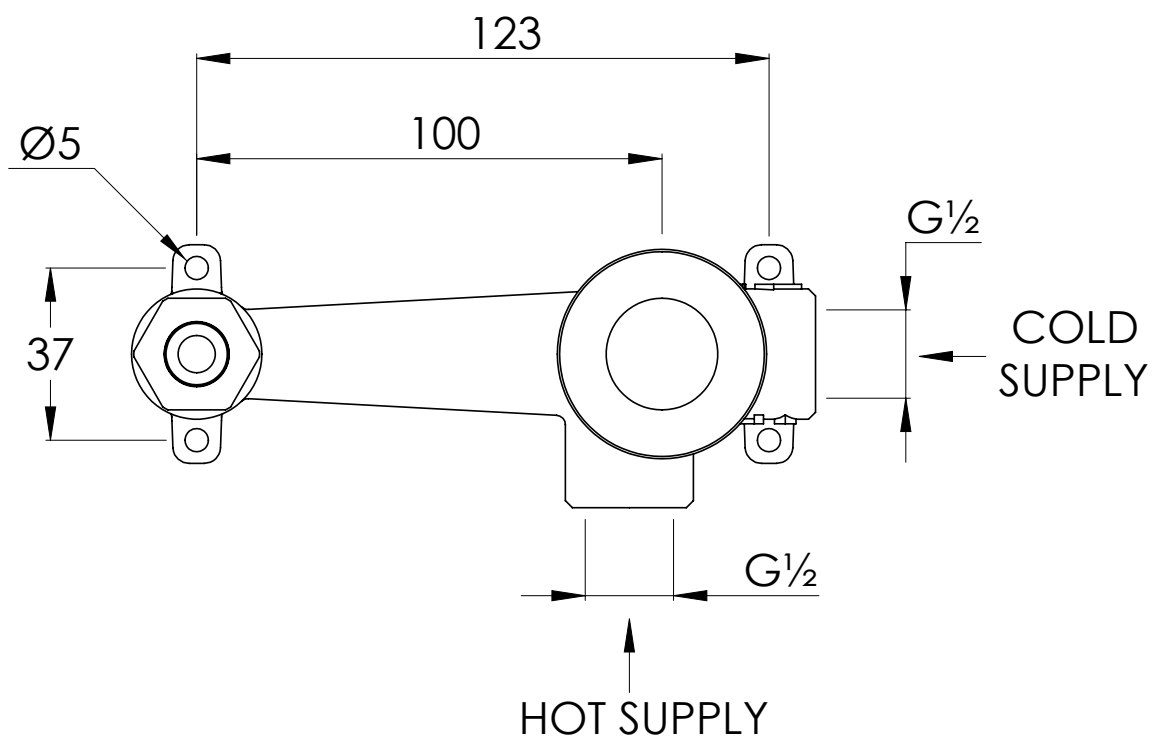

COALBROOK

ZU1007

WALL MOUNTED 2 HOLE BASIN  
MIXER - TRIM

DATE: 02/09/21

REVISION: A

DIMENSIONS IN MILLIMETRES

WHILST EVERY EFFORT IS MADE TO ENSURE THE ACCURACY OF THESE DATA SHEETS THEY ARE SUBJECT TO CHANGE WITHOUT NOTICE AS PART OF THE COMPANY'S PRODUCT DEVELOPMENT PROCESS

**COALBROOK**

**ZU1007**

WALL MOUNTED 2 HOLE BASIN  
MIXER - ROUGH

DATE: 02/09/21

REVISION: A

DIMENSIONS IN MILLIMETRES

WHILST EVERY EFFORT IS MADE TO ENSURE THE ACCURACY OF THESE DATA SHEETS THEY ARE SUBJECT TO CHANGE WITHOUT NOTICE AS PART OF THE COMPANY'S PRODUCT DEVELOPMENT PROCESS