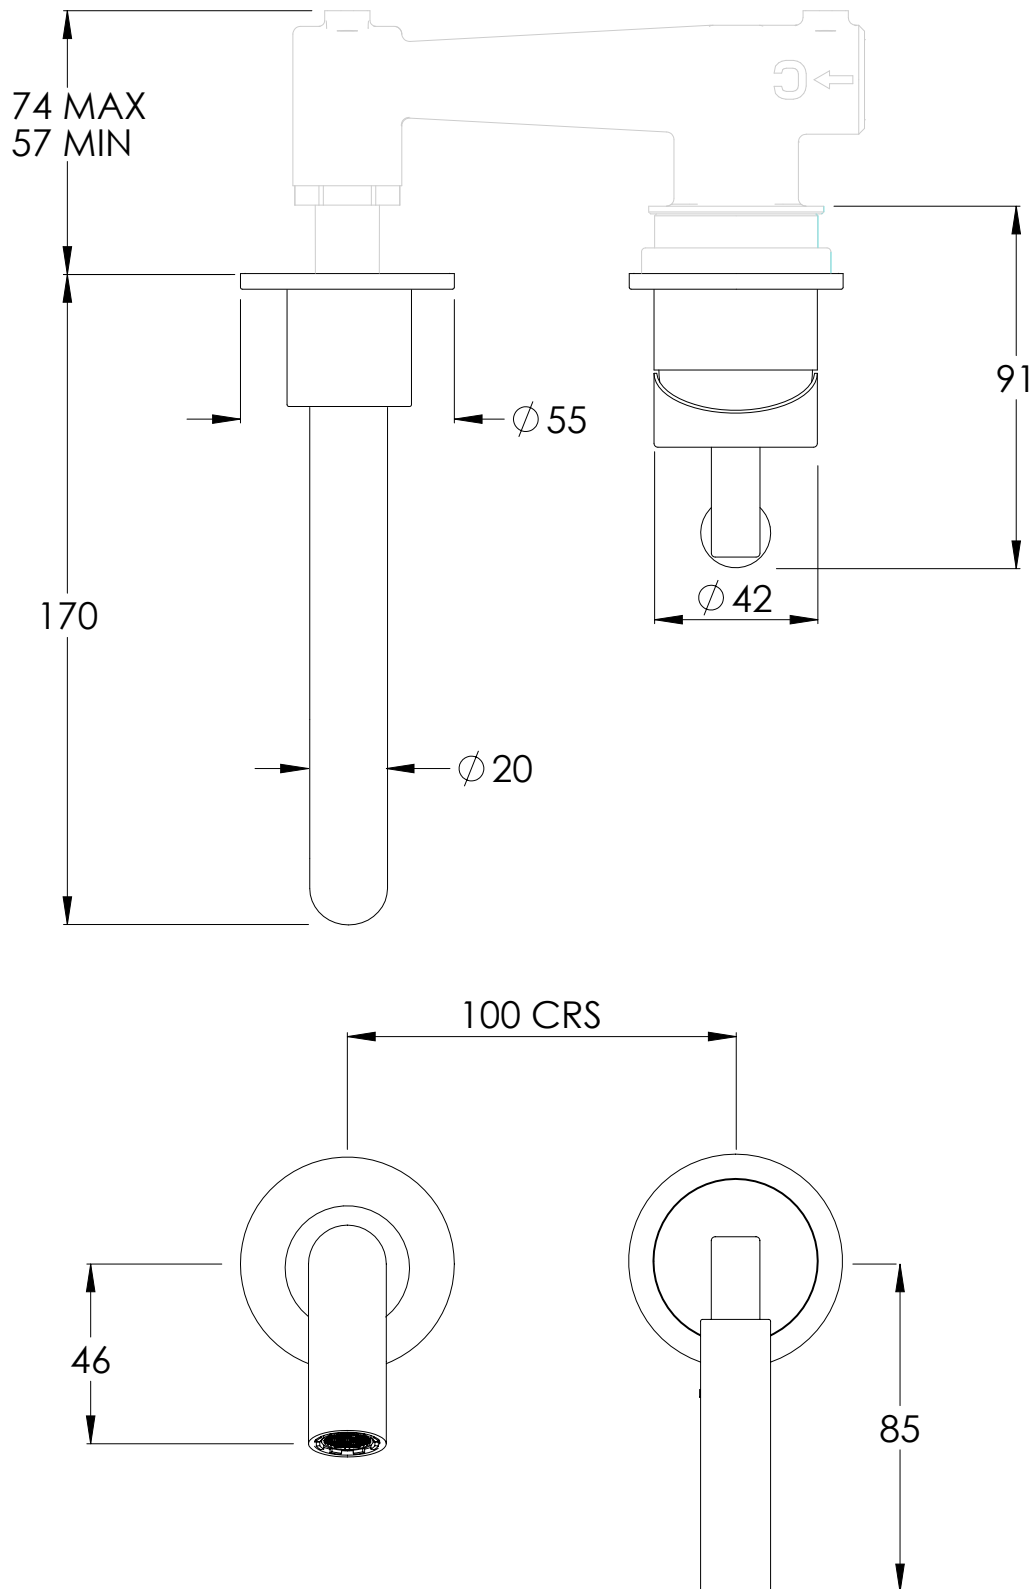

COALBROOK

ZU1007

WALL MOUNTED 2 HOLE BASIN  
MIXER - TRIM

DATE: 02/09/21

REVISION: A

DIMENSIONS IN MILLIMETRES

WHILST EVERY EFFORT IS MADE TO ENSURE THE ACCURACY OF THESE DATA SHEETS THEY ARE SUBJECT TO CHANGE WITHOUT NOTICE AS PART OF THE COMPANY'S PRODUCT DEVELOPMENT PROCESS

**COALBROOK**

**ZU1007**

WALL MOUNTED 2 HOLE BASIN  
MIXER - ROUGH

DATE: 02/09/21

REVISION: A

DIMENSIONS IN MILLIMETRES

WHILST EVERY EFFORT IS MADE TO ENSURE THE ACCURACY OF THESE DATA SHEETS THEY ARE SUBJECT TO CHANGE WITHOUT NOTICE AS PART OF THE COMPANY'S PRODUCT DEVELOPMENT PROCESS