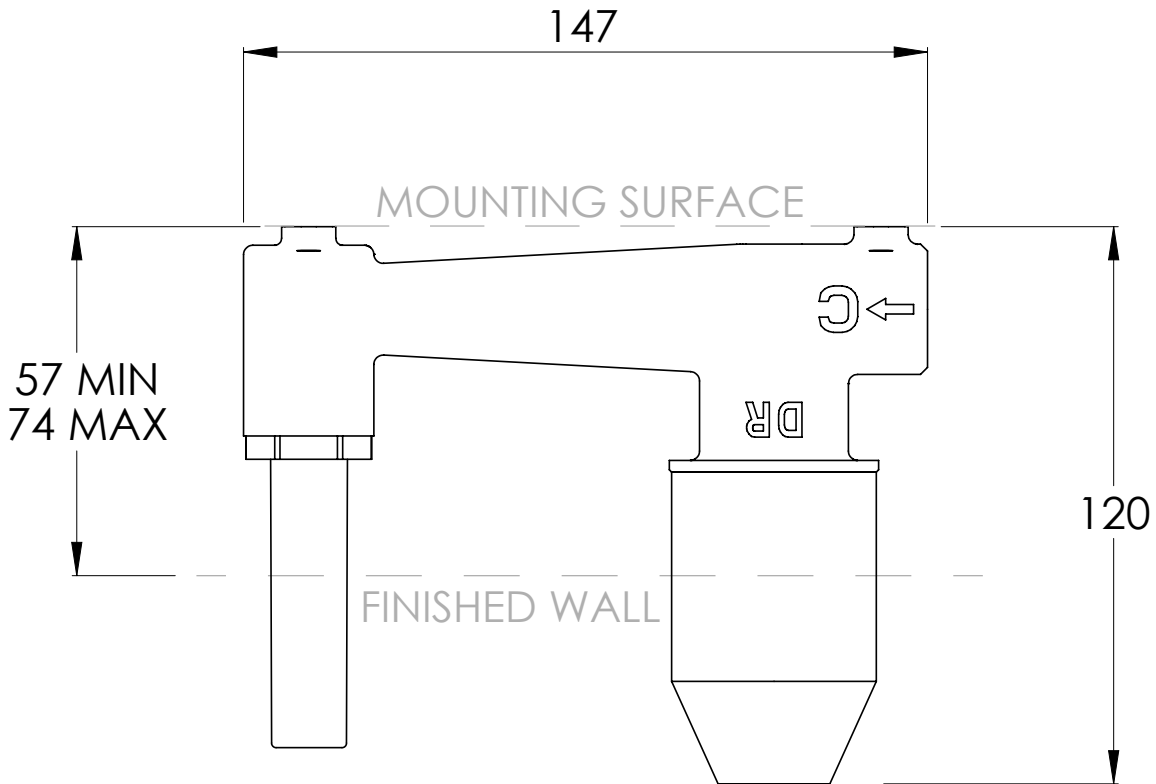

COALBROOK

ZU1007

WALL MOUNTED 2 HOLE BASIN  
MIXER - TRIM

DATE: 02/09/21

REVISION: A

DIMENSIONS IN MILLIMETRES

WHILST EVERY EFFORT IS MADE TO ENSURE THE ACCURACY OF THESE DATA SHEETS THEY ARE SUBJECT TO CHANGE WITHOUT NOTICE AS PART OF THE COMPANY'S PRODUCT DEVELOPMENT PROCESS

**COALBROOK**

**ZU1007**

WALL MOUNTED 2 HOLE BASIN  
MIXER - ROUGH

DATE: 02/09/21

REVISION: A

DIMENSIONS IN MILLIMETRES

WHILST EVERY EFFORT IS MADE TO ENSURE THE ACCURACY OF THESE DATA SHEETS THEY ARE SUBJECT TO CHANGE WITHOUT NOTICE AS PART OF THE COMPANY'S PRODUCT DEVELOPMENT PROCESS