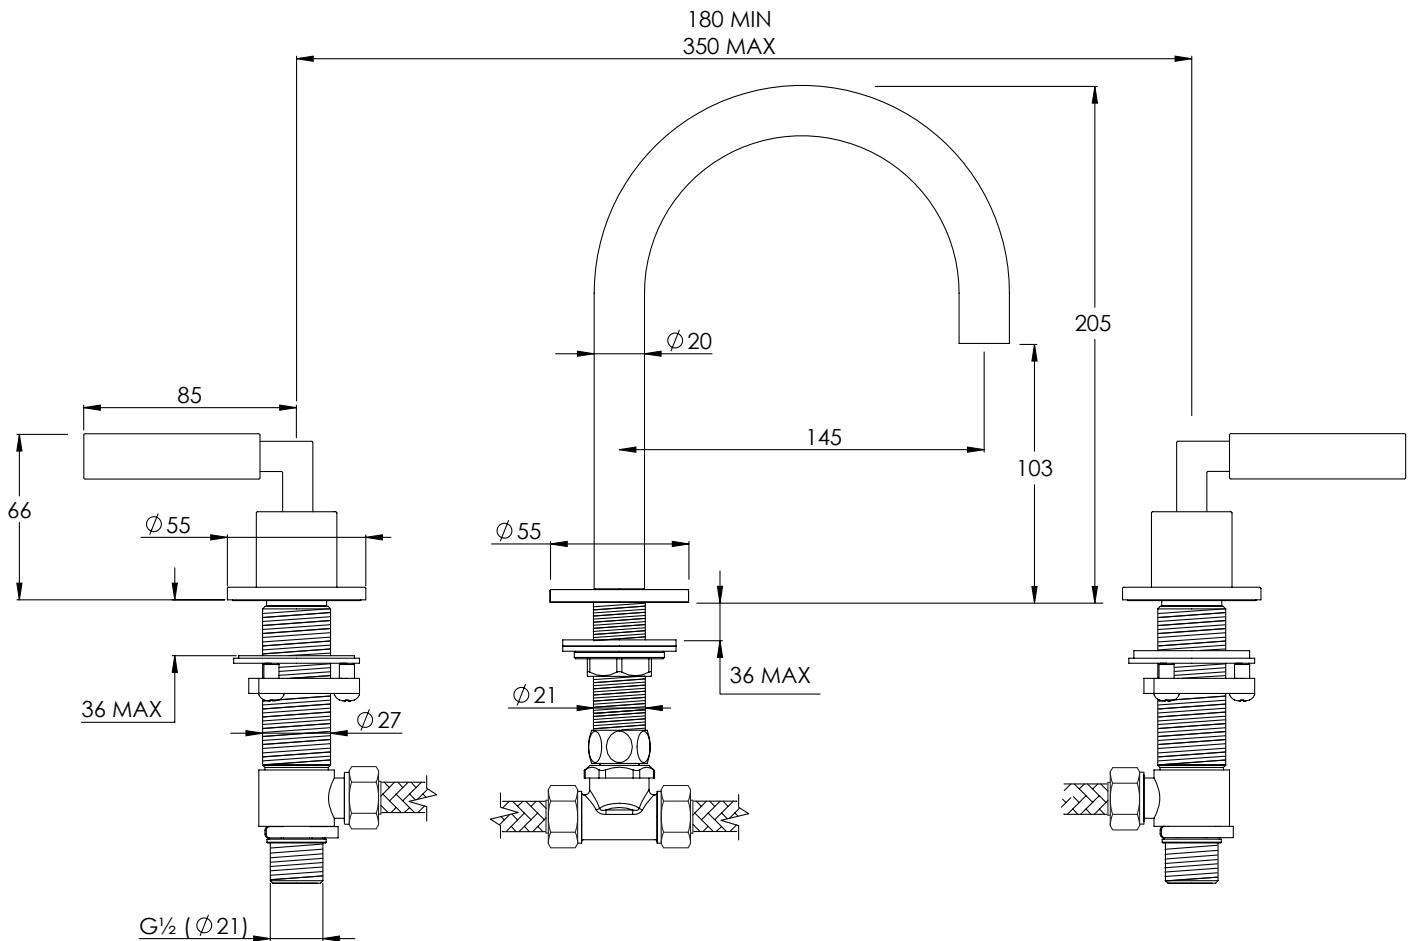

COALBROOK

ZU1006

DECK MOUNTED 3 HOLE BASIN  
MIXER WITH ROUND SPOUT

DATE: 02/09/21

REVISION: A

DIMENSIONS IN MILLIMETRES

WHILST EVERY EFFORT IS MADE TO ENSURE THE ACCURACY OF THESE DATA SHEETS THEY ARE SUBJECT TO CHANGE WITHOUT NOTICE AS PART OF THE COMPANY'S PRODUCT DEVELOPMENT PROCESS