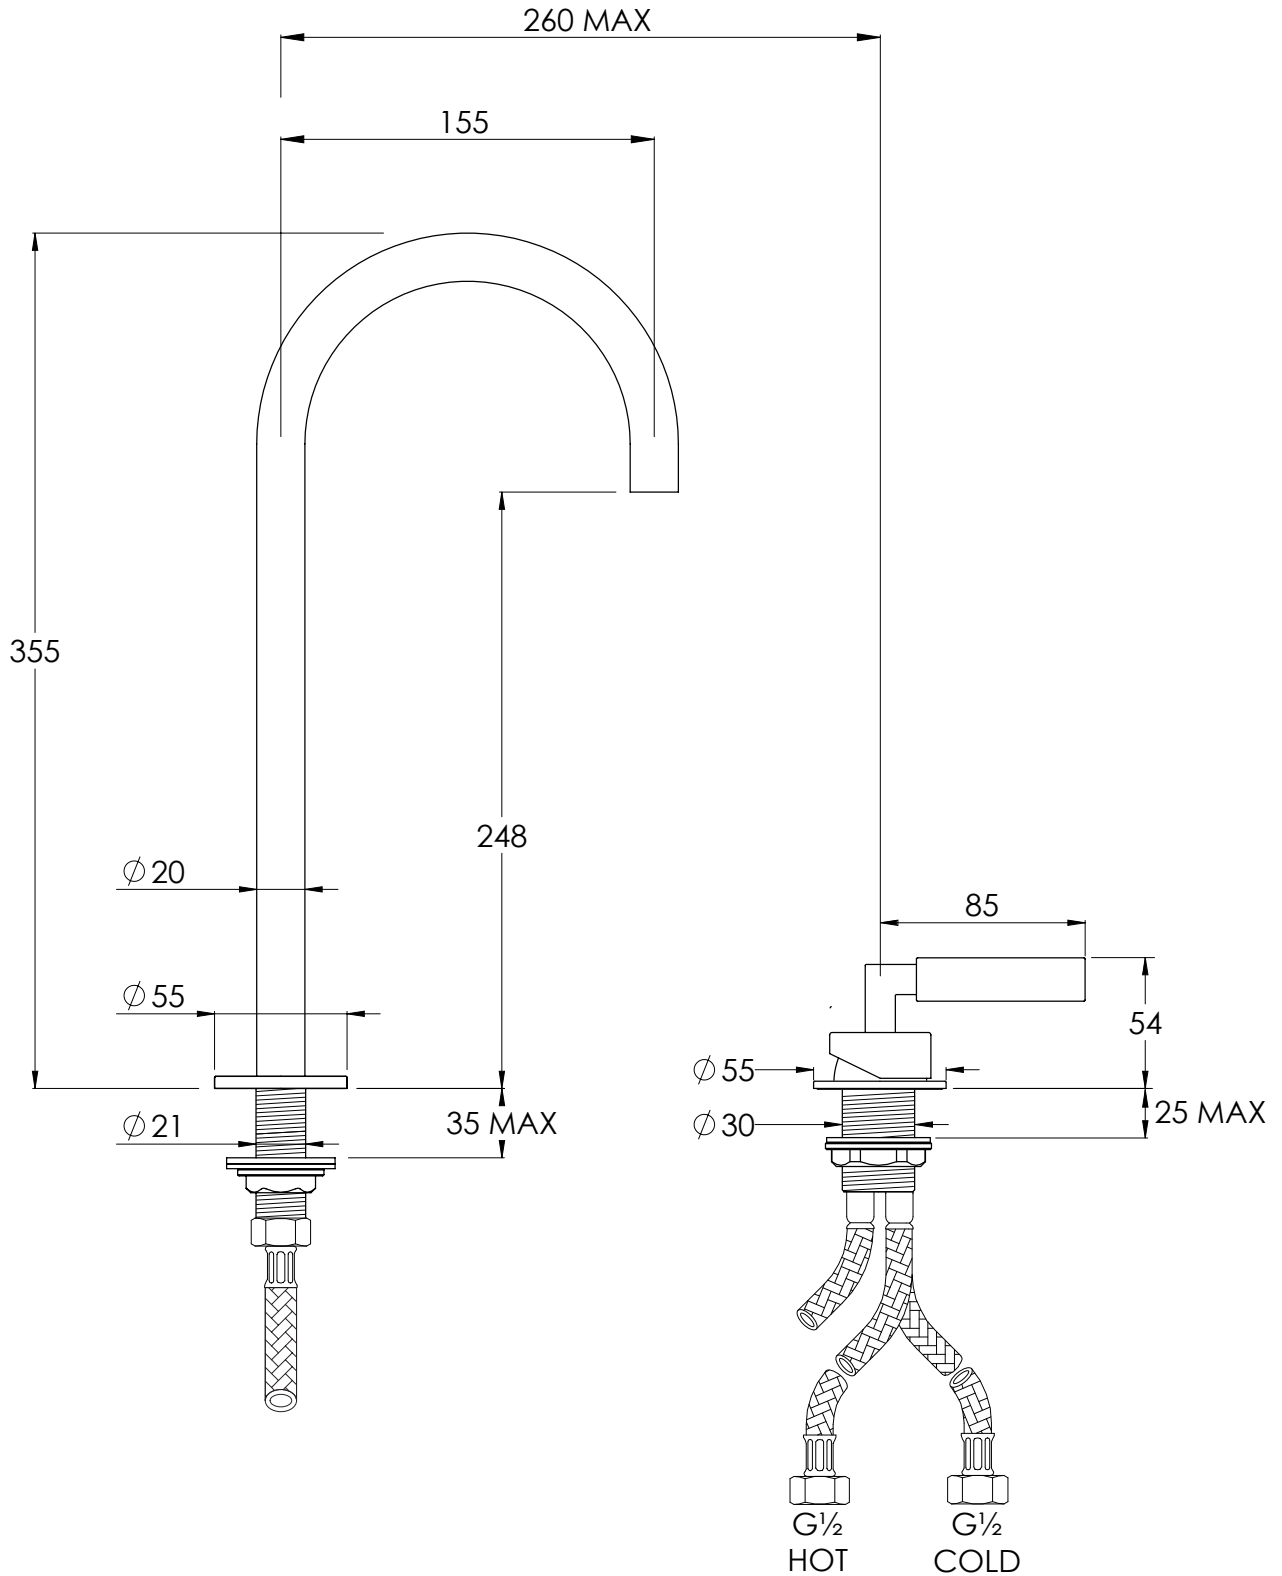

COALBROOK

ZU1004

DECK MOUNTED 2 HOLE BASIN
MIXER WITH TALL SPOUT

DATE: 02/09/21

REVISION: A

DIMENSIONS IN MILLIMETRES

WHILST EVERY EFFORT IS MADE TO ENSURE THE ACCURACY OF THESE DATA SHEETS THEY ARE SUBJECT TO CHANGE WITHOUT NOTICE AS PART OF THE COMPANY'S PRODUCT DEVELOPMENT PROCESS