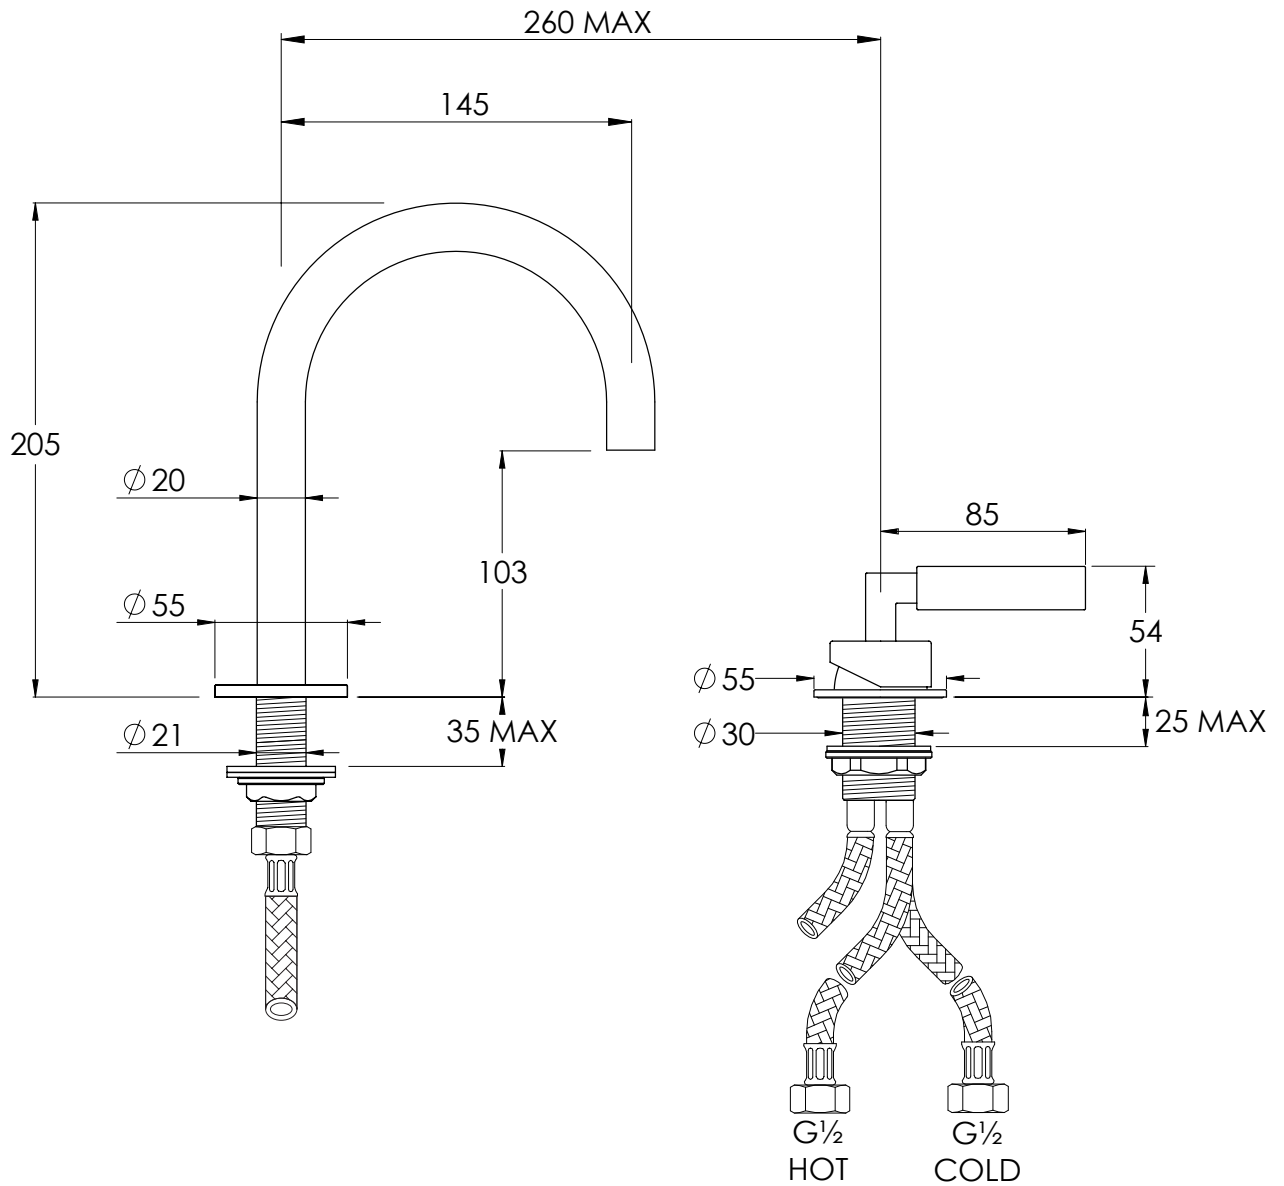

COALBROOK

ZU1003

DECK MOUNTED 2 HOLE BASIN  
MIXER

DATE: 02/09/21

REVISION: A

DIMENSIONS IN MILLIMETRES

WHILST EVERY EFFORT IS MADE TO ENSURE THE ACCURACY OF THESE DATA SHEETS THEY ARE SUBJECT TO CHANGE WITHOUT NOTICE AS PART OF THE COMPANY'S PRODUCT DEVELOPMENT PROCESS