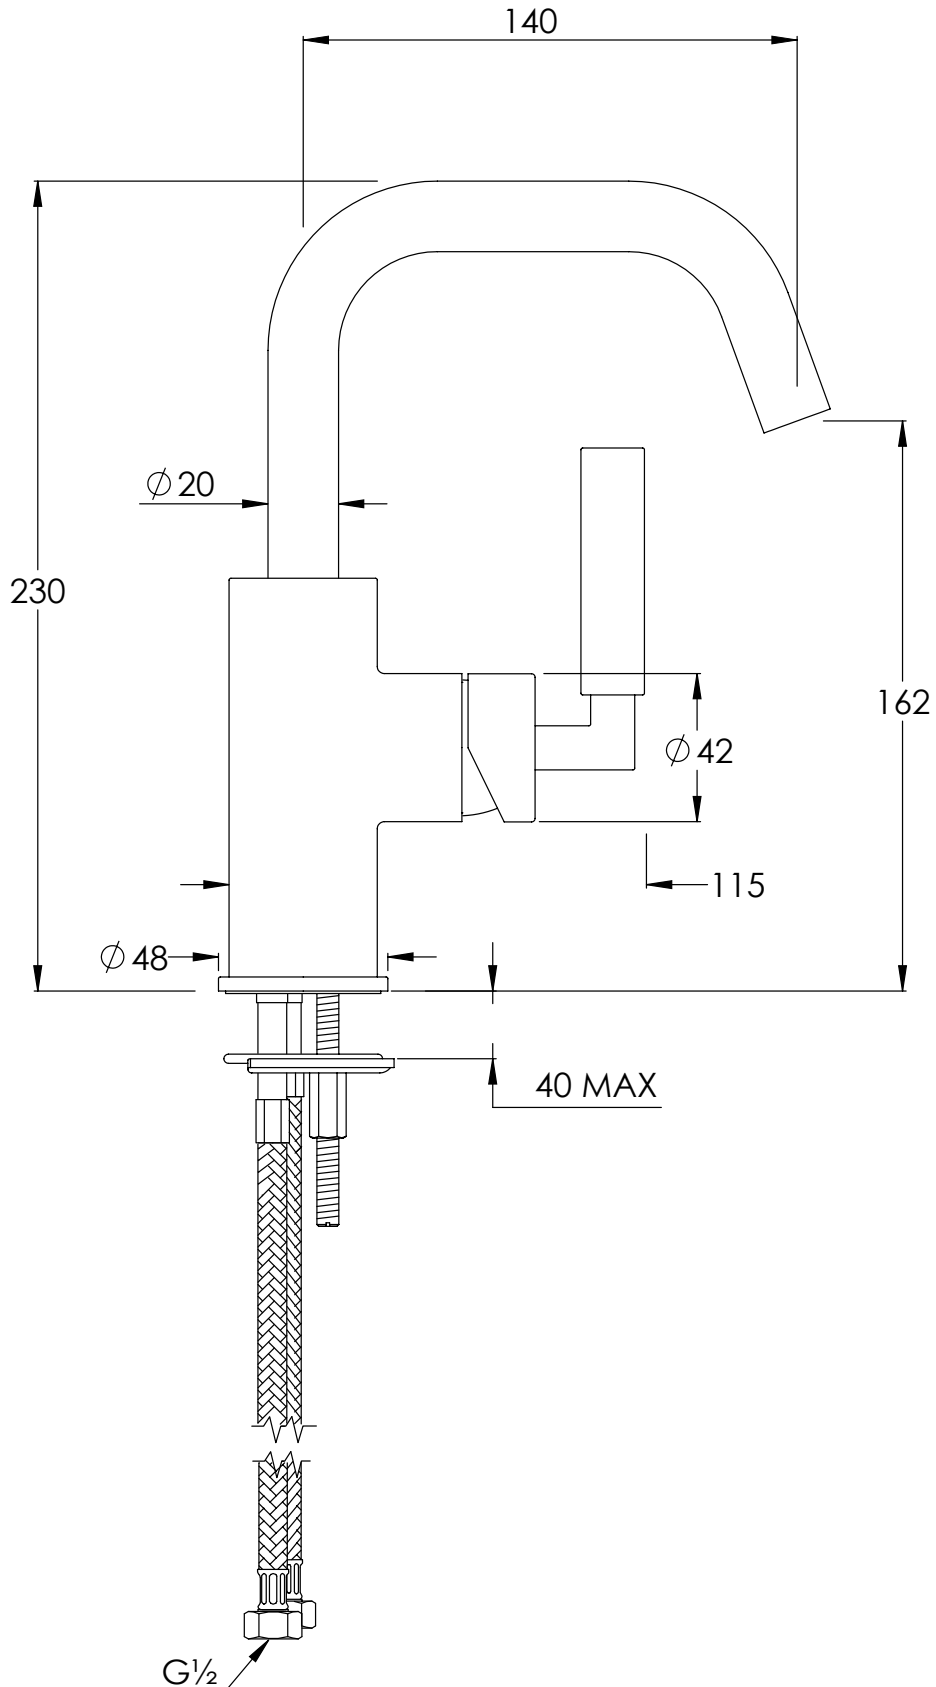

COALBROOK

ZU1001

MONOBASIN MIXER WITH SWIVEL SPOUT

DATE: 02/09/21

REVISION: A

DIMENSIONS IN MILLIMETRES

WHILST EVERY EFFORT IS MADE TO ENSURE THE ACCURACY OF THESE DATA SHEETS THEY ARE SUBJECT TO CHANGE WITHOUT NOTICE AS PART OF THE COMPANY'S PRODUCT DEVELOPMENT PROCESS