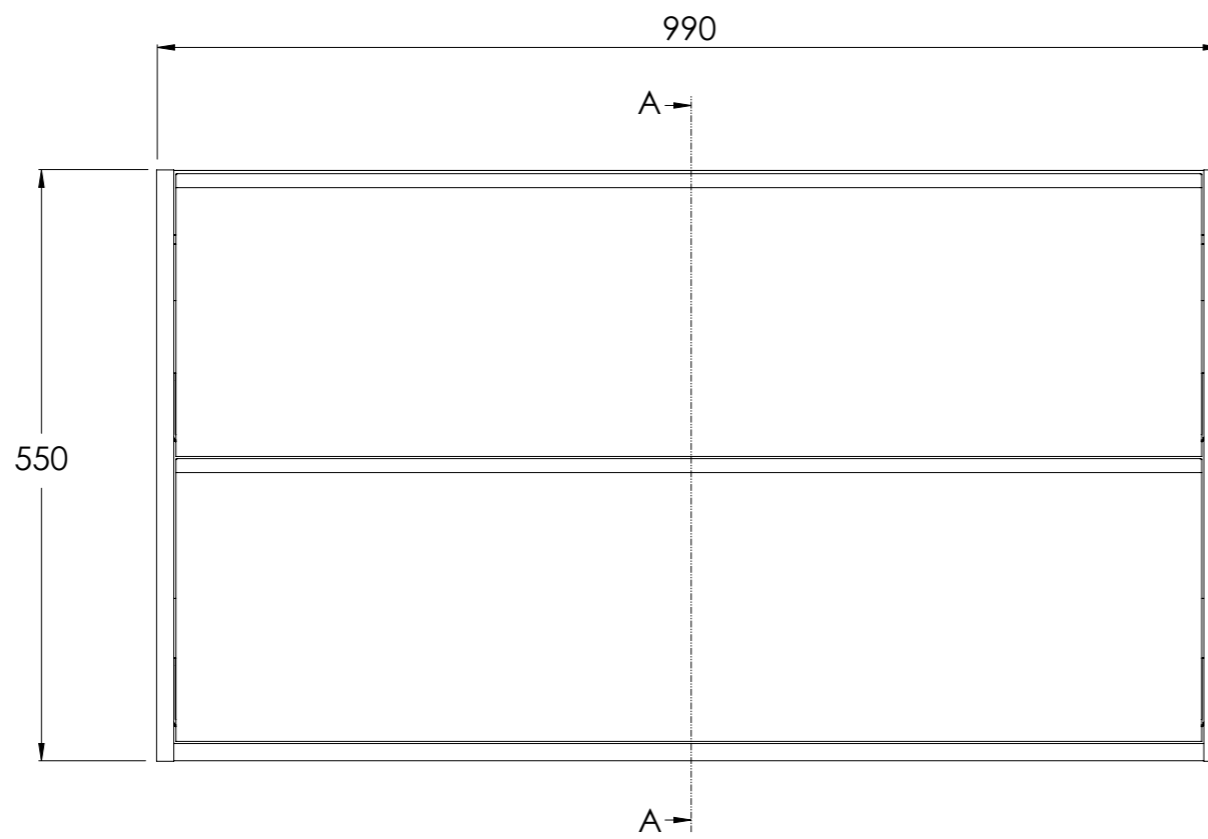

COALBROOK

SV9100

SHEPHERD VANITY UNIT - 990x550x457mm

DATE: 22/01/26

REVISION: A

SECTION: A-A