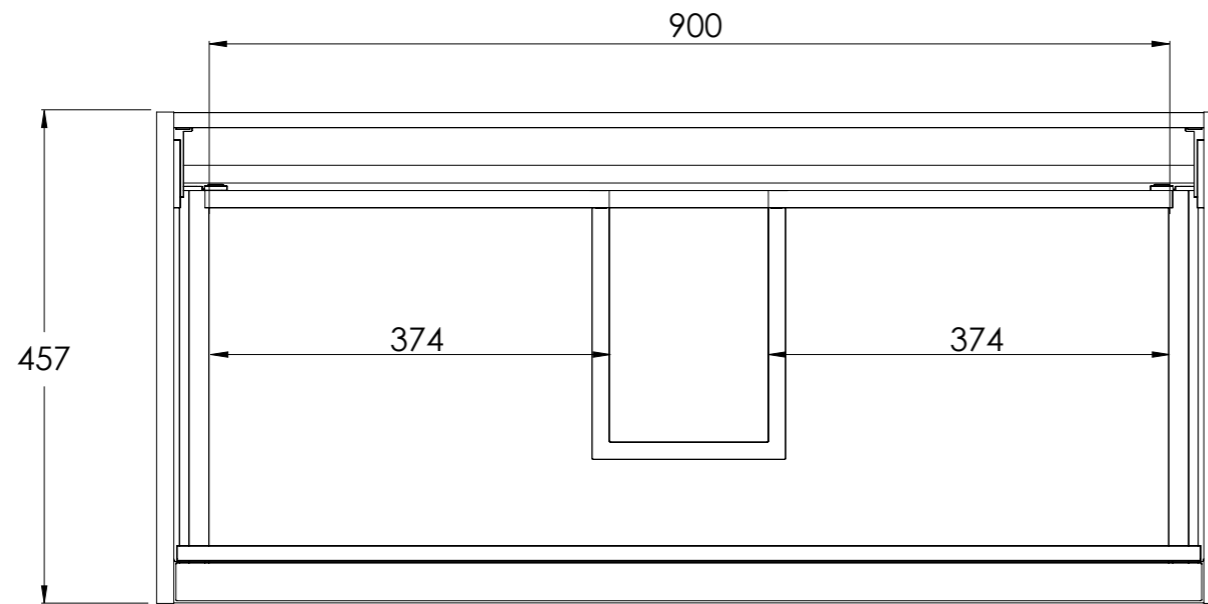

COALBROOK

SV9100

SHEPHERD VANITY UNIT - 990x550x457mm

DATE: 22/01/26

REVISION: A

SECTION: A-A