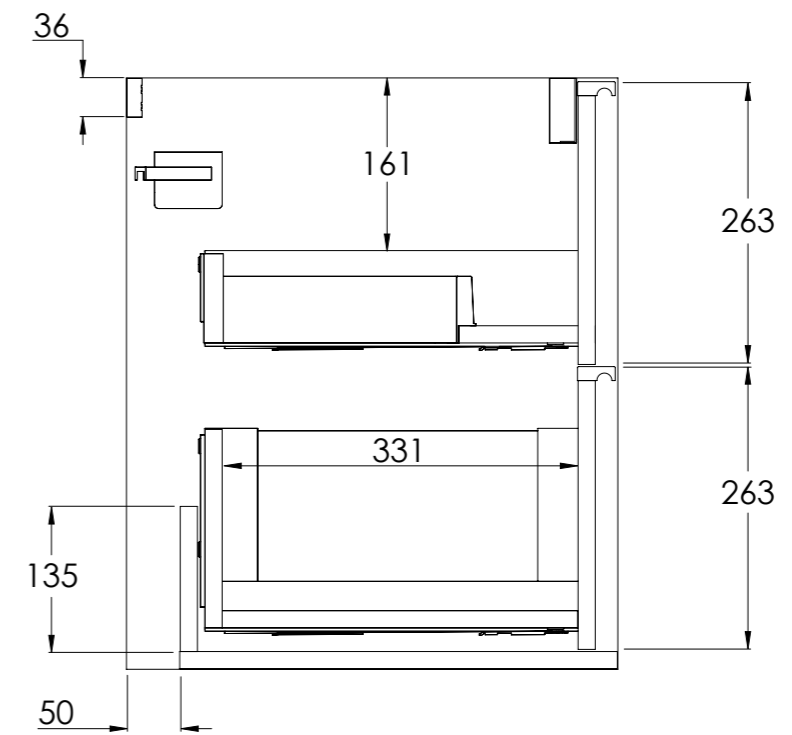

COALBROOK

SV9100

SHEPHERD VANITY UNIT - 990x550x457mm

DATE: 22/01/26

REVISION: A

SECTION: A-A