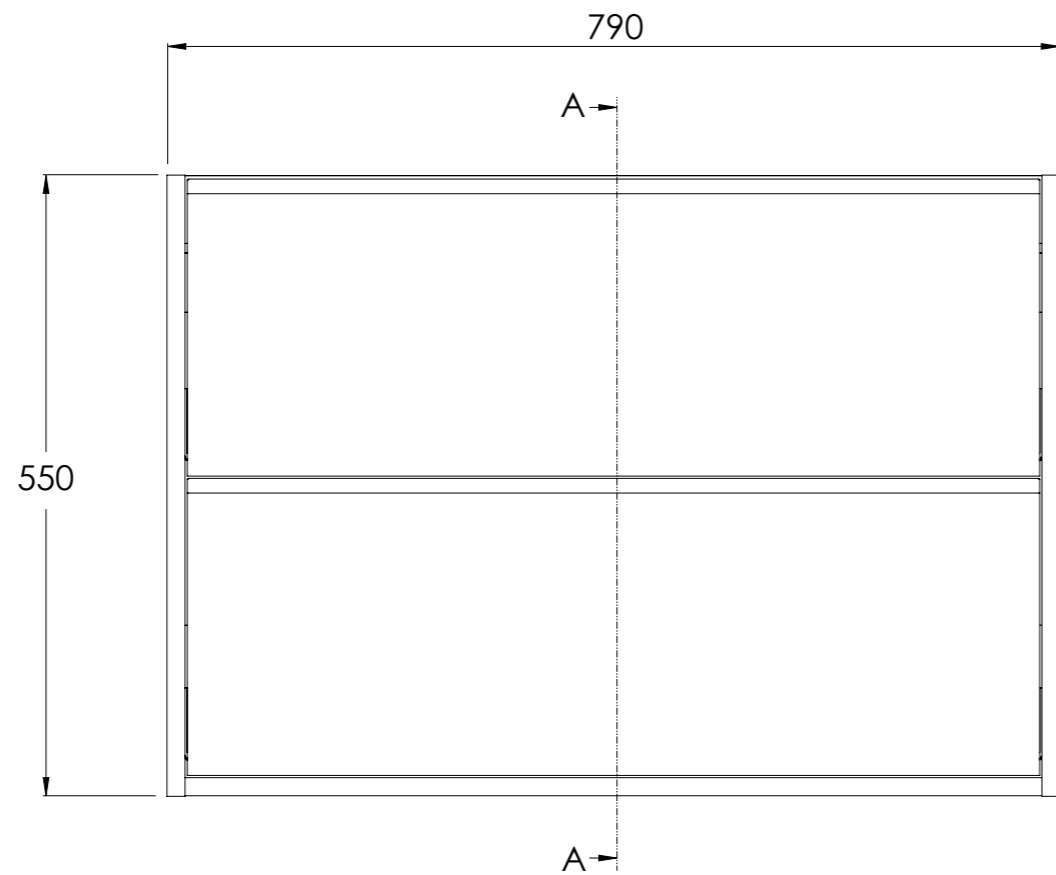

COALBROOK

SV9080

SHEPHERD VANITY UNIT - 790x550x457mm

DATE: 22/01/26

REVISION: A

SECTION: A-A