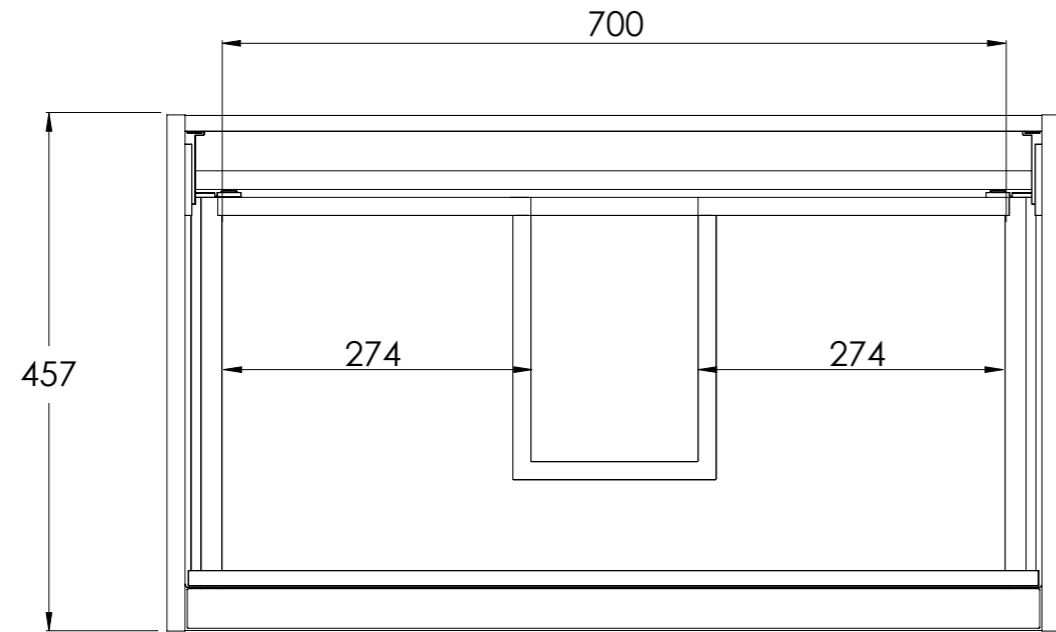

COALBROOK

SV9080

SHEPHERD VANITY UNIT - 790x550x457mm

DATE: 22/01/26

REVISION: A

SECTION: A-A