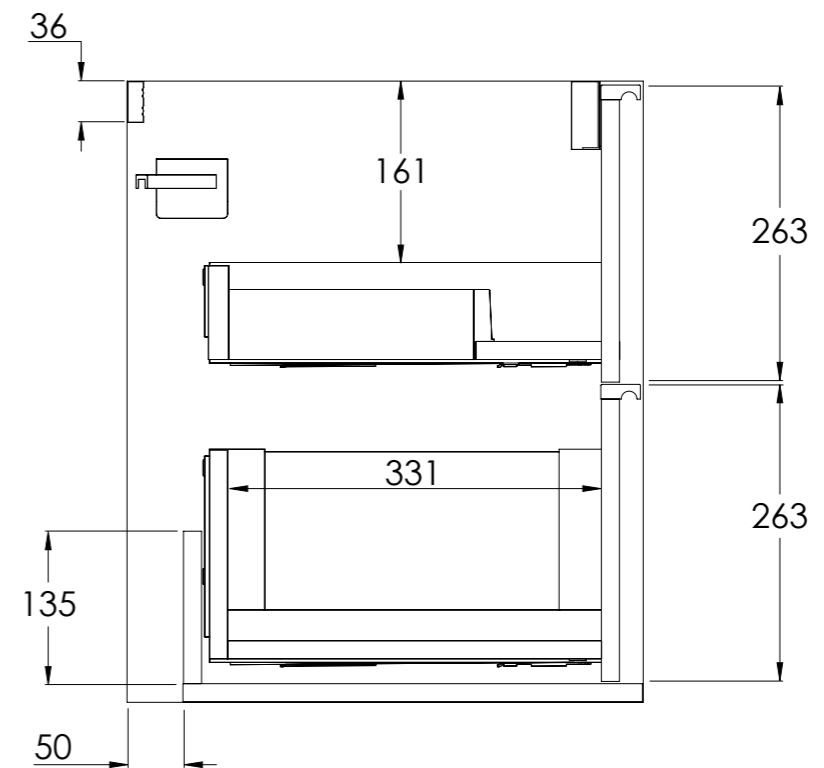

COALBROOK

SV9080

SHEPHERD VANITY UNIT - 790x550x457mm

DATE: 22/01/26

REVISION: A

SECTION: A-A