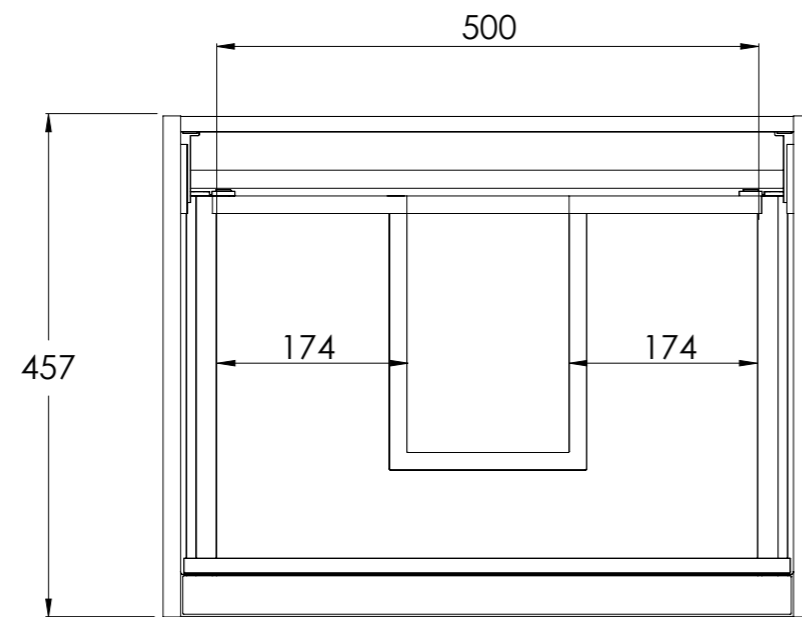

COALBROOK

SV9060

SHEPHERD VANITY UNIT - 590x550x457mm

DATE: 21/05/26

REVISION: B

TOP VIEW

FRONT VIEW

SECTION VIEW: A-A