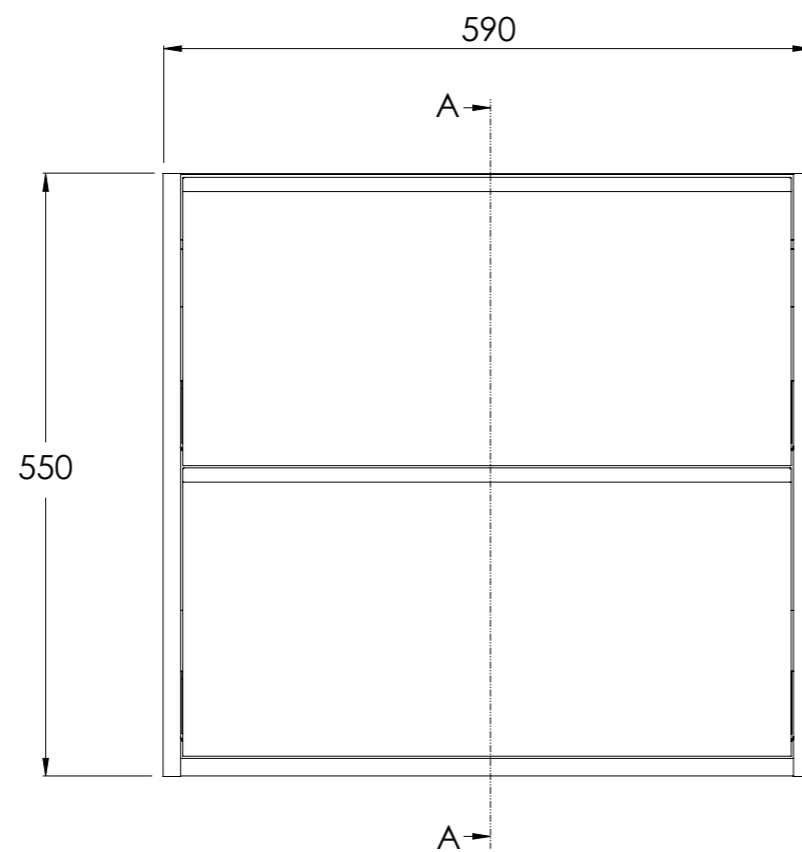

COALBROOK

SV9060

SHEPHERD VANITY UNIT - 590x550x457mm

DATE: 21/05/26

REVISION: B

TOP VIEW

FRONT VIEW

SECTION VIEW: A-A