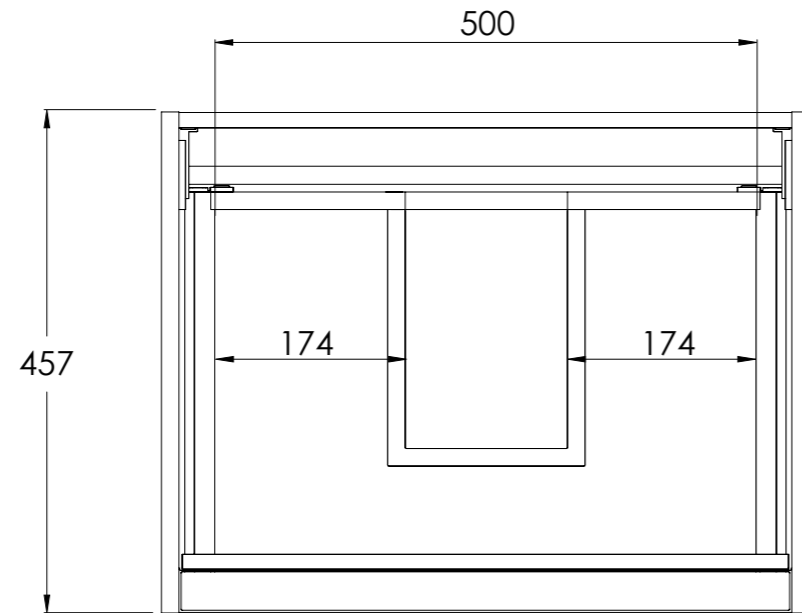

COALBROOK

SV9060

SHEPHERD VANITY UNIT - 590x550x457mm

DATE: 22/01/26

REVISION: A

SECTION: A-A