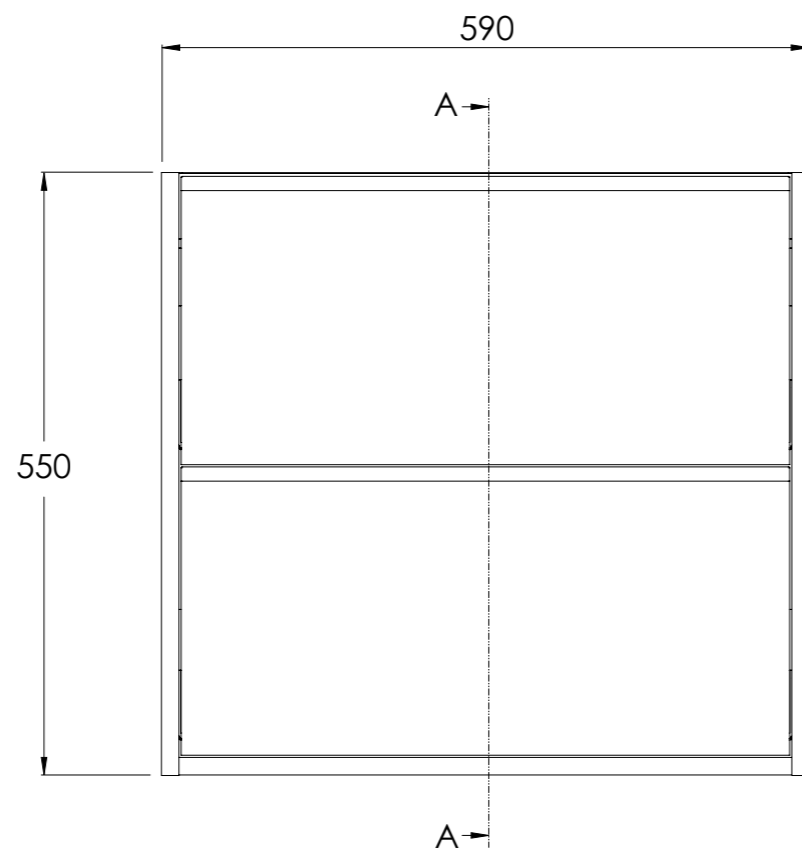

COALBROOK

SV9060

SHEPHERD VANITY UNIT - 590x550x457mm

DATE: 22/01/26

REVISION: A

SECTION: A-A