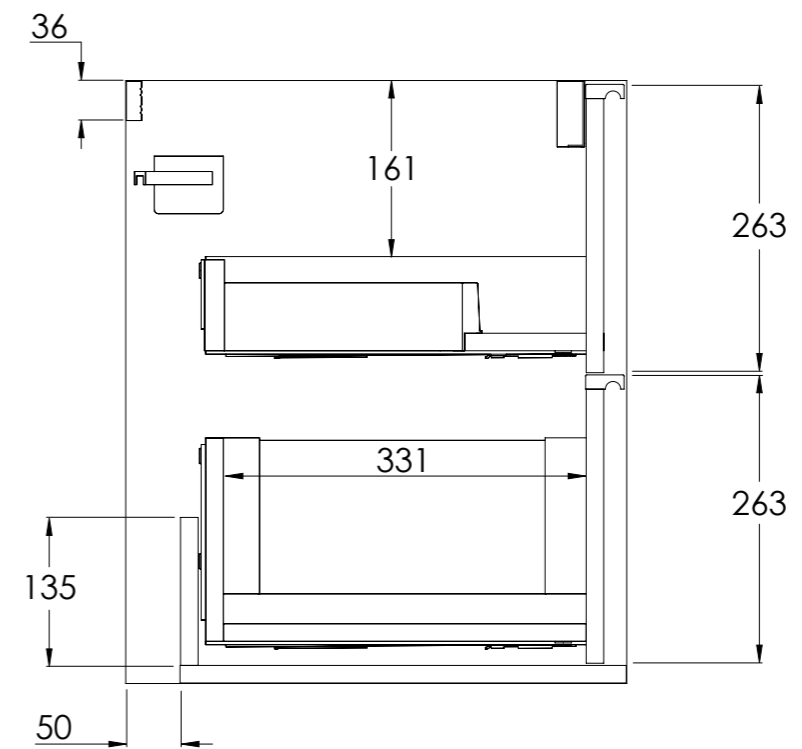

COALBROOK

SV9060

SHEPHERD VANITY UNIT - 590x550x457mm

DATE: 22/01/26

REVISION: A

SECTION: A-A