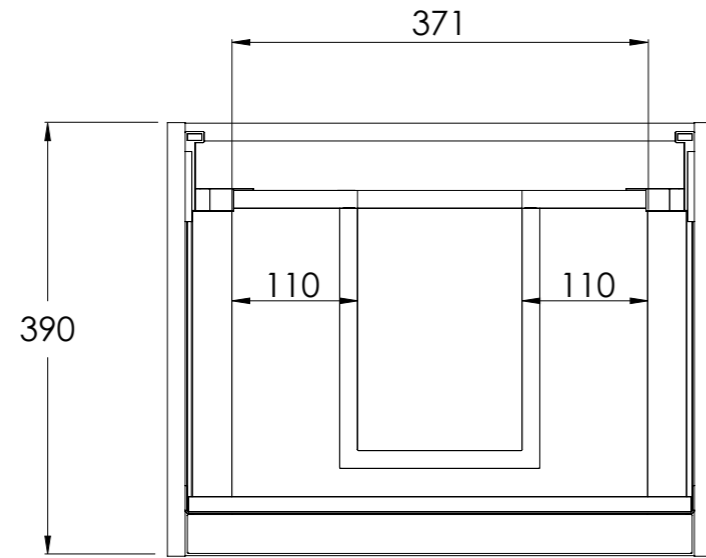

COALBROOK

SV9050

SHEPHERD VANITY UNIT - 490x550x390mm

DATE: 22/01/26

REVISION: A

SECTION: A-A