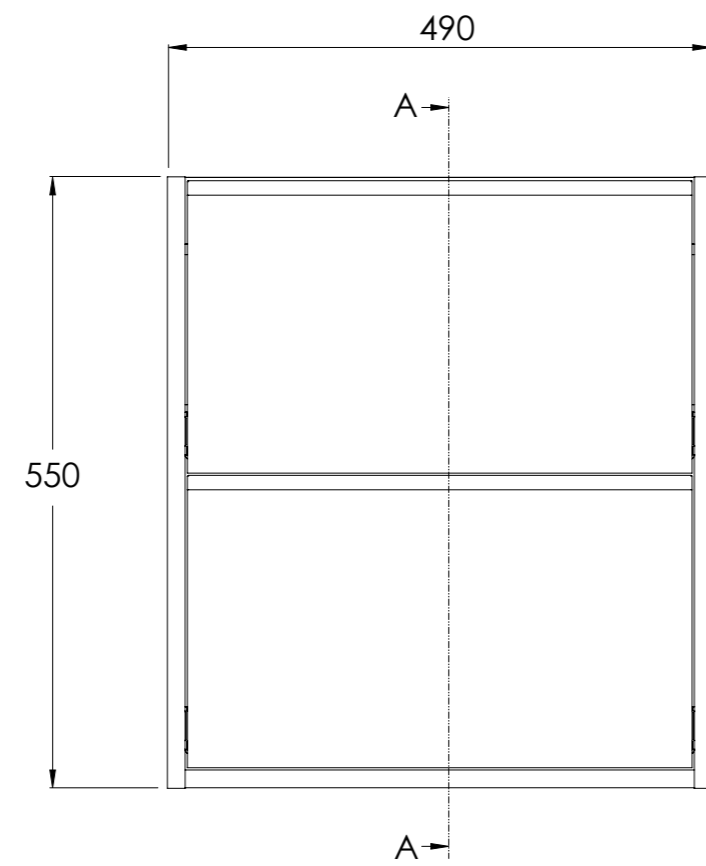

COALBROOK

SV9050

SHEPHERD VANITY UNIT - 490x550x390mm

DATE: 22/01/26

REVISION: A

SECTION: A-A