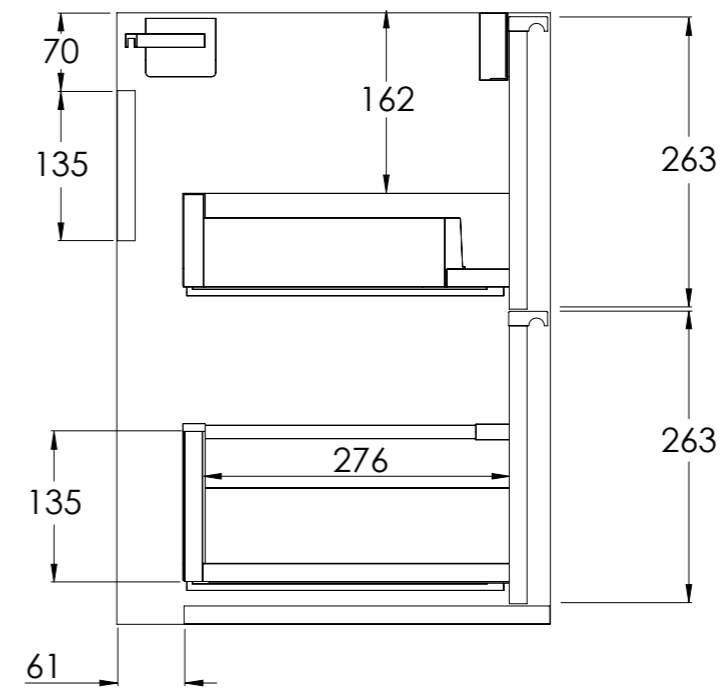

COALBROOK

SV9050

SHEPHERD VANITY UNIT - 490x550x390mm

DATE: 22/01/26

REVISION: A

SECTION: A-A