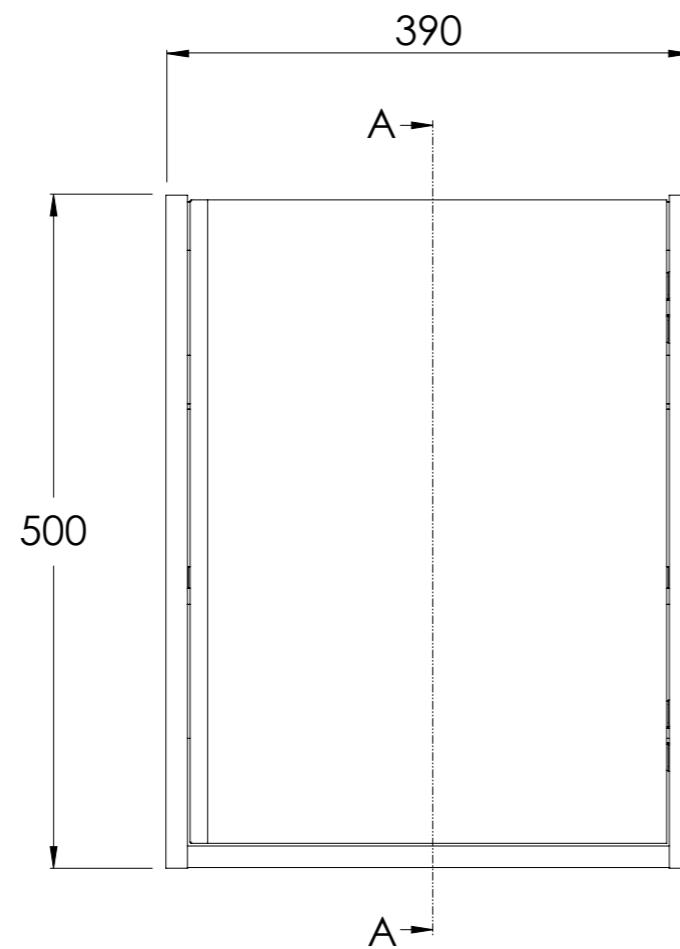

COALBROOK

SV904R

SHEPHERD CLOAKROOM VANITY UNIT  
390x500x213mm

DATE: 21/05/26

REVISION: B

TOP VIEW

FRONT VIEW

SECTION VIEW: A-A