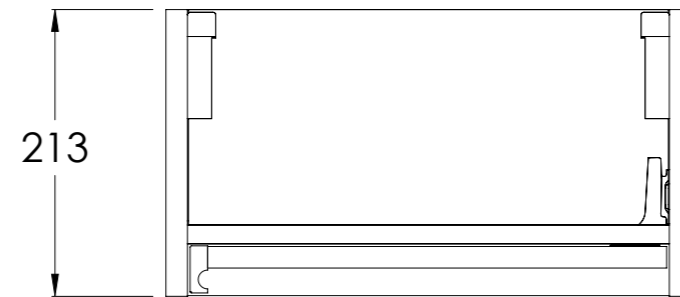

COALBROOK

SV904R

SHEPHERD CLOAKROOM VANITY UNIT  
390x500x213mm

DATE: 21/05/26

REVISION: B

TOP VIEW

FRONT VIEW

SECTION VIEW: A-A