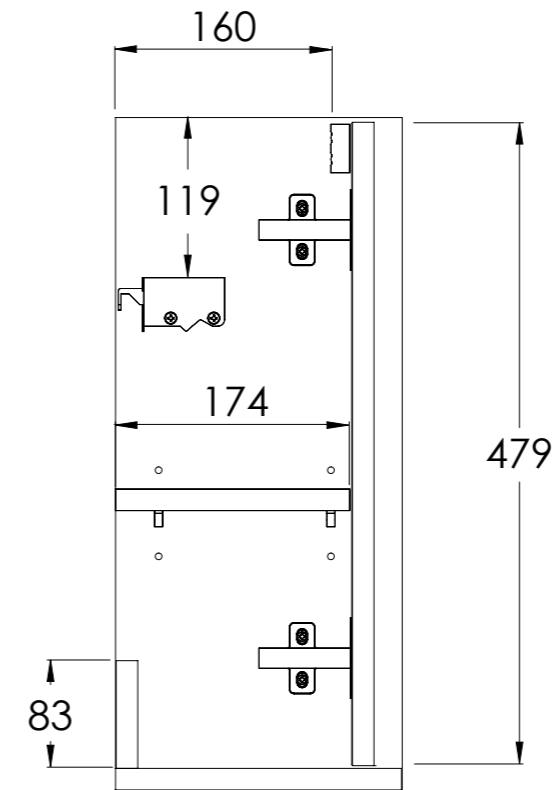

COALBROOK

SV904R

SHEPHERD CLOAKROOM VANITY UNIT  
390x500x213mm

DATE: 22/01/26

REVISION: A

SECTION: A-A