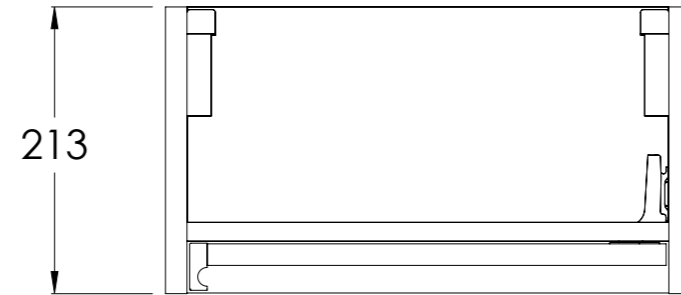

COALBROOK

SV904R

SHEPHERD CLOAKROOM VANITY UNIT  
390x500x213mm

DATE: 22/01/26

REVISION: A

SECTION: A-A