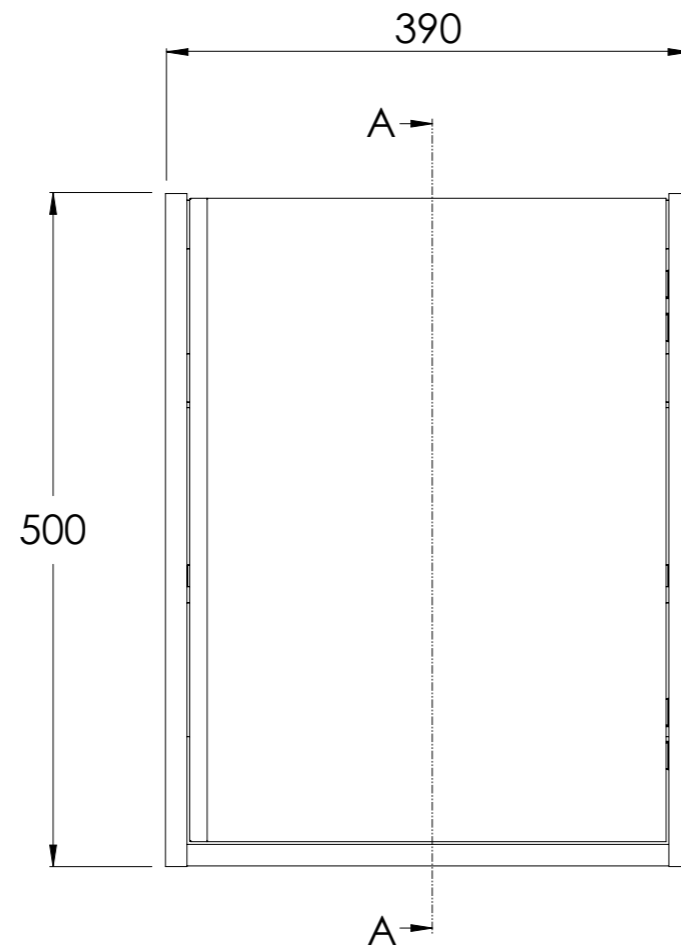

COALBROOK

SV904R

SHEPHERD CLOAKROOM VANITY UNIT  
390x500x213mm

DATE: 22/01/26

REVISION: A

SECTION: A-A