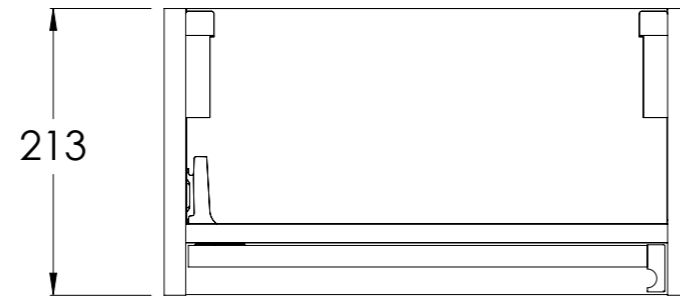

COALBROOK

SV904L

SHEPHERD CLOAKROOM VANITY UNIT
390x500x213mm

DATE: 21/05/26

REVISION: B

TOP VIEW

FRONT VIEW

SECTION VIEW: A-A