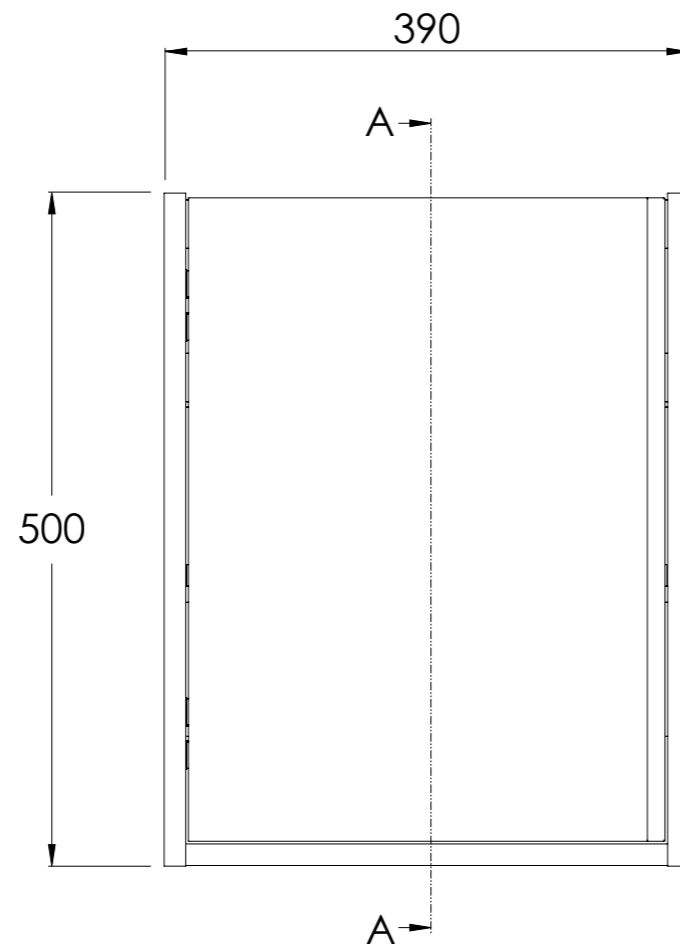

COALBROOK

SV904L

SHEPHERD CLOAKROOM VANITY UNIT
390x500x213mm

DATE: 21/05/26

REVISION: B

TOP VIEW

FRONT VIEW

SECTION VIEW: A-A