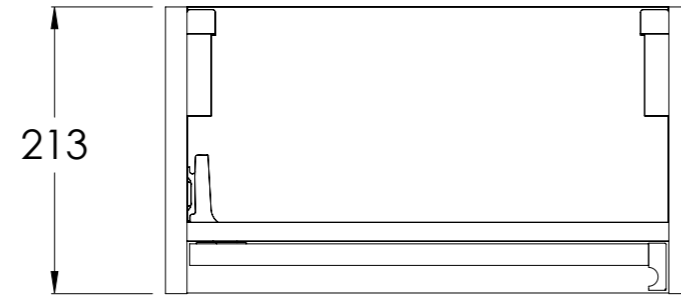

COALBROOK

SV904L

SHEPHERD CLOAKROOM VANITY UNIT
390x500x213mm

DATE: 22/01/26

REVISION: A

SECTION: A-A