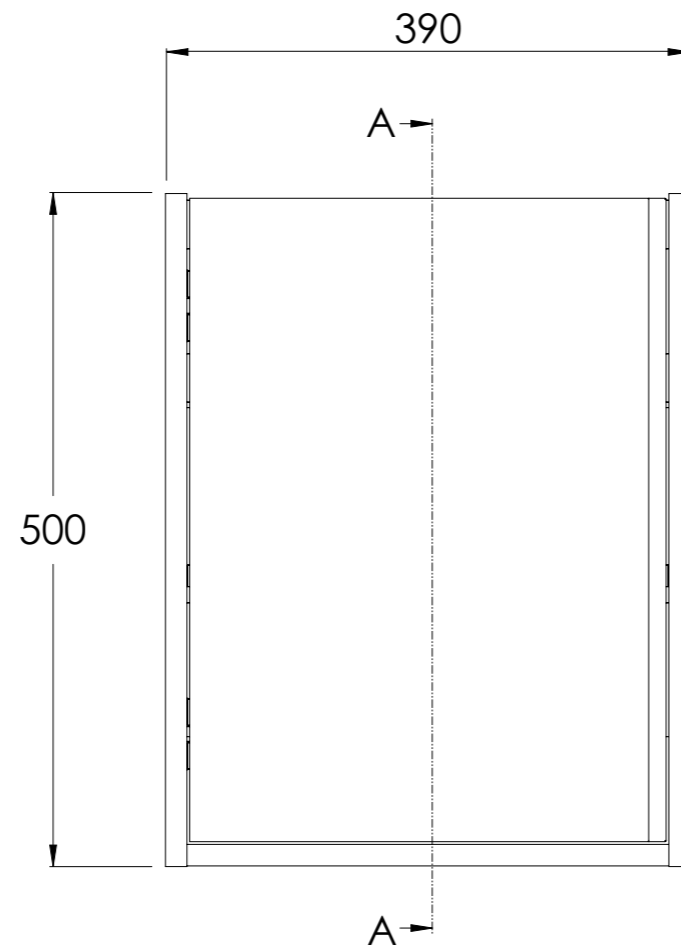

COALBROOK

SV904L

SHEPHERD CLOAKROOM VANITY UNIT
390x500x213mm

DATE: 22/01/26

REVISION: A

SECTION: A-A