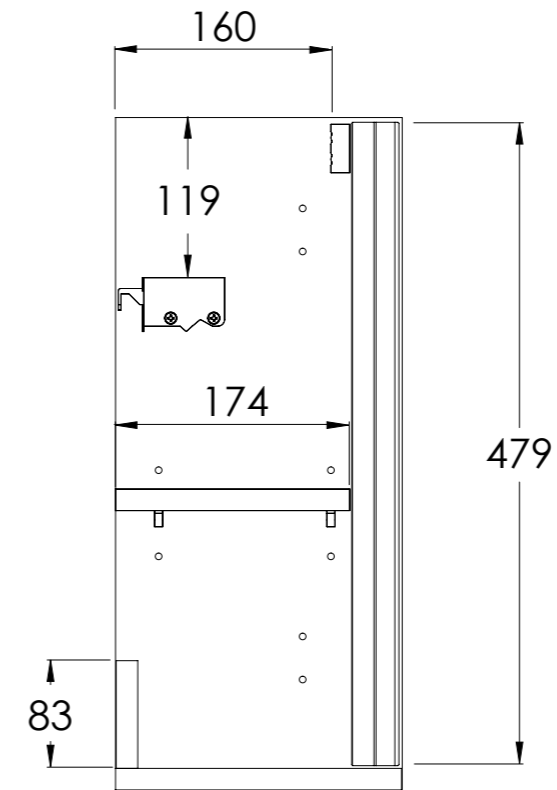

COALBROOK

SV904L

SHEPHERD CLOAKROOM VANITY UNIT
390x500x213mm

DATE: 22/01/26

REVISION: A

SECTION: A-A