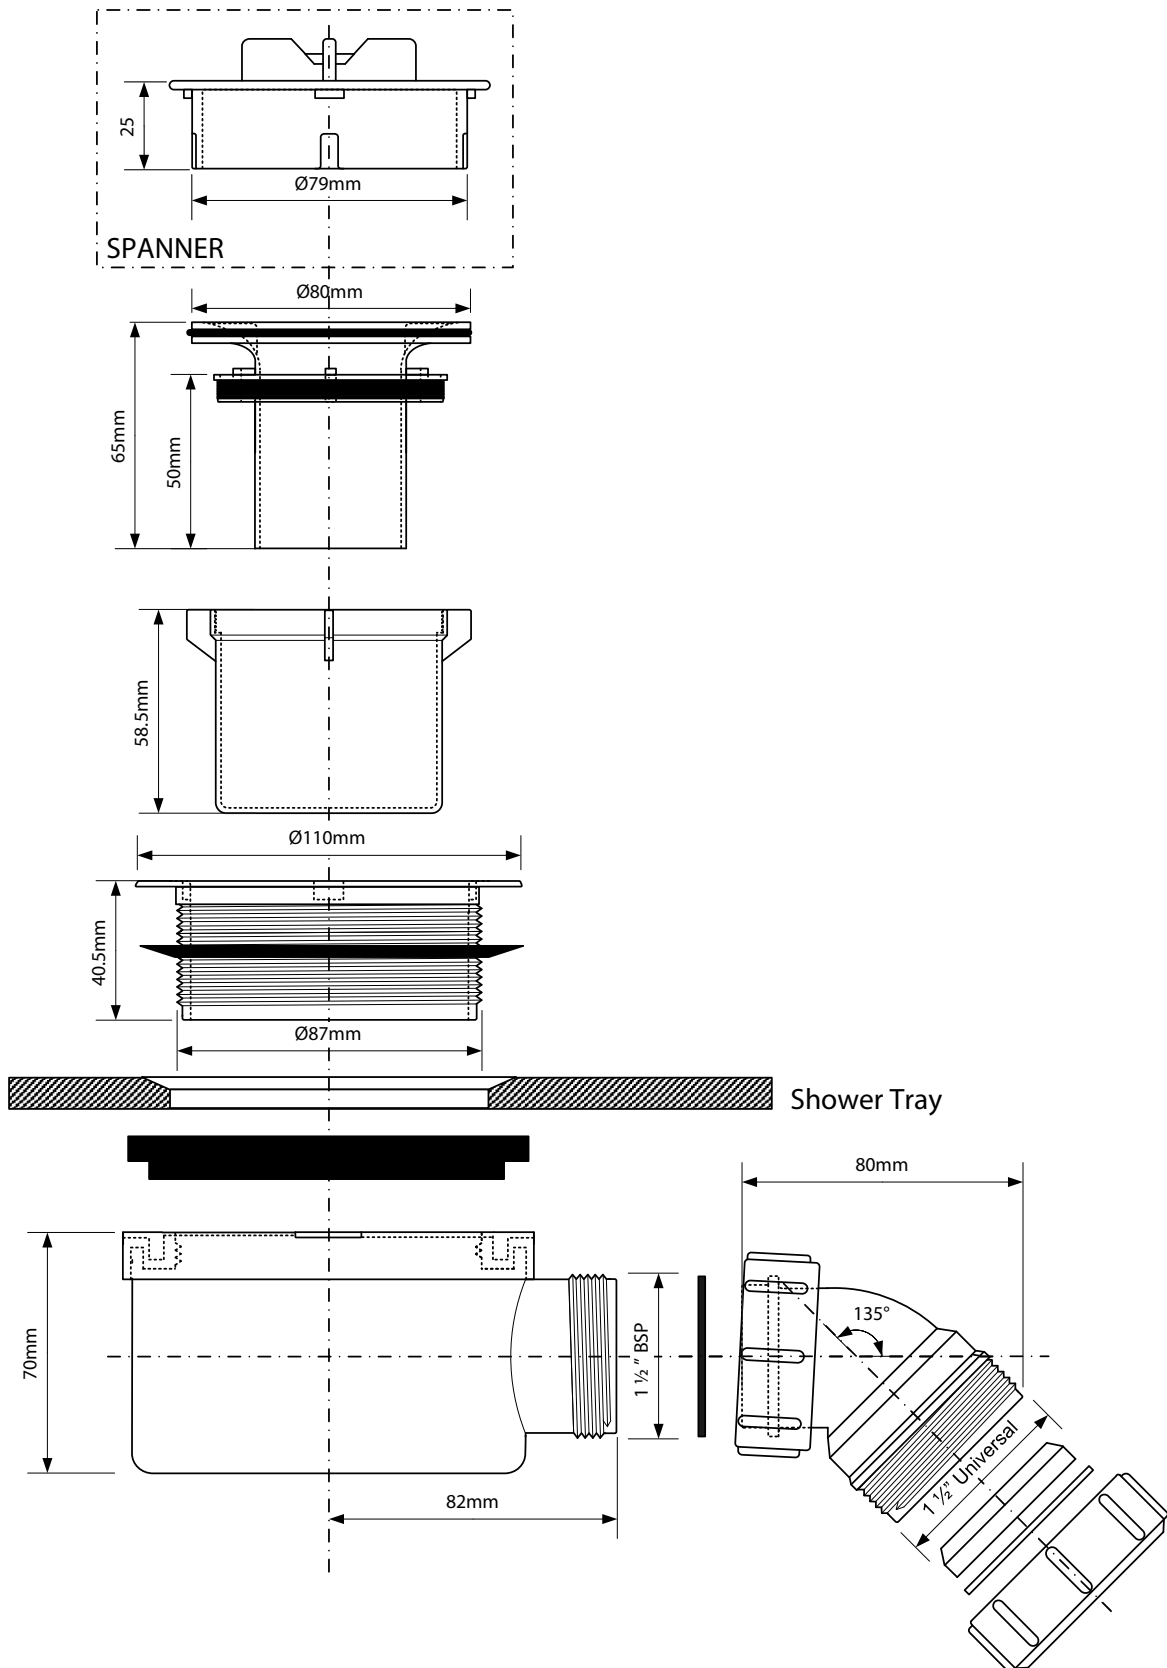

COALBROOK

ST90-70B-WH

90mm SHOWER TRAY WASTE

DATE: 02/04/2026

REVISION: A

DIMENSIONS IN MILLIMETRES

M^cALPINE

WHILST EVERY EFFORT IS MADE TO ENSURE THE ACCURACY OF THESE DATA SHEETS THEY ARE SUBJECT TO CHANGE WITHOUT NOTICE AS PART OF THE COMPANY'S PRODUCT DEVELOPMENT PROCESS