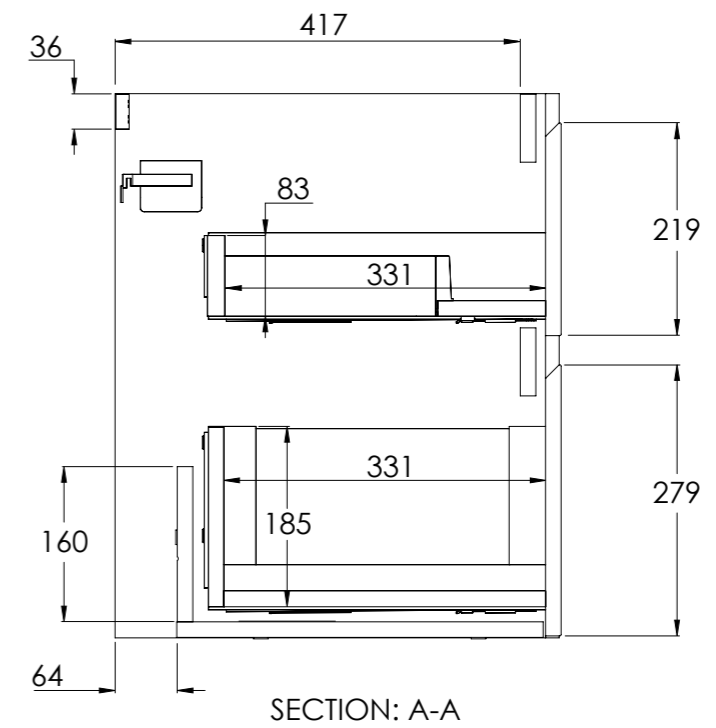

COALBROOK

DV9120

DECIMAL DOUBLE VANITY UNIT
1190x560x459mm

DATE: 21/01/26

REVISION: A

SECTION: A-A