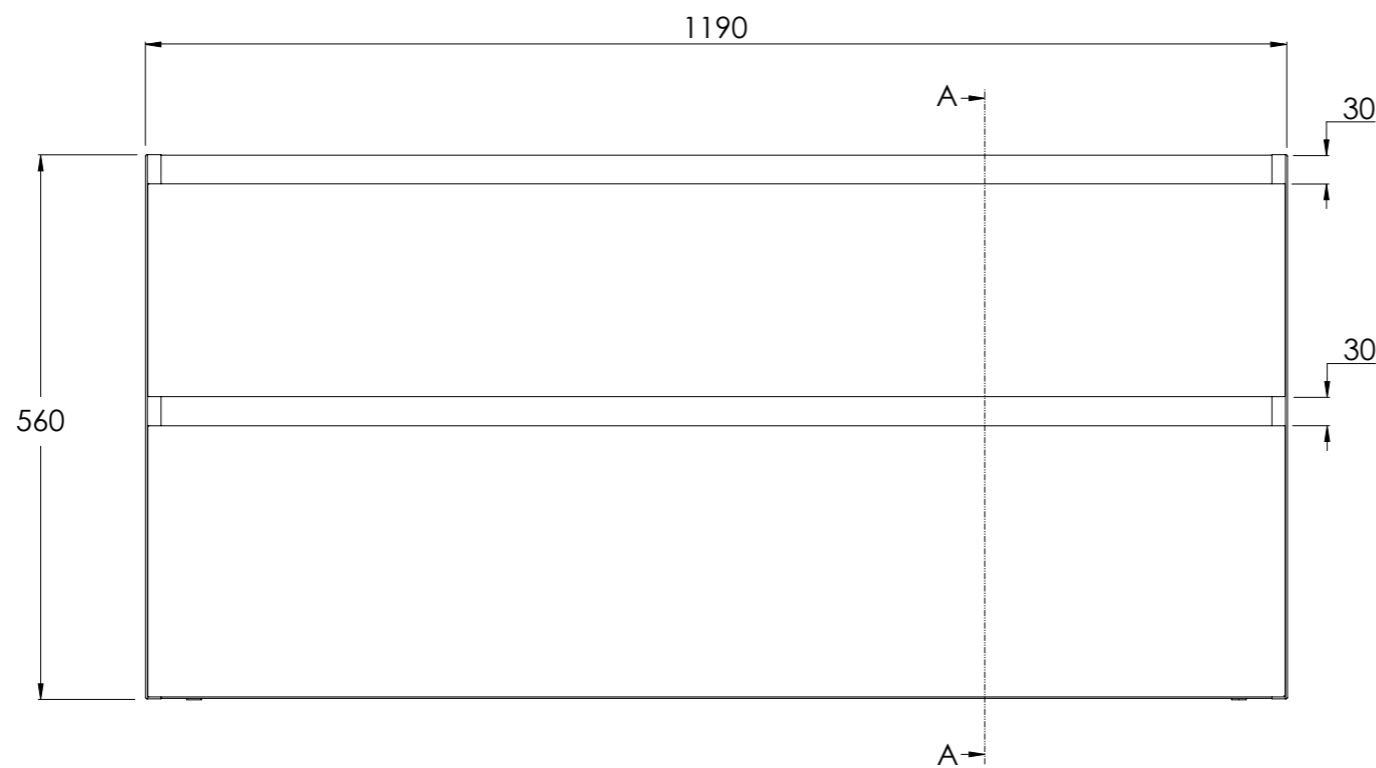

COALBROOK

DV9120

DECIMAL DOUBLE VANITY UNIT
1190x560x459mm

DATE: 21/01/26

REVISION: A

SECTION: A-A