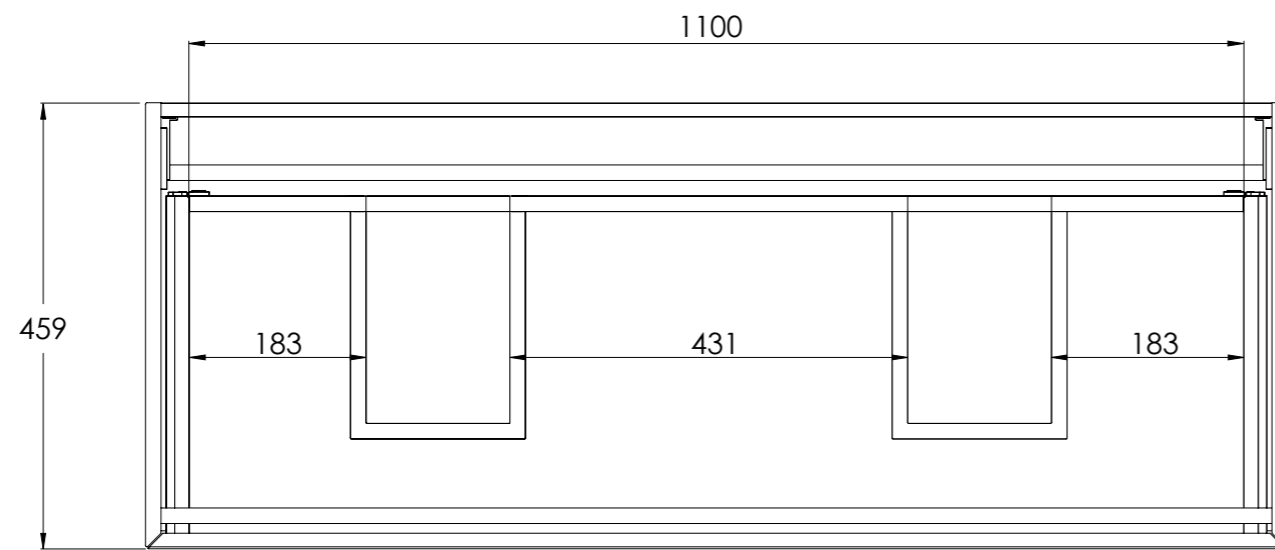

COALBROOK

DV9120

DECIMAL DOUBLE VANITY UNIT
1190x560x459mm

DATE: 21/01/26

REVISION: A

SECTION: A-A