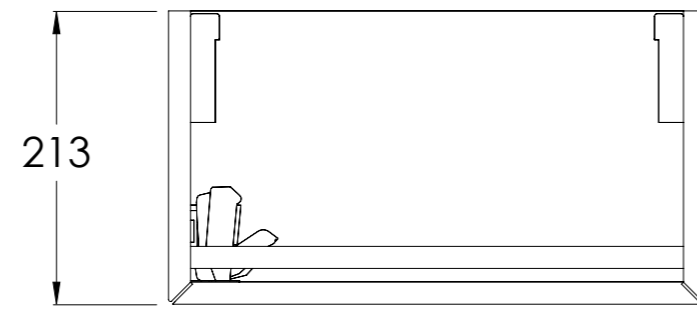

COALBROOK

DV904L

DECIMAL CLOAKROOM VANITY UNIT
390x500x213mm

DATE: 20/05/26

REVISION: B

TOP VIEW

FRONT VIEW

SECTION VIEW: A-A