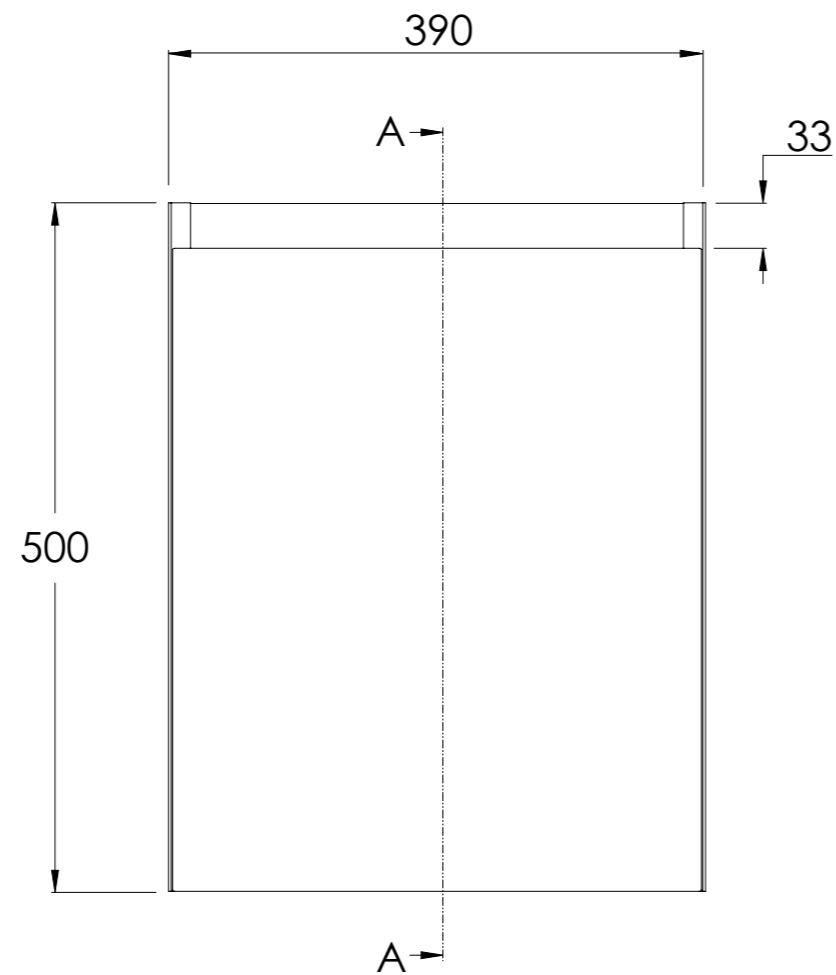

COALBROOK

DV904L

DECIMAL CLOAKROOM VANITY UNIT
390x500x213mm

DATE: 20/05/26

REVISION: B

TOP VIEW

FRONT VIEW

SECTION VIEW: A-A