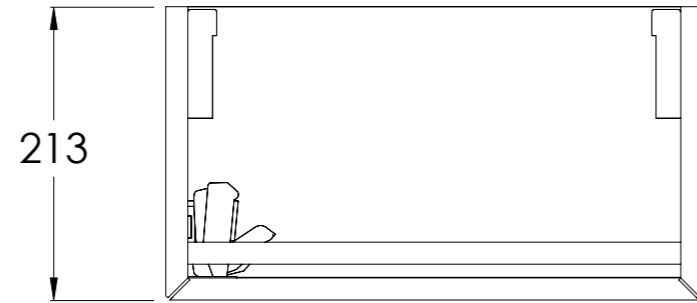

COALBROOK

DV904L

DECIMAL CLOAKROOM VANITY UNIT  
390x500x213mm

DATE: 21/01/26

REVISION: A

SECTION: A-A