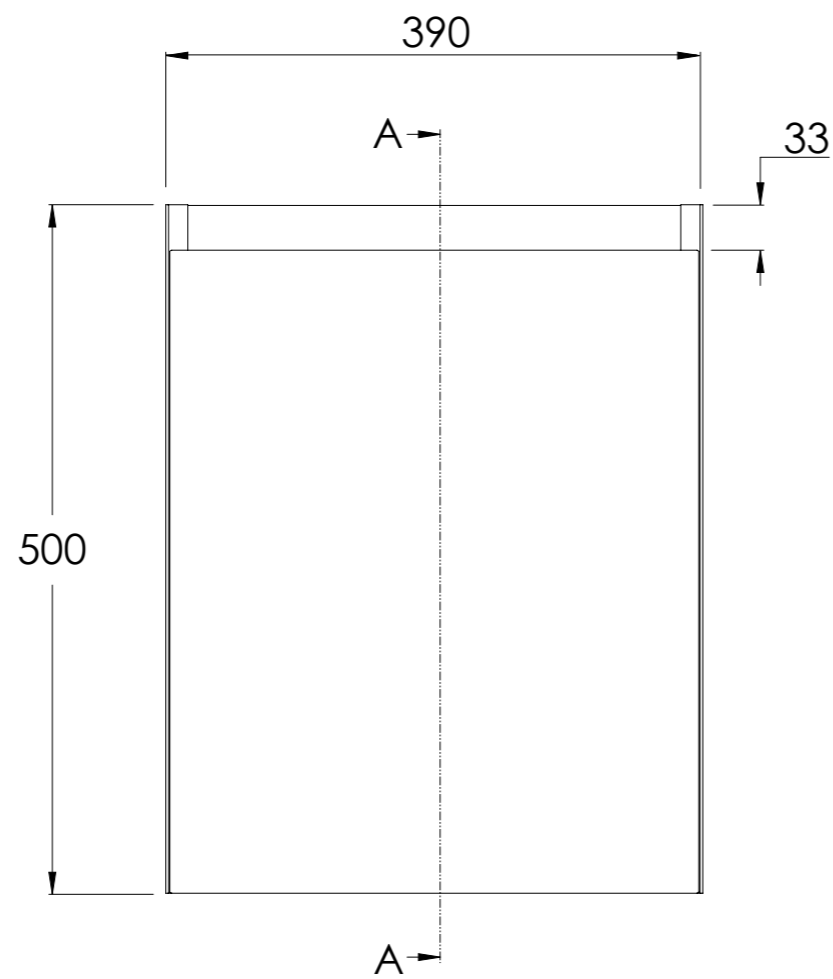

COALBROOK

DV904L

DECIMAL CLOAKROOM VANITY UNIT  
390x500x213mm

DATE: 21/01/26

REVISION: A

SECTION: A-A