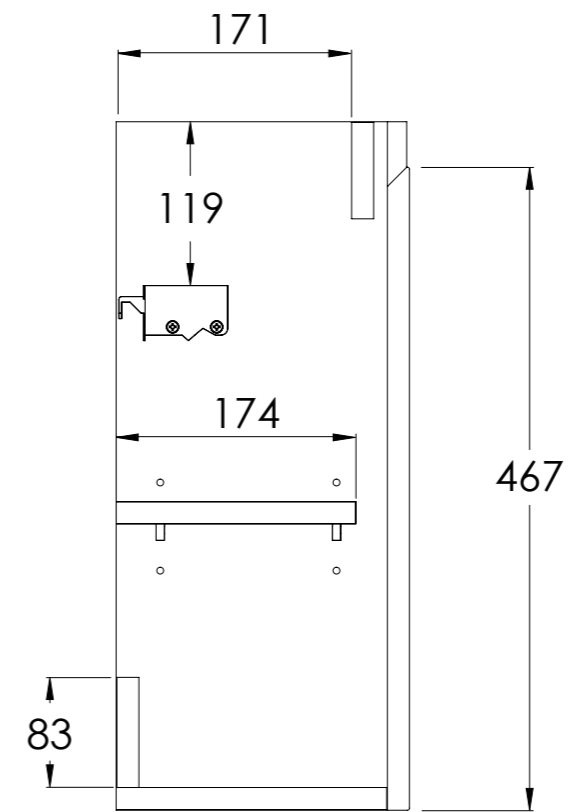

COALBROOK

DV904L

DECIMAL CLOAKROOM VANITY UNIT  
390x500x213mm

DATE: 21/01/26

REVISION: A

SECTION: A-A