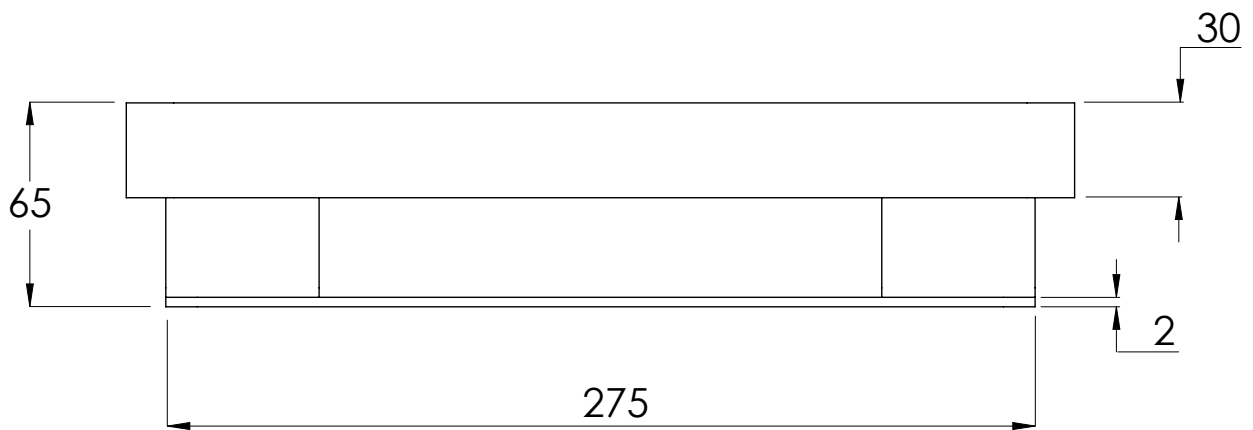

COALBROOK

D07014

300mm SHOWER BASKET

DATE: 26/08/2025

REVISION: A

DIMENSIONS IN MILLIMETRES

WHILST EVERY EFFORT IS MADE TO ENSURE THE ACCURACY OF THESE DATA SHEETS THEY ARE SUBJECT TO CHANGE WITHOUT NOTICE AS PART OF THE COMPANY'S PRODUCT DEVELOPMENT PROCESS