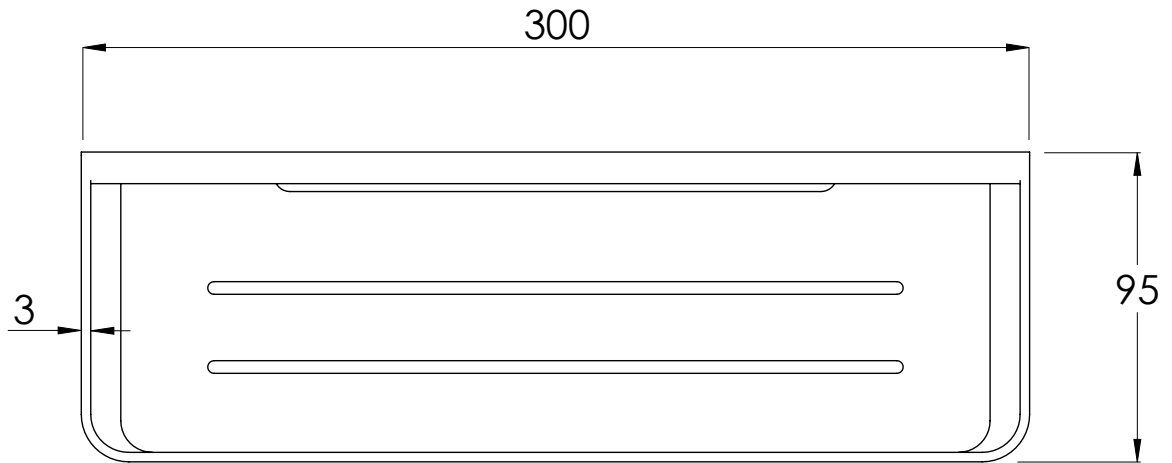

COALBROOK

D07014

300mm SHOWER BASKET

DATE: 26/08/2025

REVISION: A

DIMENSIONS IN MILLIMETRES

WHILST EVERY EFFORT IS MADE TO ENSURE THE ACCURACY OF THESE DATA SHEETS THEY ARE SUBJECT TO CHANGE WITHOUT NOTICE AS PART OF THE COMPANY'S PRODUCT DEVELOPMENT PROCESS