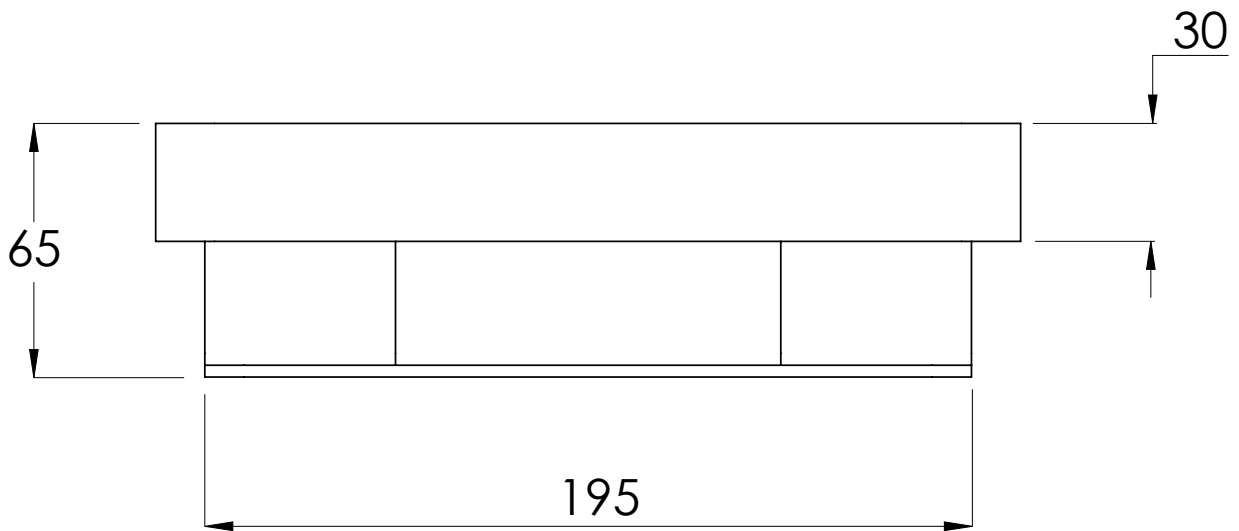

COALBROOK

D07013

220mm SHOWER BASKET

DATE: 26/08/2025

REVISION: A

DIMENSIONS IN MILLIMETRES

WHILST EVERY EFFORT IS MADE TO ENSURE THE ACCURACY OF THESE DATA SHEETS THEY ARE SUBJECT TO CHANGE WITHOUT NOTICE AS PART OF THE COMPANY'S PRODUCT DEVELOPMENT PROCESS