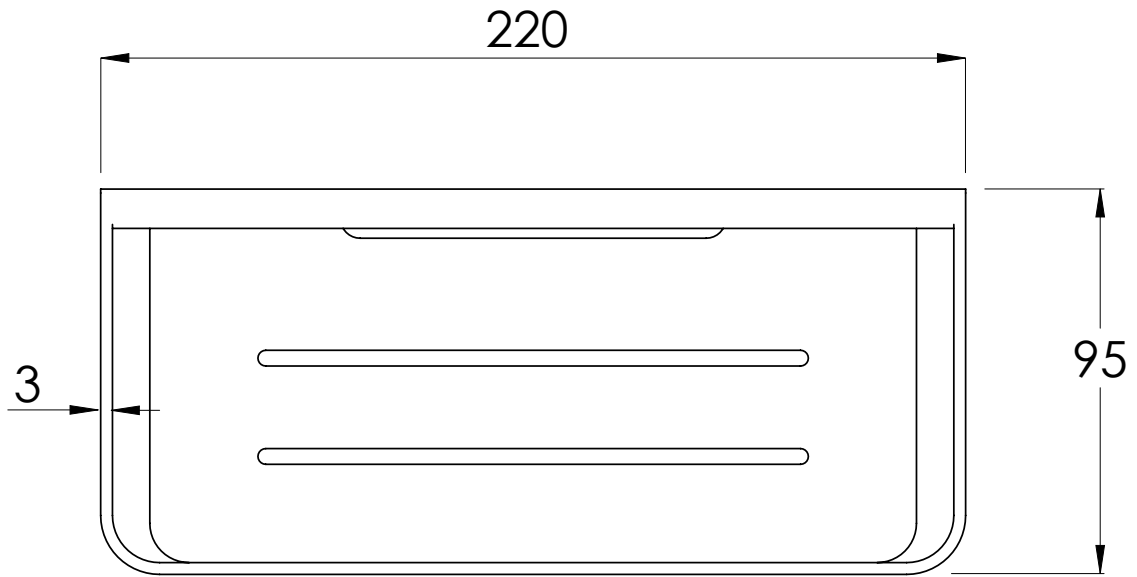

COALBROOK

D07013

220mm SHOWER BASKET

DATE: 26/08/2025

REVISION: A

DIMENSIONS IN MILLIMETRES

WHILST EVERY EFFORT IS MADE TO ENSURE THE ACCURACY OF THESE DATA SHEETS THEY ARE SUBJECT TO CHANGE WITHOUT NOTICE AS PART OF THE COMPANY'S PRODUCT DEVELOPMENT PROCESS