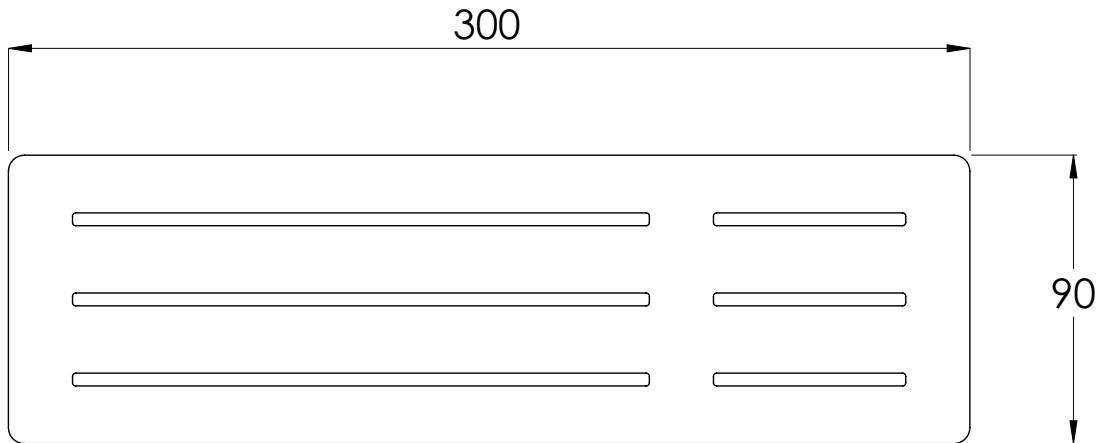

**COALBROOK**

**DO7012**

300mm SHOWER SHELF

DATE: 26/08/2025

REVISION: A

DIMENSIONS IN MILLIMETRES

WHILST EVERY EFFORT IS MADE TO ENSURE THE ACCURACY OF THESE DATA SHEETS THEY ARE SUBJECT TO CHANGE WITHOUT NOTICE AS PART OF THE COMPANY'S PRODUCT DEVELOPMENT PROCESS