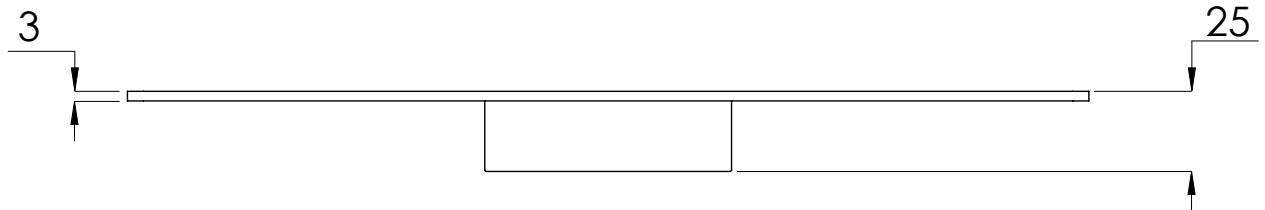

**COALBROOK**

**DO7012**

300mm SHOWER SHELF

DATE: 26/08/2025

REVISION: A

DIMENSIONS IN MILLIMETRES

WHILST EVERY EFFORT IS MADE TO ENSURE THE ACCURACY OF THESE DATA SHEETS THEY ARE SUBJECT TO CHANGE WITHOUT NOTICE AS PART OF THE COMPANY'S PRODUCT DEVELOPMENT PROCESS