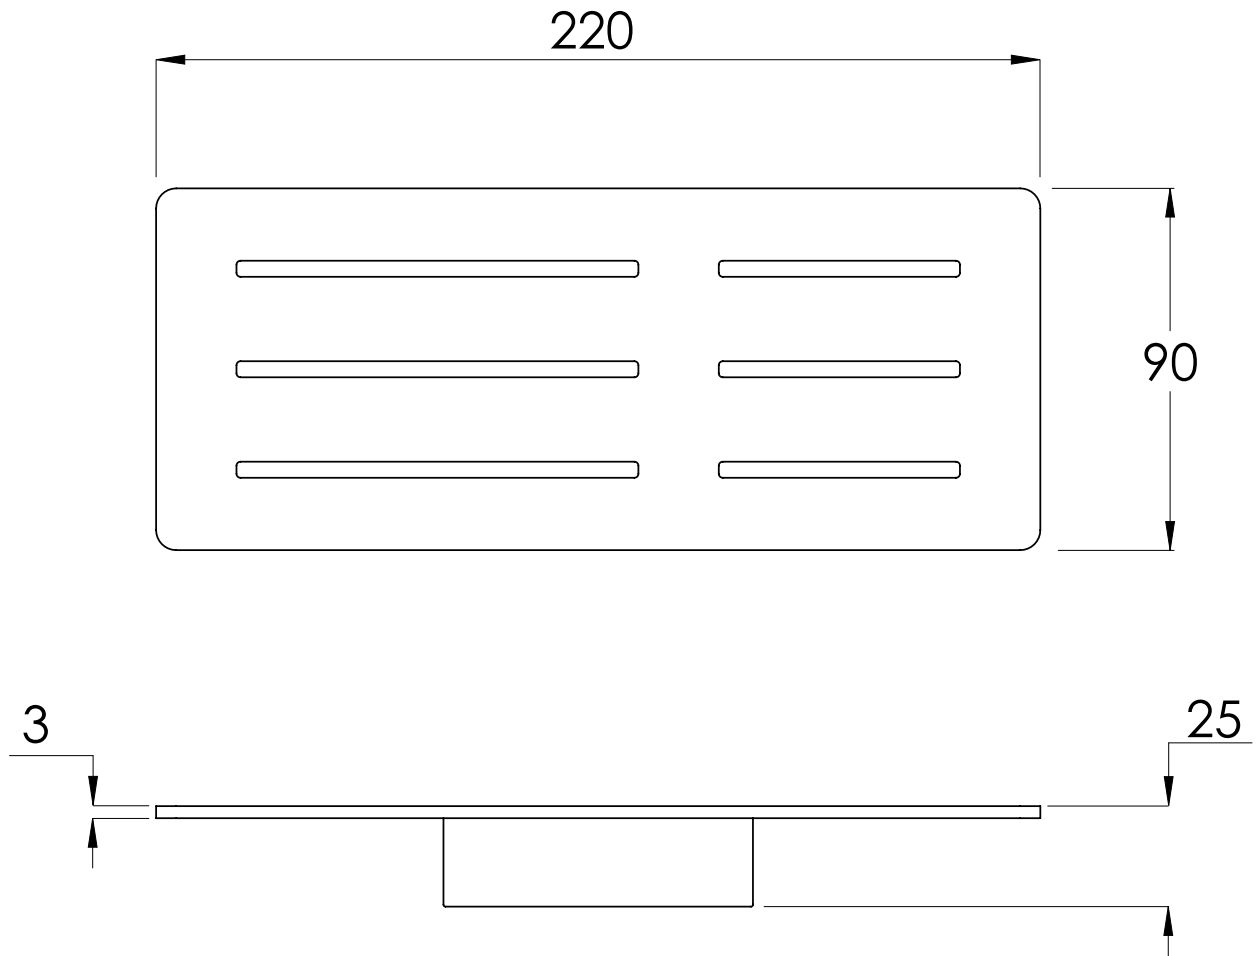

COALBROOK

DO7011

220mm SHOWER SHELF

DATE: 26/08/2025

REVISION: A

DIMENSIONS IN MILLIMETRES

WHILST EVERY EFFORT IS MADE TO ENSURE THE ACCURACY OF THESE DATA SHEETS THEY ARE SUBJECT TO CHANGE WITHOUT NOTICE AS PART OF THE COMPANY'S PRODUCT DEVELOPMENT PROCESS