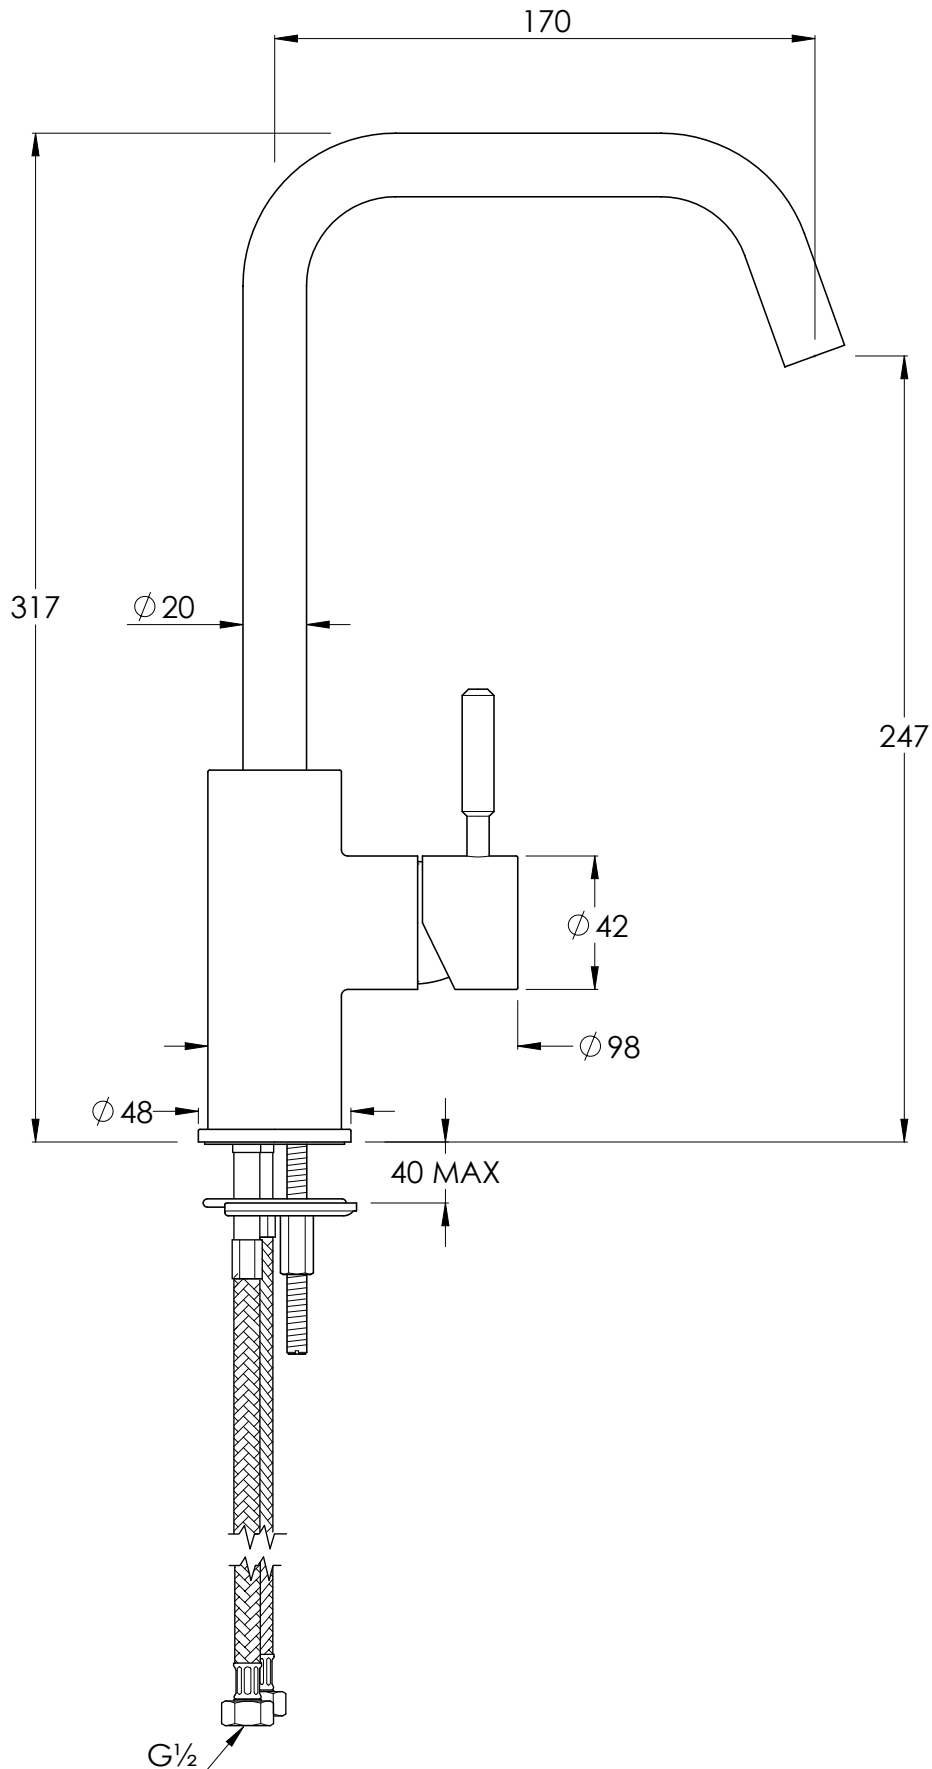

COALBROOK

DO6000

KITCHEN MONO MIXER WITH SWIVEL SPOUT

DATE: 03/09/19

REVISION: A

DIMENSIONS IN MILLIMETRES

WHILST EVERY EFFORT IS MADE TO ENSURE THE ACCURACY OF THESE DATA SHEETS THEY ARE SUBJECT TO CHANGE WITHOUT NOTICE AS PART OF THE COMPANY'S PRODUCT DEVELOPMENT PROCESS