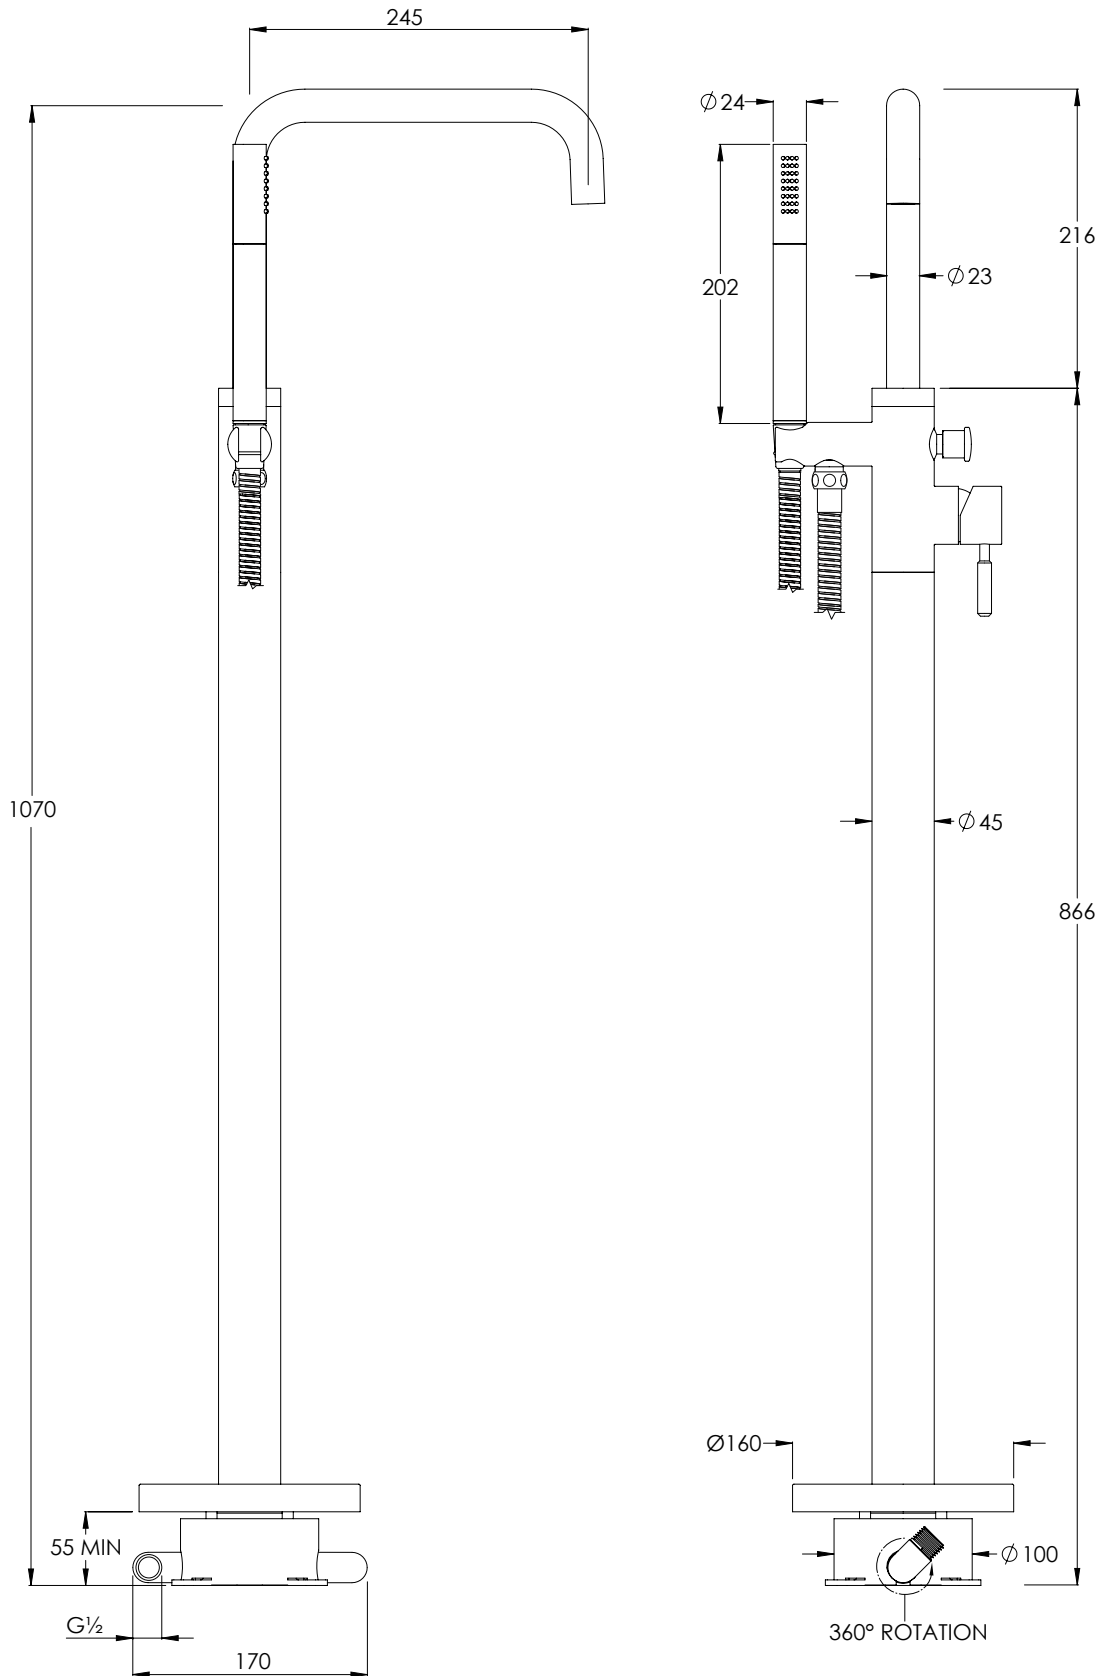

COALBROOK

DO2001

FREESTANDING BATH SHOWER
MIXER

DATE: 27/11/24

REVISION: B

DIMENSIONS IN MILLIMETRES

WHILST EVERY EFFORT IS MADE TO ENSURE THE ACCURACY OF THESE DATA SHEETS THEY ARE SUBJECT TO CHANGE WITHOUT NOTICE AS PART OF THE COMPANY'S PRODUCT DEVELOPMENT PROCESS