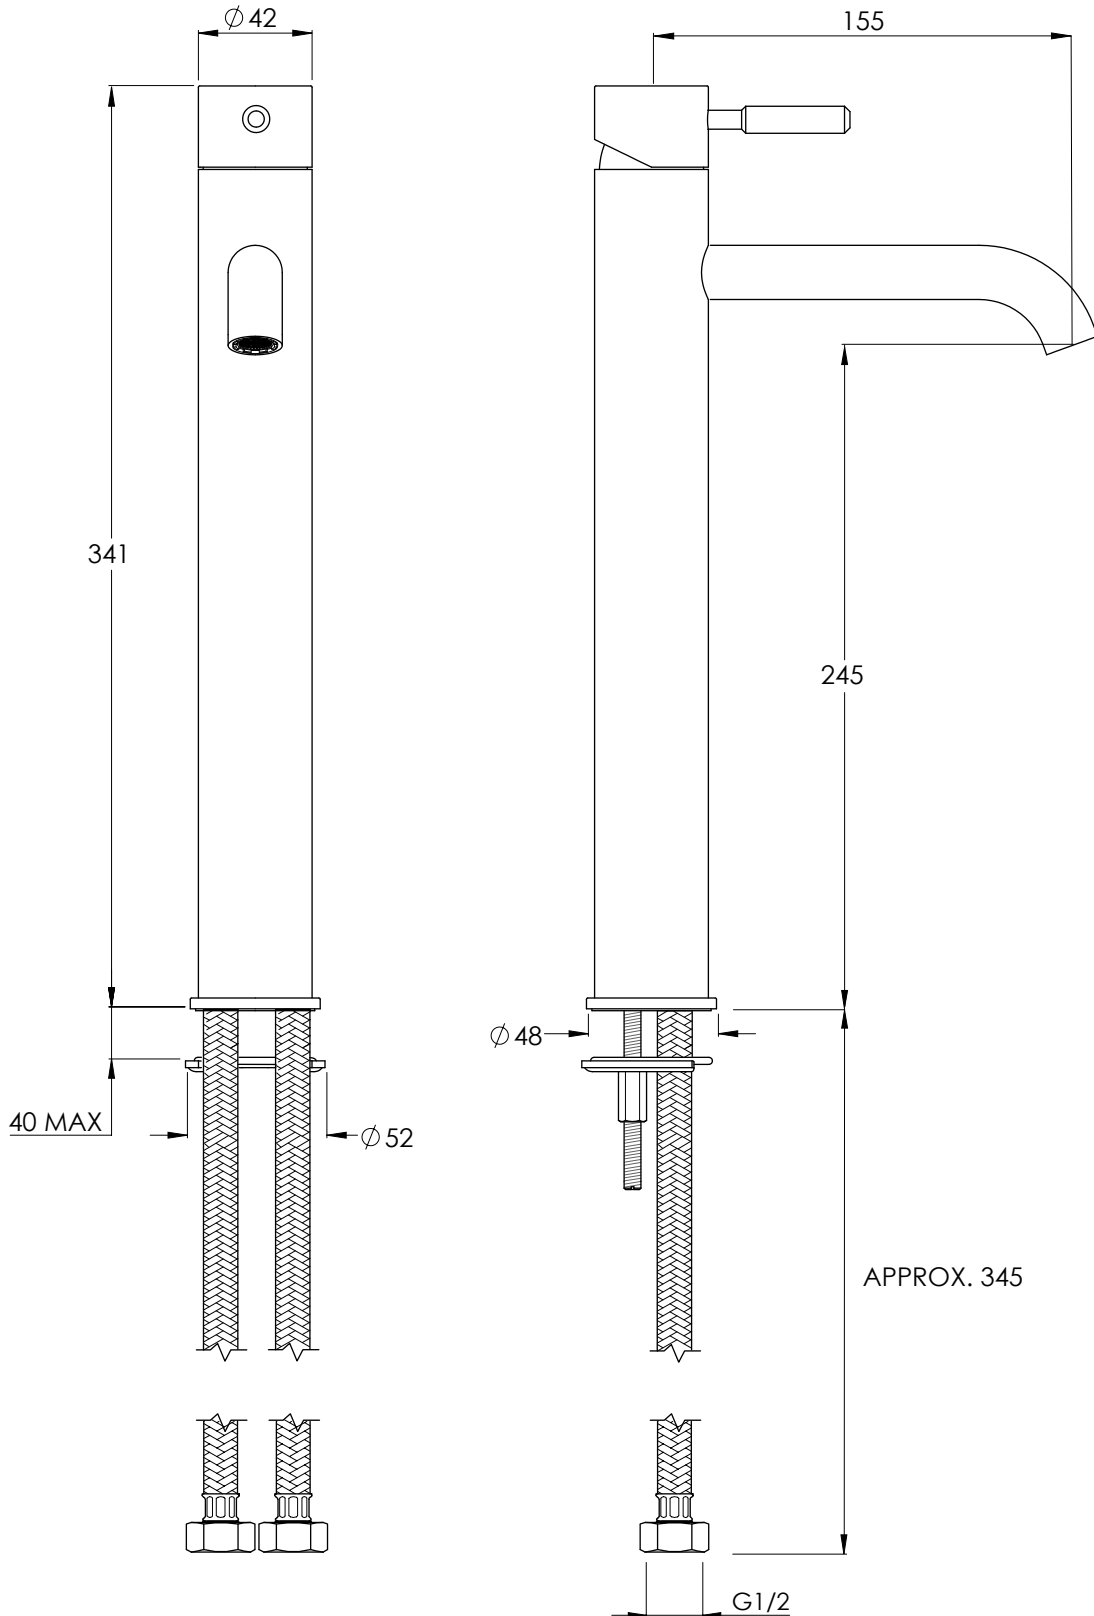

COALBROOK

DO1024

DOMO/DECCA TALL MONO BASIN
MIXER

DATE: 21/06/2023

REVISION: A

DIMENSIONS IN MILLIMETRES

WHILST EVERY EFFORT IS MADE TO ENSURE THE ACCURACY OF THESE DATA SHEETS THEY ARE SUBJECT TO CHANGE WITHOUT NOTICE AS PART OF THE COMPANY'S PRODUCT DEVELOPMENT PROCESS