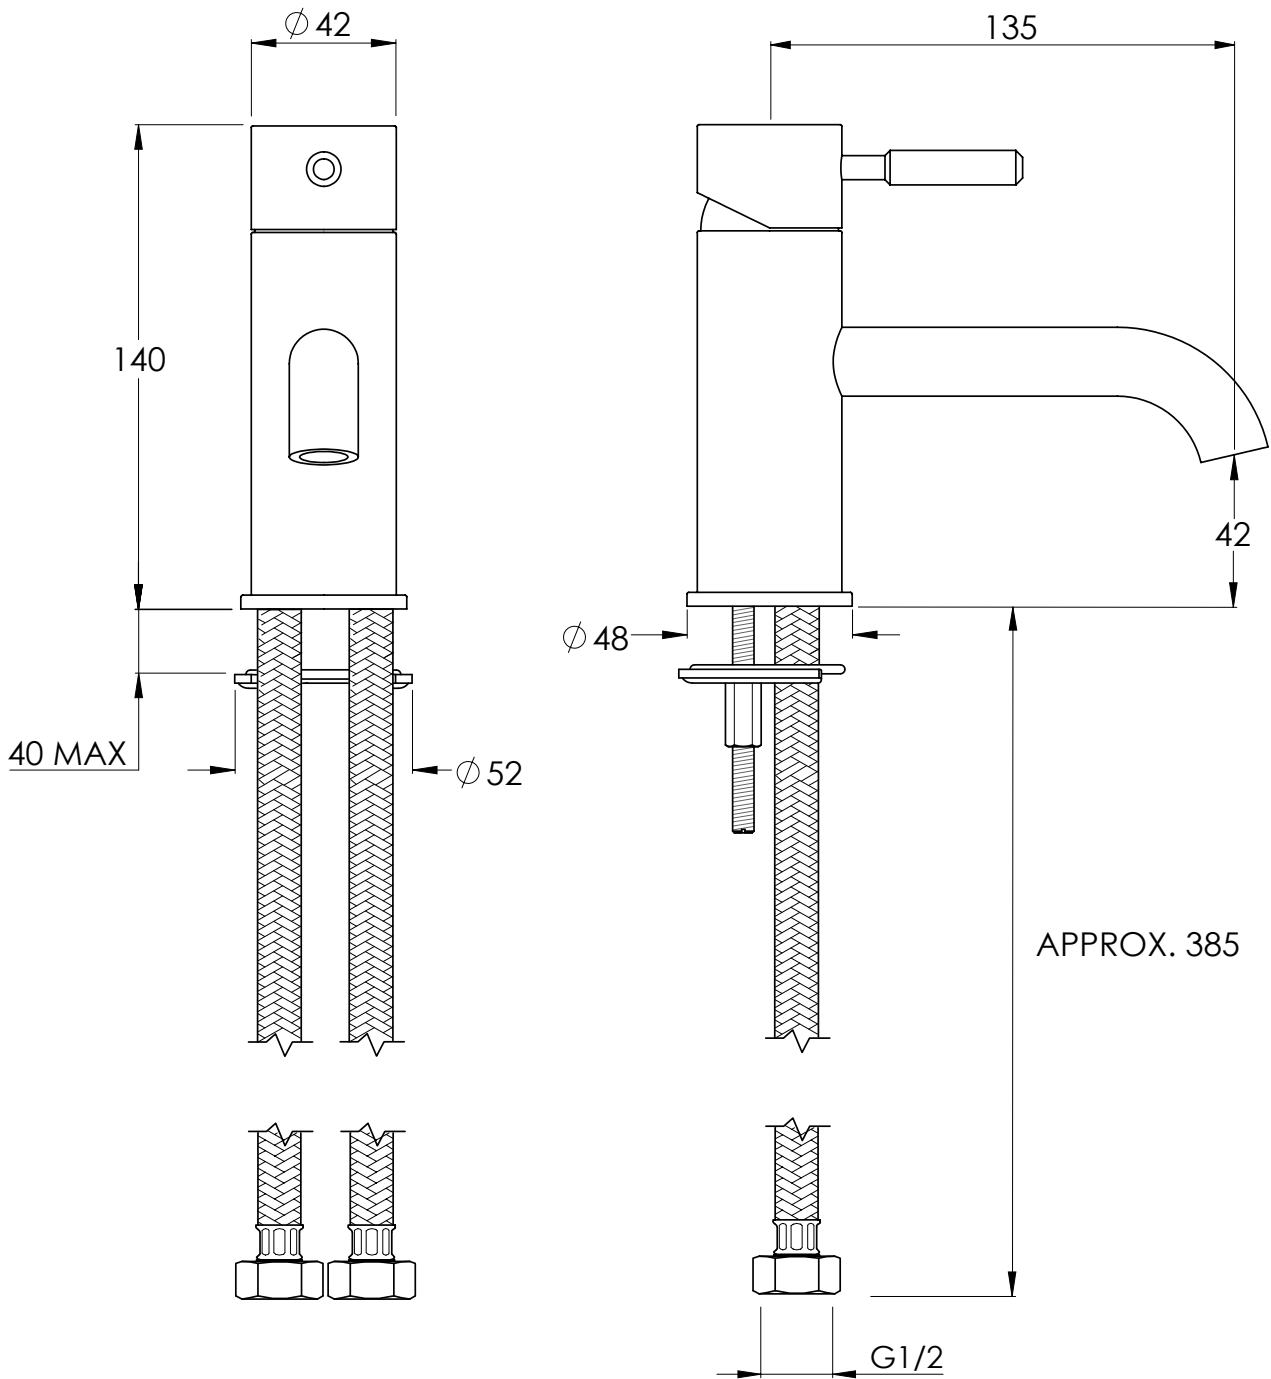

COALBROOK

DO1023

DOMO/DECCA LONG SPOUT MONO  
BASIN MIXER

DATE: 21/06/2023

REVISION: A

DIMENSIONS IN MILLIMETRES

WHILST EVERY EFFORT IS MADE TO ENSURE THE ACCURACY OF THESE DATA SHEETS THEY ARE SUBJECT TO CHANGE WITHOUT NOTICE AS PART OF THE COMPANY'S PRODUCT DEVELOPMENT PROCESS