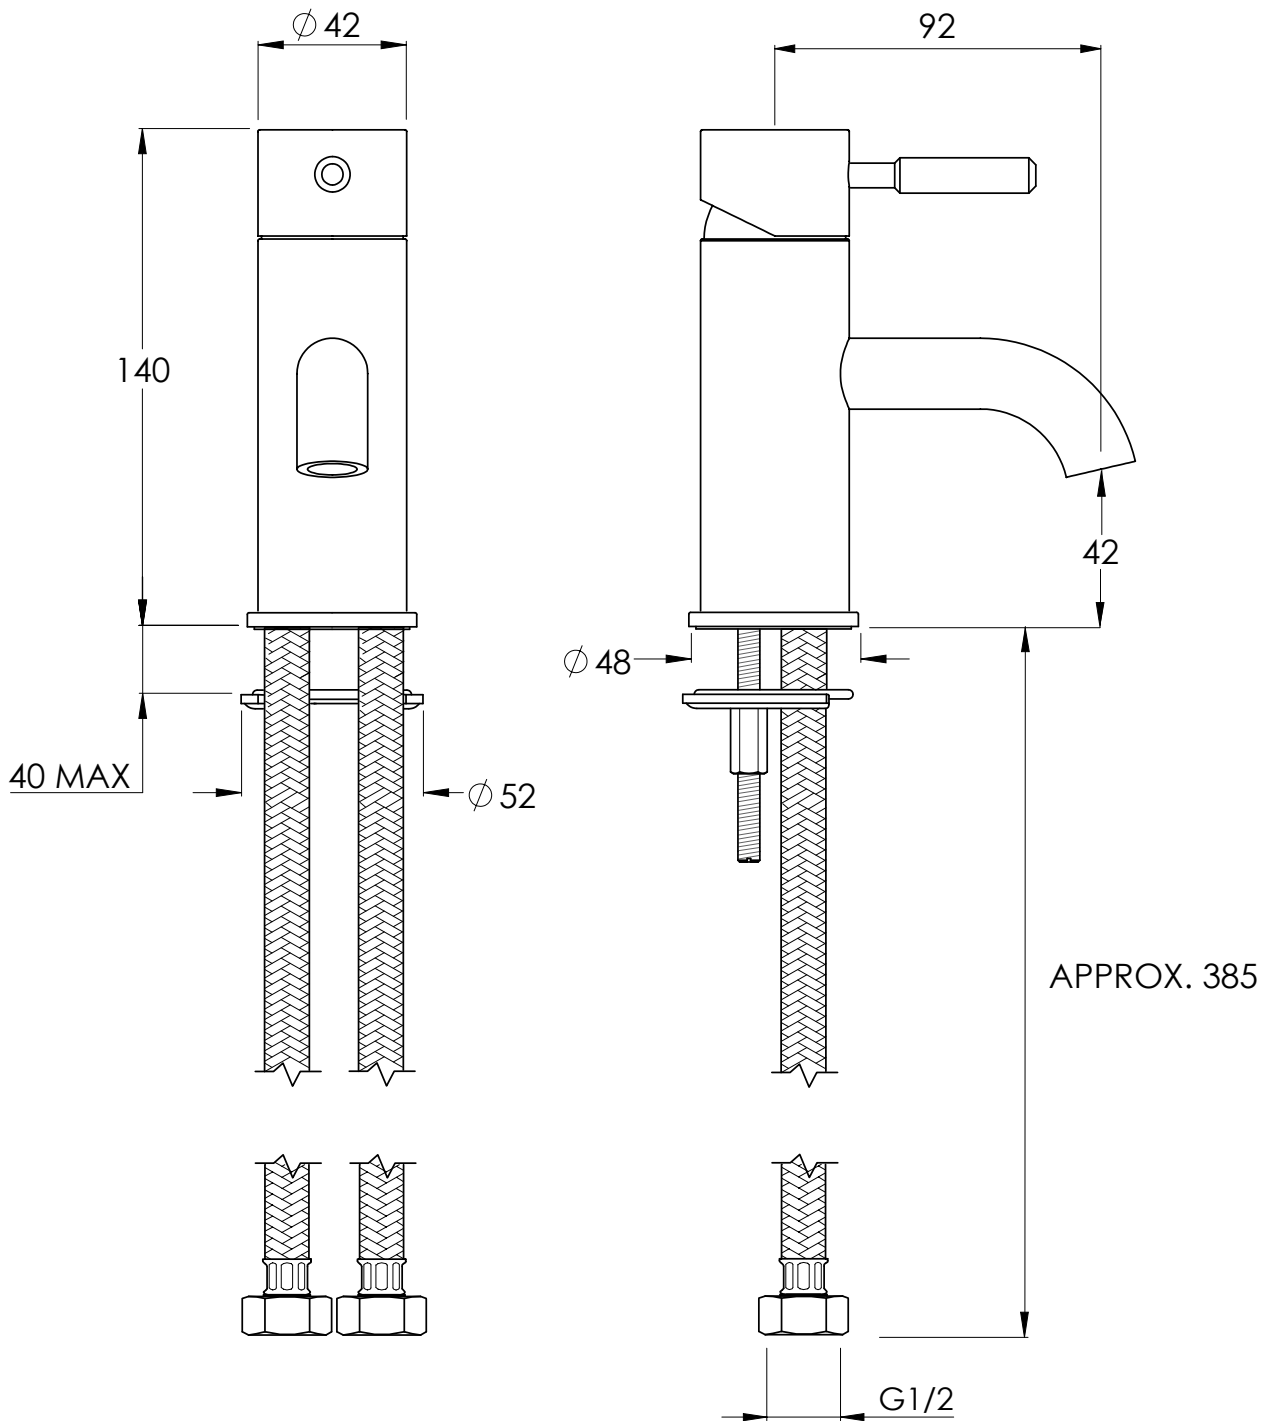

COALBROOK

DO1022

DOMO/DECCA MINI MONO BASIN  
MIXER

DATE: 21/06/2023

REVISION: A

DIMENSIONS IN MILLIMETRES

WHILST EVERY EFFORT IS MADE TO ENSURE THE ACCURACY OF THESE DATA SHEETS THEY ARE SUBJECT TO CHANGE WITHOUT NOTICE AS PART OF THE COMPANY'S PRODUCT DEVELOPMENT PROCESS