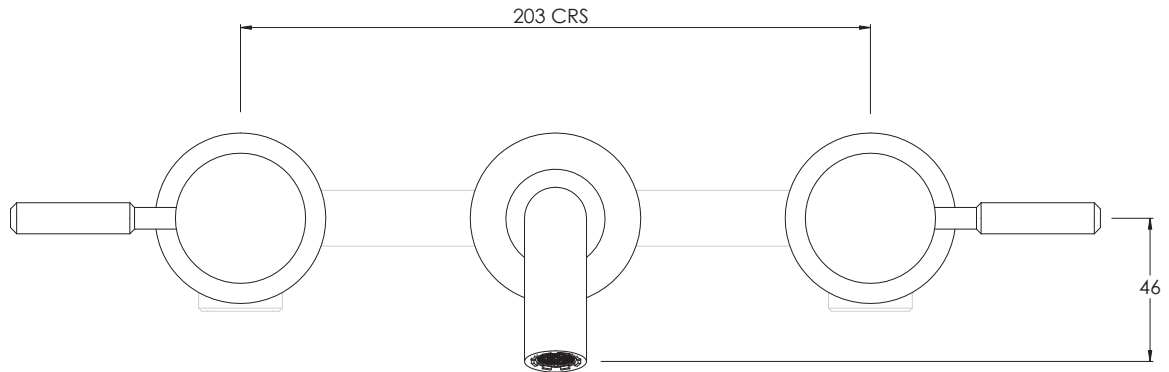

COALBROOK

DO1021

WALL BASIN MIXER WITH 190MM
SPOUT (WITH BOSS)

DATE: 05/01/22

REVISION: A

DIMENSIONS IN MILLIMETRES

WHILST EVERY EFFORT IS MADE TO ENSURE THE ACCURACY OF THESE DATA SHEETS THEY ARE SUBJECT TO CHANGE WITHOUT NOTICE AS PART OF THE COMPANY'S PRODUCT DEVELOPMENT PROCESS

COALBROOK

DO1011

WALL MOUNTED 3 HOLE BASIN
MIXER - 190 SPOUT

DATE: 05/01/22

REVISION: A

DIMENSIONS IN MILLIMETRES

WHILST EVERY EFFORT IS MADE TO ENSURE THE ACCURACY OF THESE DATA SHEETS THEY ARE SUBJECT TO CHANGE WITHOUT NOTICE AS PART OF THE COMPANY'S PRODUCT DEVELOPMENT PROCESS