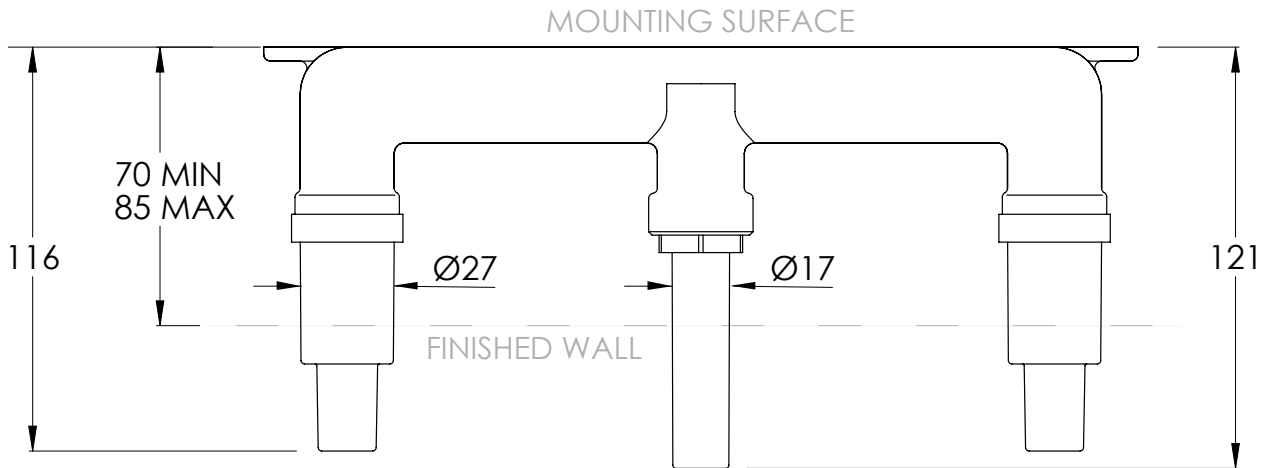

COALBROOK

DO1021

WALL BASIN MIXER WITH 190MM
SPOUT (WITH BOSS)

DATE: 05/01/22

REVISION: A

DIMENSIONS IN MILLIMETRES

WHILST EVERY EFFORT IS MADE TO ENSURE THE ACCURACY OF THESE DATA SHEETS THEY ARE SUBJECT TO CHANGE WITHOUT NOTICE AS PART OF THE COMPANY'S PRODUCT DEVELOPMENT PROCESS

COALBROOK

DO1011

WALL MOUNTED 3 HOLE BASIN
MIXER - 190 SPOUT

DATE: 05/01/22

REVISION: A

DIMENSIONS IN MILLIMETRES

WHILST EVERY EFFORT IS MADE TO ENSURE THE ACCURACY OF THESE DATA SHEETS THEY ARE SUBJECT TO CHANGE WITHOUT NOTICE AS PART OF THE COMPANY'S PRODUCT DEVELOPMENT PROCESS