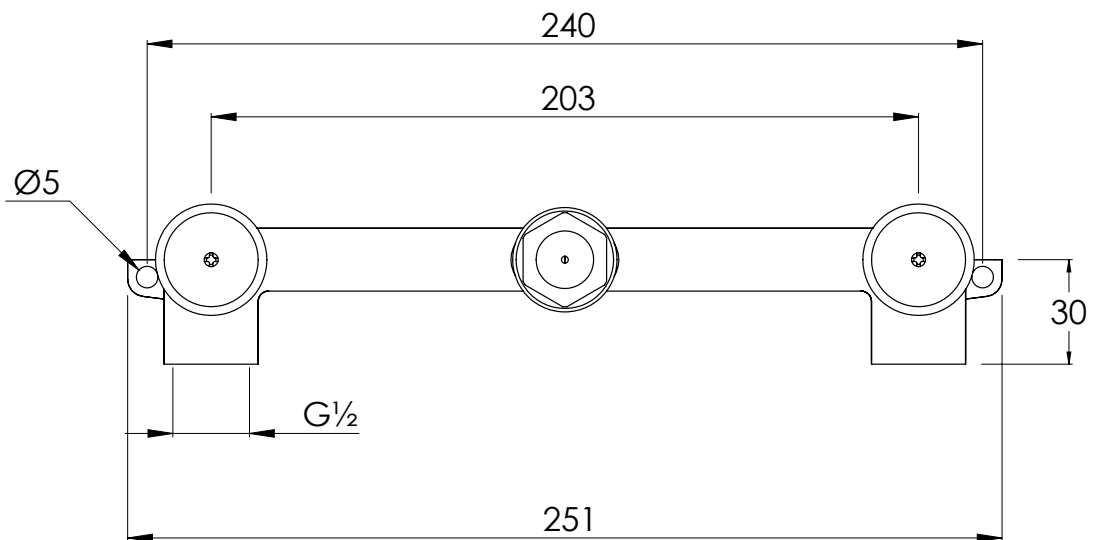

COALBROOK

DO1021

WALL BASIN MIXER WITH 190MM
SPOUT (WITH BOSS)

DATE: 05/01/22

REVISION: A

DIMENSIONS IN MILLIMETRES

WHILST EVERY EFFORT IS MADE TO ENSURE THE ACCURACY OF THESE DATA SHEETS THEY ARE SUBJECT TO CHANGE WITHOUT NOTICE AS PART OF THE COMPANY'S PRODUCT DEVELOPMENT PROCESS

COALBROOK

DO1011

WALL MOUNTED 3 HOLE BASIN
MIXER - 190 SPOUT

DATE: 05/01/22

REVISION: A

DIMENSIONS IN MILLIMETRES

WHILST EVERY EFFORT IS MADE TO ENSURE THE ACCURACY OF THESE DATA SHEETS THEY ARE SUBJECT TO CHANGE WITHOUT NOTICE AS PART OF THE COMPANY'S PRODUCT DEVELOPMENT PROCESS