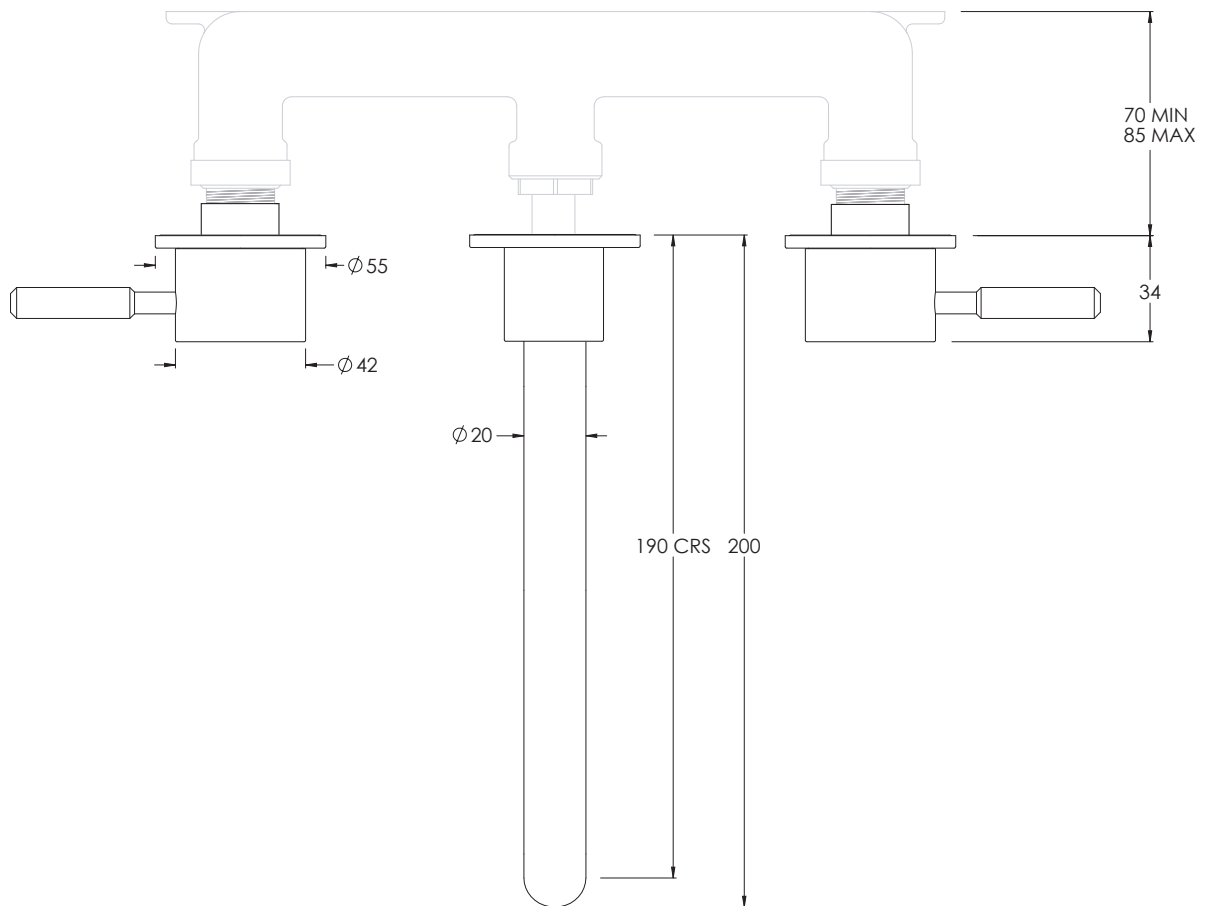

COALBROOK

DO1021

WALL BASIN MIXER WITH 190MM
SPOUT (WITH BOSS)

DATE: 05/01/22

REVISION: A

DIMENSIONS IN MILLIMETRES

WHILST EVERY EFFORT IS MADE TO ENSURE THE ACCURACY OF THESE DATA SHEETS THEY ARE SUBJECT TO CHANGE WITHOUT NOTICE AS PART OF THE COMPANY'S PRODUCT DEVELOPMENT PROCESS

COALBROOK

DO1011

WALL MOUNTED 3 HOLE BASIN
MIXER - 190 SPOUT

DATE: 05/01/22

REVISION: A

DIMENSIONS IN MILLIMETRES

WHILST EVERY EFFORT IS MADE TO ENSURE THE ACCURACY OF THESE DATA SHEETS THEY ARE SUBJECT TO CHANGE WITHOUT NOTICE AS PART OF THE COMPANY'S PRODUCT DEVELOPMENT PROCESS