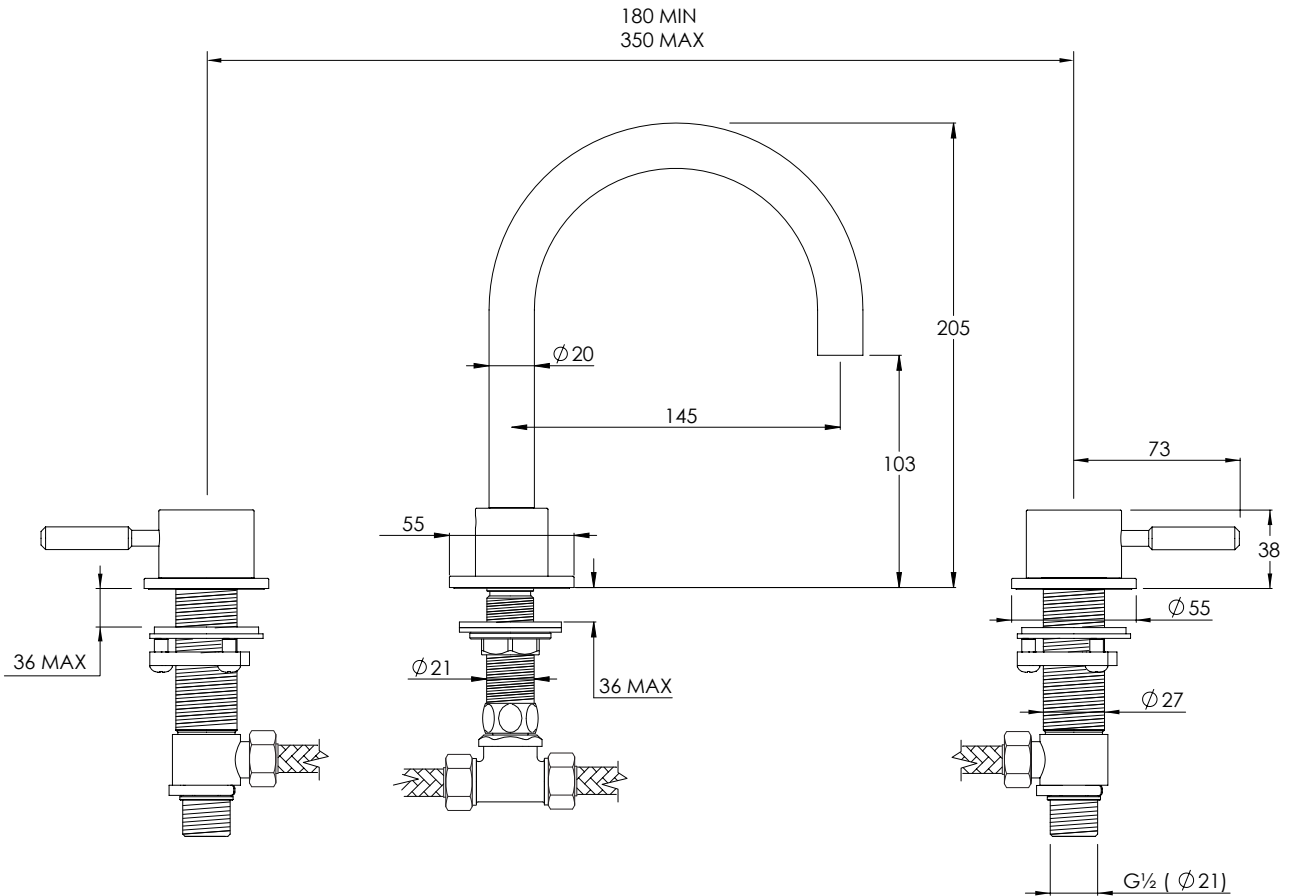

COALBROOK

DO1016

DECK MOUNTED 3 HOLE BASIN
MIXER WITH ROUND SWIVEL SPOUT

DATE: 02/09/21

REVISION: A

DIMENSIONS IN MILLIMETRES

WHILST EVERY EFFORT IS MADE TO ENSURE THE ACCURACY OF THESE DATA SHEETS THEY ARE SUBJECT TO CHANGE WITHOUT NOTICE AS PART OF THE COMPANY'S PRODUCT DEVELOPMENT PROCESS