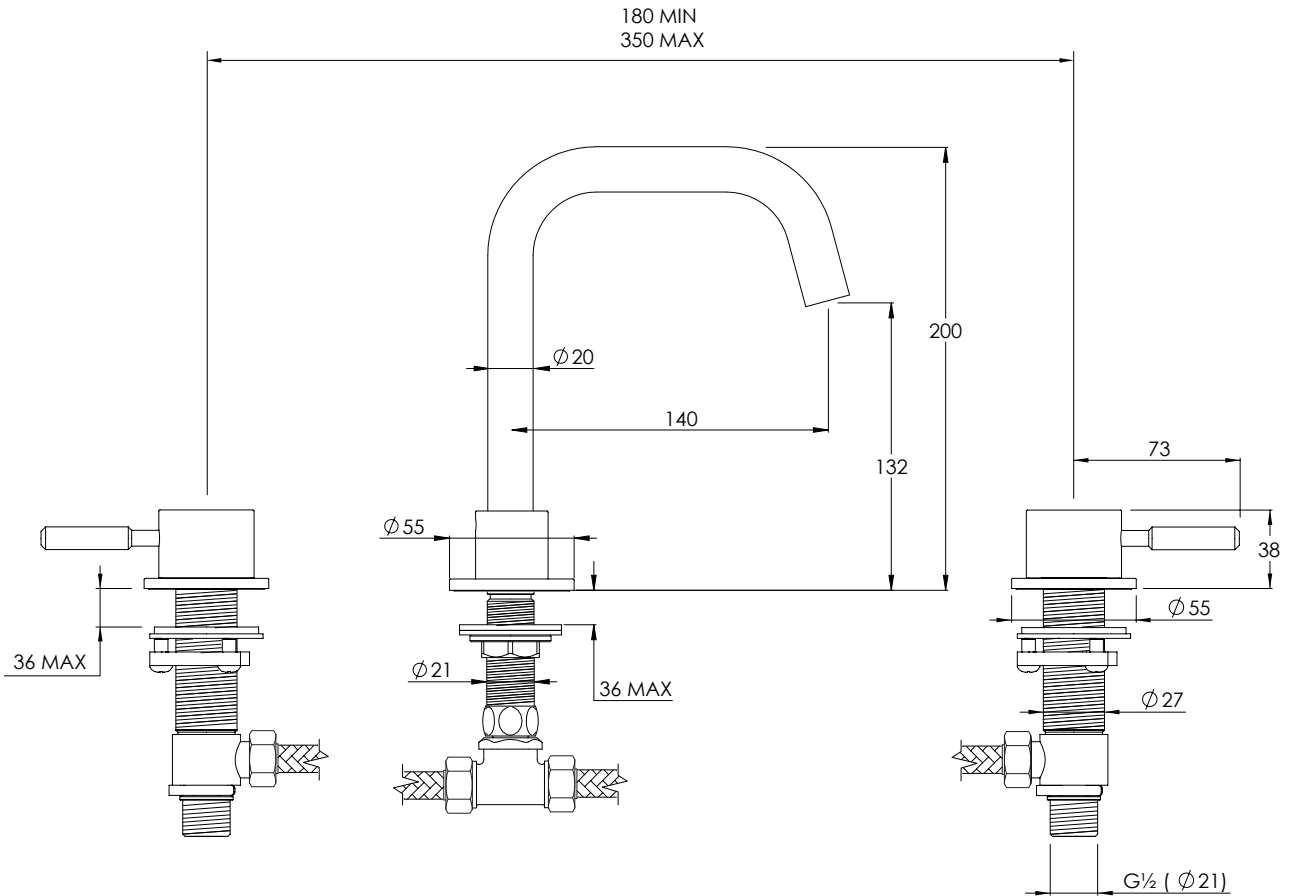

COALBROOK

DO1015

DECK MOUNTED 3 HOLE BASIN  
MIXER WITH ANGLED SWIVEL SPOUT

DATE: 02/09/21

REVISION: A

DIMENSIONS IN MILLIMETRES

WHILST EVERY EFFORT IS MADE TO ENSURE THE ACCURACY OF THESE DATA SHEETS THEY ARE SUBJECT TO CHANGE WITHOUT NOTICE AS PART OF THE COMPANY'S PRODUCT DEVELOPMENT PROCESS