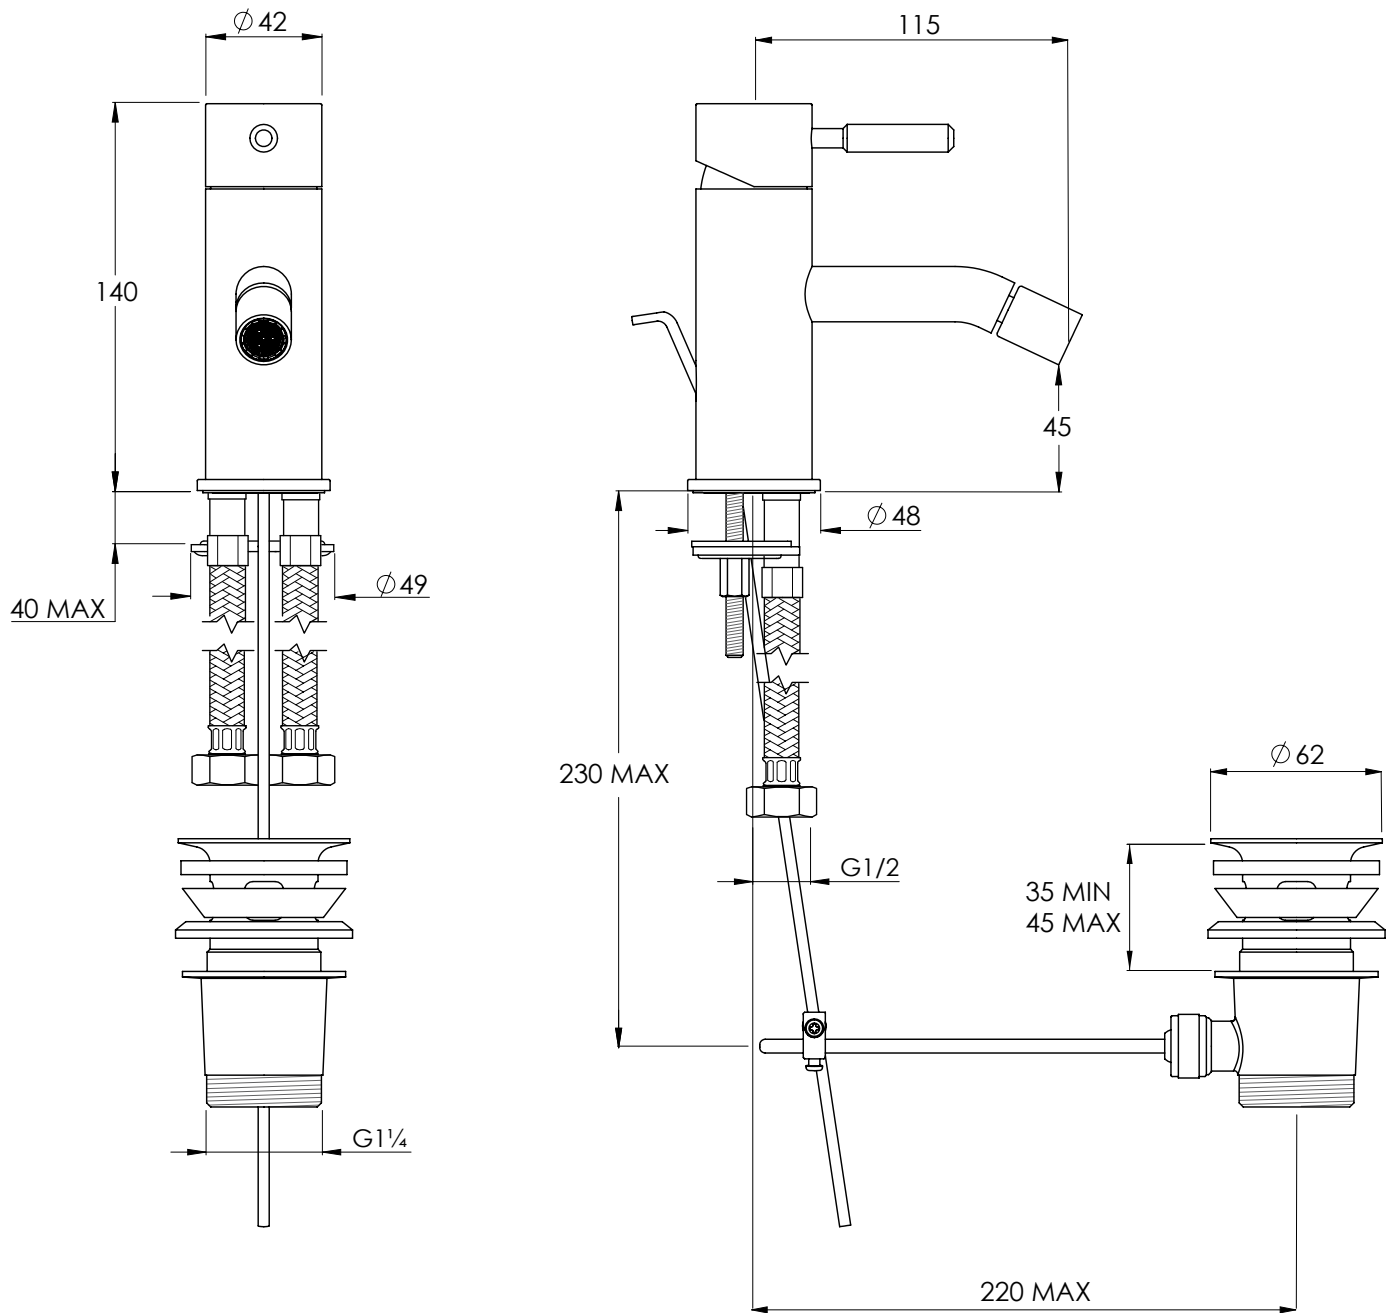

DO1010

DOMO MONO BIDET MIXER

COALBROOK

DATE: 23/02/2024

REVISION: A

DIMENSIONS IN MILLIMETRES

WHILST EVERY EFFORT IS MADE TO ENSURE THE ACCURACY OF THESE DATA SHEETS THEY ARE SUBJECT TO CHANGE WITHOUT NOTICE AS PART OF THE COMPANY'S PRODUCT DEVELOPMENT PROCESS