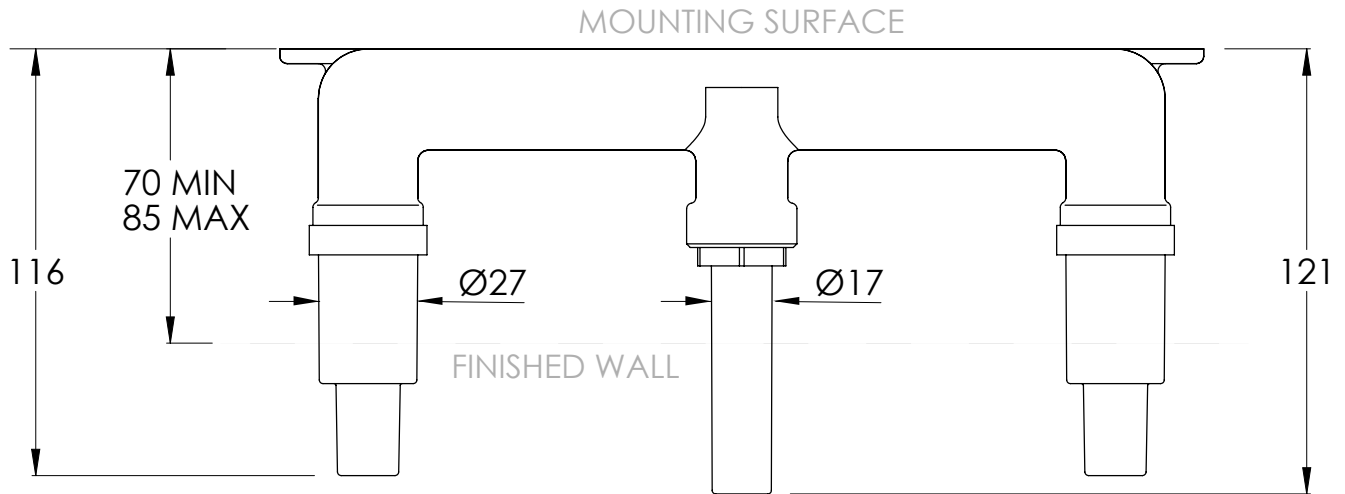

COALBROOK

DO1008

WALL MOUNTED 3 HOLE BASIN
MIXER - TRIM

DATE: 06/10/21

REVISION: B

DIMENSIONS IN MILLIMETRES

WHILST EVERY EFFORT IS MADE TO ENSURE THE ACCURACY OF THESE DATA SHEETS THEY ARE SUBJECT TO CHANGE WITHOUT NOTICE AS PART OF THE COMPANY'S PRODUCT DEVELOPMENT PROCESS

COALBROOK

C01301

3TH WALL MOUNTED BASIN MIXER
ROUGH

DATE: 06/10/21

REVISION: A

DIMENSIONS IN MILLIMETRES

WHILST EVERY EFFORT IS MADE TO ENSURE THE ACCURACY OF THESE DATA SHEETS THEY ARE SUBJECT TO CHANGE WITHOUT NOTICE AS PART OF THE COMPANY'S PRODUCT DEVELOPMENT PROCESS