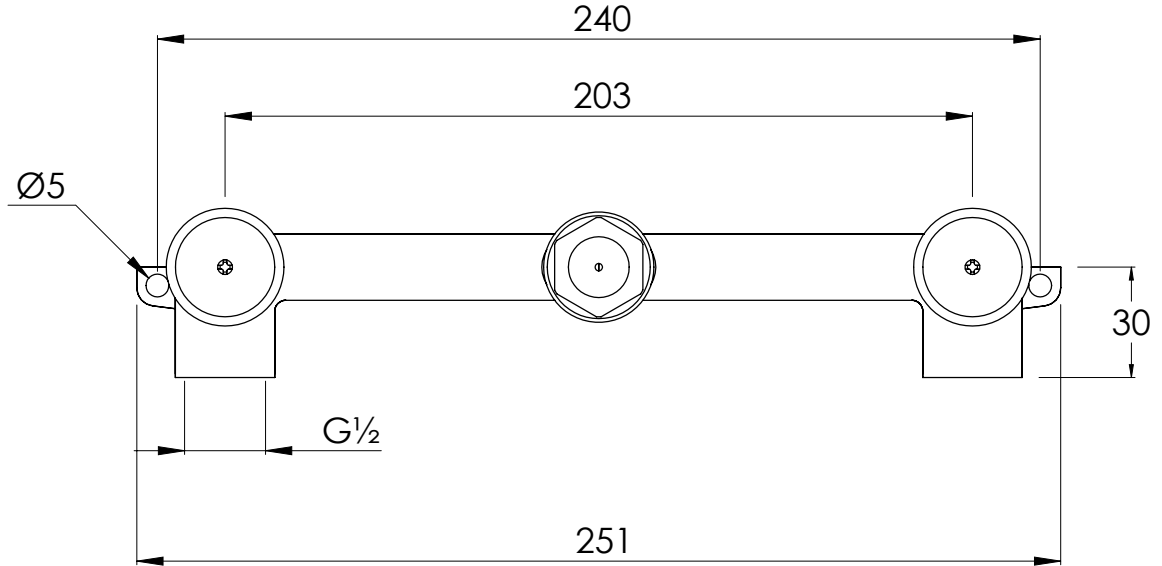

COALBROOK

DO1008

WALL MOUNTED 3 HOLE BASIN
MIXER - TRIM

DATE: 06/10/21

REVISION: B

DIMENSIONS IN MILLIMETRES

WHILST EVERY EFFORT IS MADE TO ENSURE THE ACCURACY OF THESE DATA SHEETS THEY ARE SUBJECT TO CHANGE WITHOUT NOTICE AS PART OF THE COMPANY'S PRODUCT DEVELOPMENT PROCESS

COALBROOK

C01301

3TH WALL MOUNTED BASIN MIXER
ROUGH

DATE: 06/10/21

REVISION: A

DIMENSIONS IN MILLIMETRES

WHILST EVERY EFFORT IS MADE TO ENSURE THE ACCURACY OF THESE DATA SHEETS THEY ARE SUBJECT TO CHANGE WITHOUT NOTICE AS PART OF THE COMPANY'S PRODUCT DEVELOPMENT PROCESS