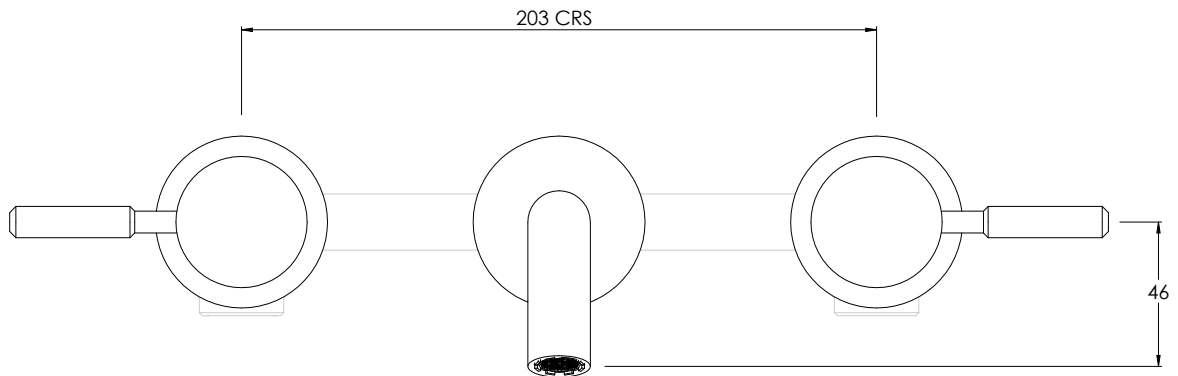

COALBROOK

DO1008

WALL MOUNTED 3 HOLE BASIN
MIXER - TRIM

DATE: 06/10/21

REVISION: B

DIMENSIONS IN MILLIMETRES

WHILST EVERY EFFORT IS MADE TO ENSURE THE ACCURACY OF THESE DATA SHEETS THEY ARE SUBJECT TO CHANGE WITHOUT NOTICE AS PART OF THE COMPANY'S PRODUCT DEVELOPMENT PROCESS

COALBROOK

C01301

3TH WALL MOUNTED BASIN MIXER
ROUGH

DATE: 06/10/21

REVISION: A

DIMENSIONS IN MILLIMETRES

WHILST EVERY EFFORT IS MADE TO ENSURE THE ACCURACY OF THESE DATA SHEETS THEY ARE SUBJECT TO CHANGE WITHOUT NOTICE AS PART OF THE COMPANY'S PRODUCT DEVELOPMENT PROCESS