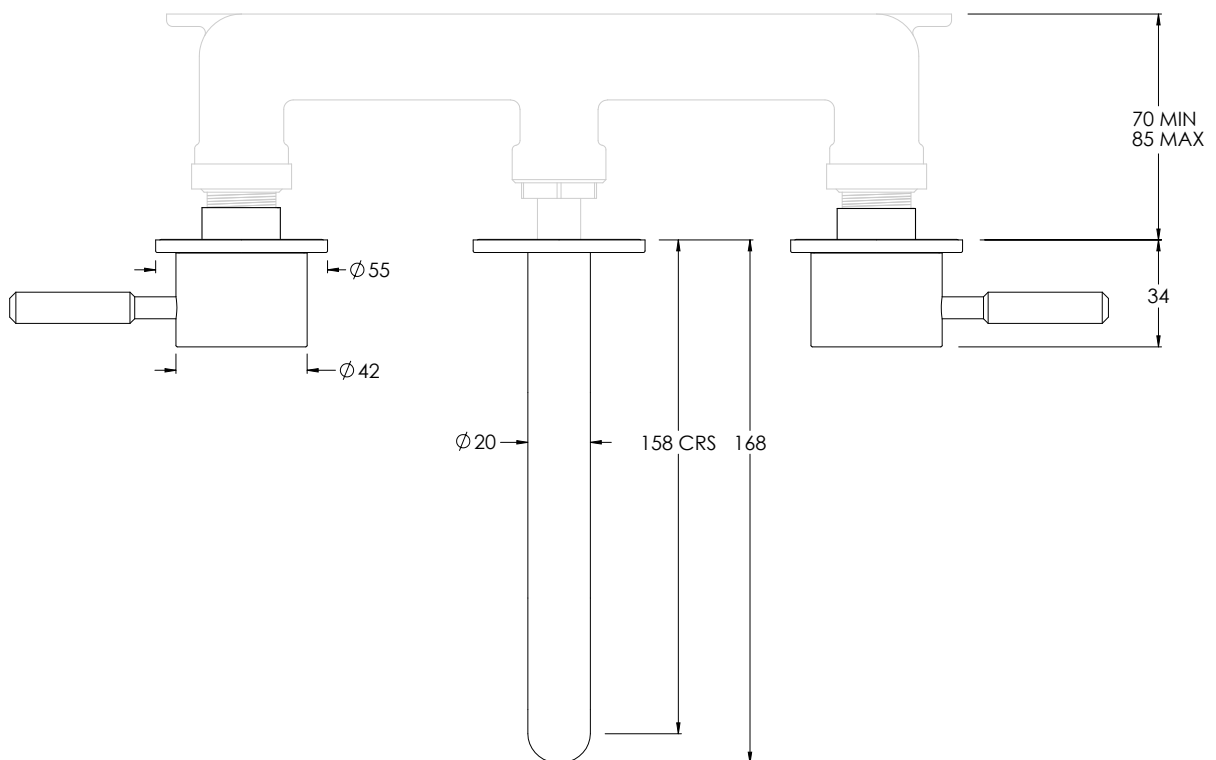

COALBROOK

DO1008

WALL MOUNTED 3 HOLE BASIN
MIXER - TRIM

DATE: 06/10/21

REVISION: B

DIMENSIONS IN MILLIMETRES

WHILST EVERY EFFORT IS MADE TO ENSURE THE ACCURACY OF THESE DATA SHEETS THEY ARE SUBJECT TO CHANGE WITHOUT NOTICE AS PART OF THE COMPANY'S PRODUCT DEVELOPMENT PROCESS

COALBROOK

C01301

3TH WALL MOUNTED BASIN MIXER
ROUGH

DATE: 06/10/21

REVISION: A

DIMENSIONS IN MILLIMETRES

WHILST EVERY EFFORT IS MADE TO ENSURE THE ACCURACY OF THESE DATA SHEETS THEY ARE SUBJECT TO CHANGE WITHOUT NOTICE AS PART OF THE COMPANY'S PRODUCT DEVELOPMENT PROCESS