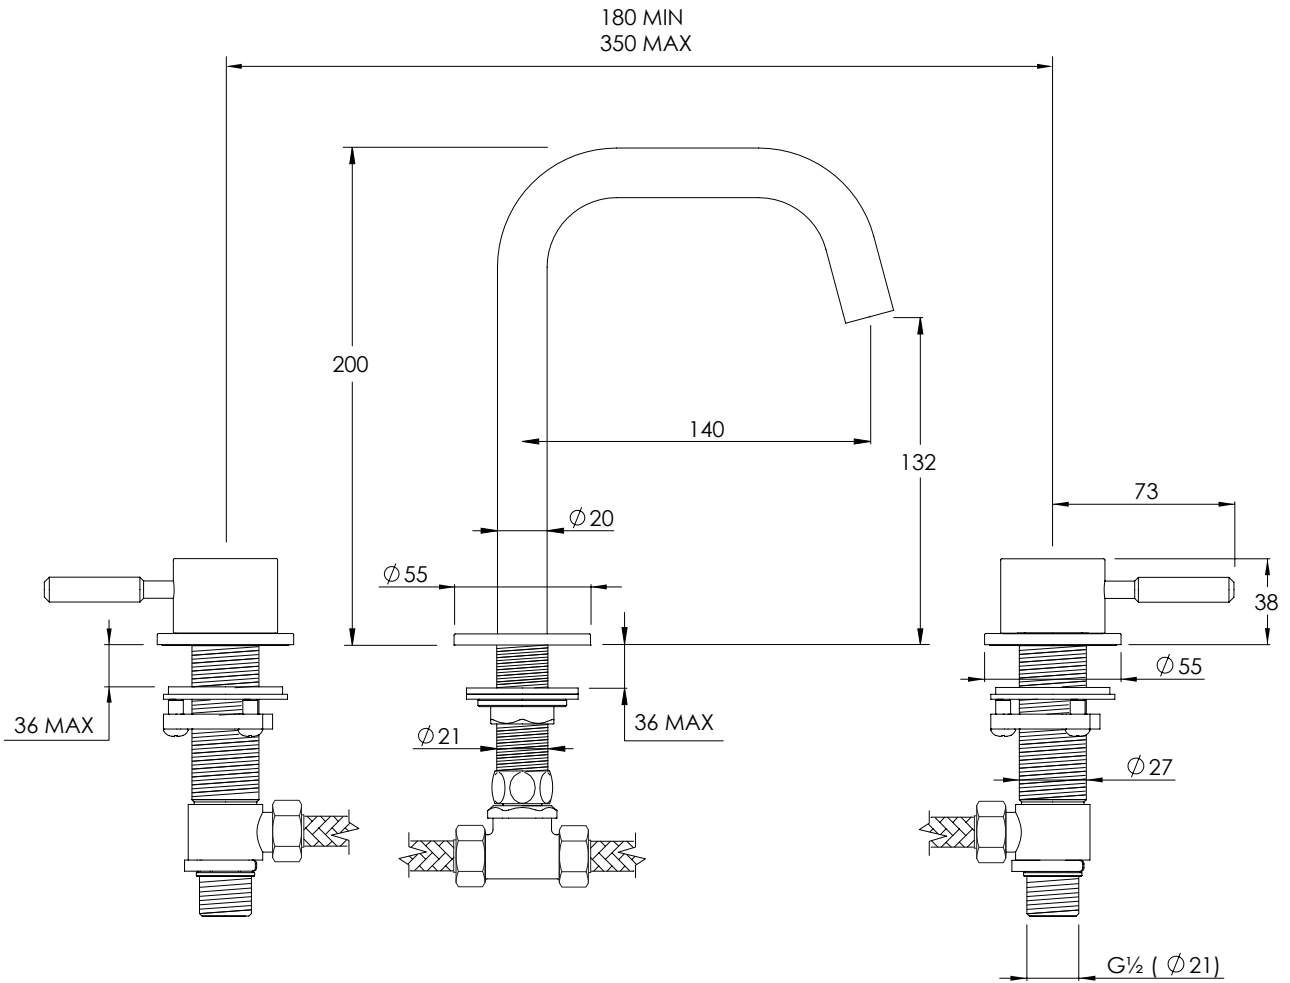

COALBROOK

DO1005

DECK MOUNTED 3 HOLE BASIN
MIXER WITH ANGLED SPOUT

DATE: 03/09/19

REVISION: A

DIMENSIONS IN MILLIMETRES

WHILST EVERY EFFORT IS MADE TO ENSURE THE ACCURACY OF THESE DATA SHEETS THEY ARE SUBJECT TO CHANGE WITHOUT NOTICE AS PART OF THE COMPANY'S PRODUCT DEVELOPMENT PROCESS