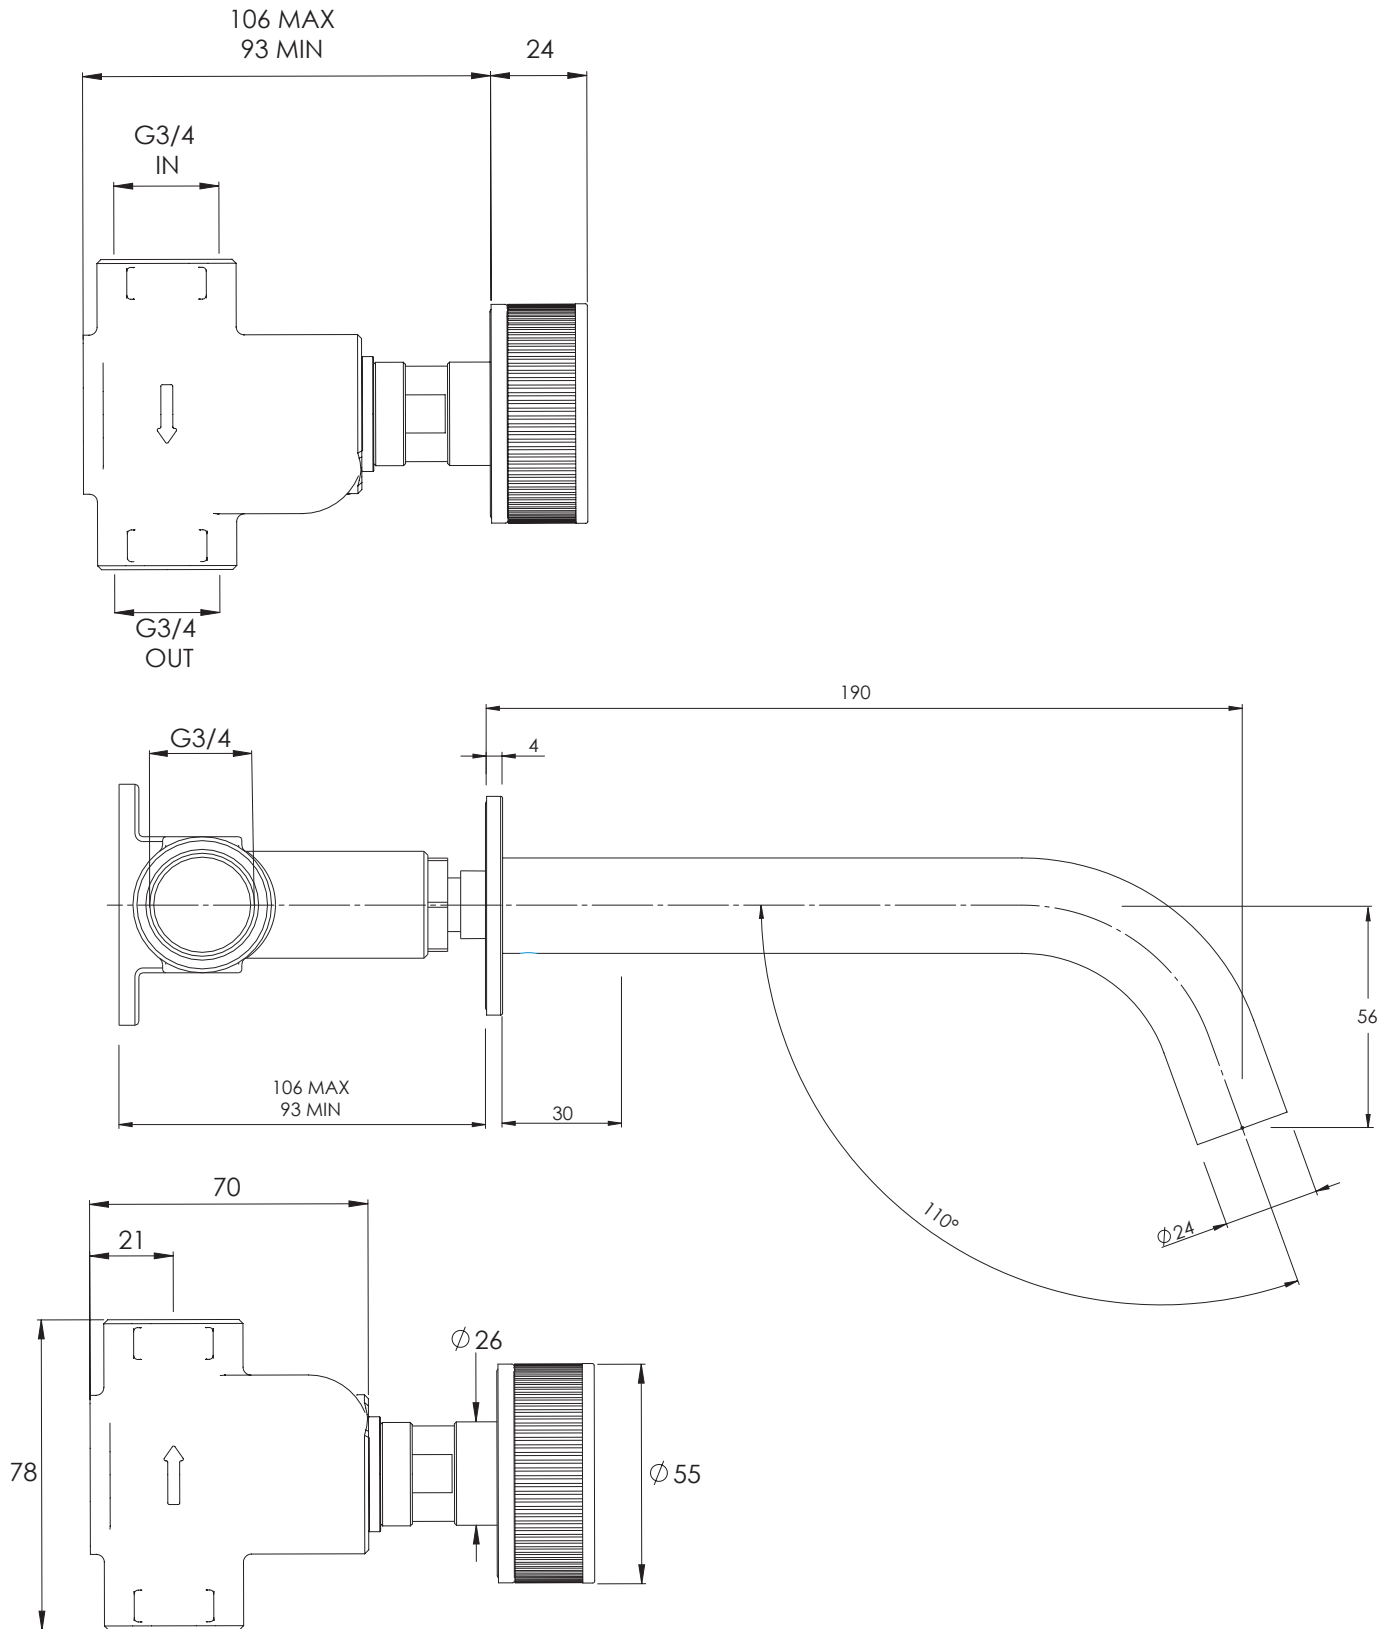

COALBROOK

DC2005

WALL MOUNTED BATH FILLER

DATE: 05/01/22

REVISION: A

DIMENSIONS IN MILLIMETRES

WHILST EVERY EFFORT IS MADE TO ENSURE THE ACCURACY OF THESE DATA SHEETS THEY ARE SUBJECT TO CHANGE WITHOUT NOTICE AS PART OF THE COMPANY'S PRODUCT DEVELOPMENT PROCESS