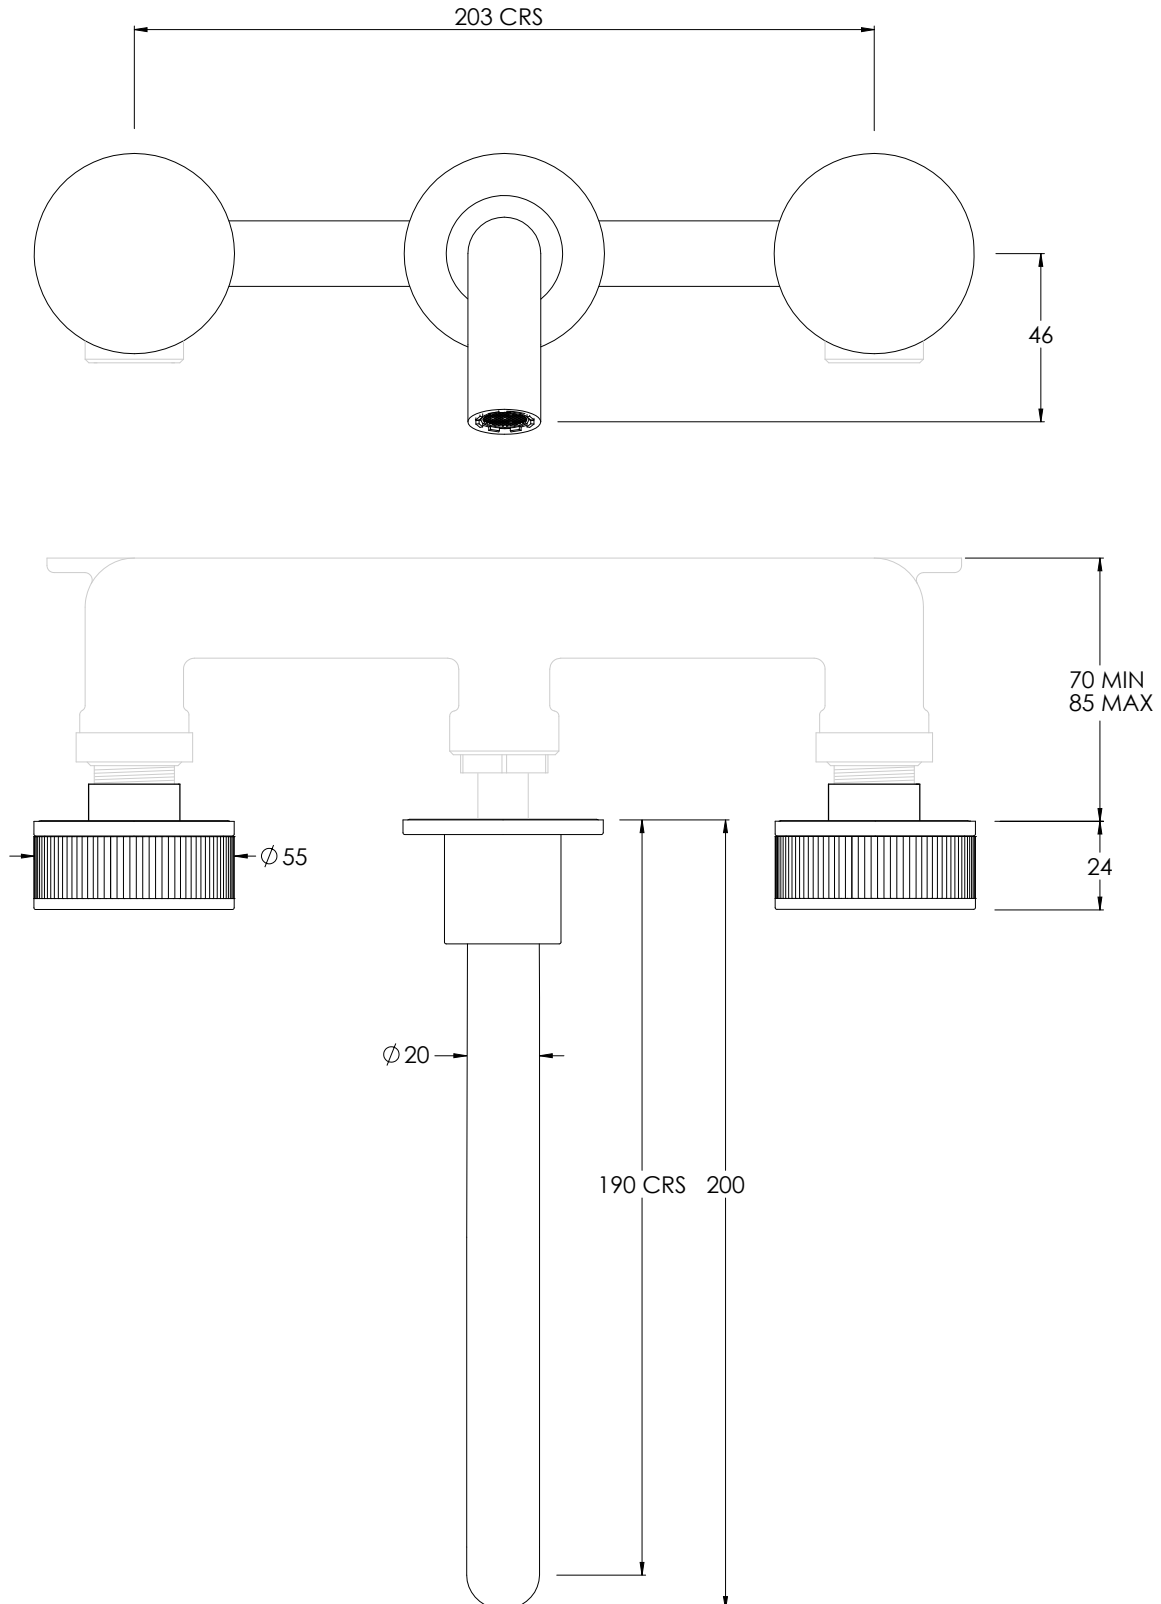

COALBROOK

DC1021

WALL BASIN MIXER WITH 190MM
SPOUT (WITH BOSS)

DATE: 05/01/22

REVISION: A

DIMENSIONS IN MILLIMETRES

WHILST EVERY EFFORT IS MADE TO ENSURE THE ACCURACY OF THESE DATA SHEETS THEY ARE SUBJECT TO CHANGE WITHOUT NOTICE AS PART OF THE COMPANY'S PRODUCT DEVELOPMENT PROCESS