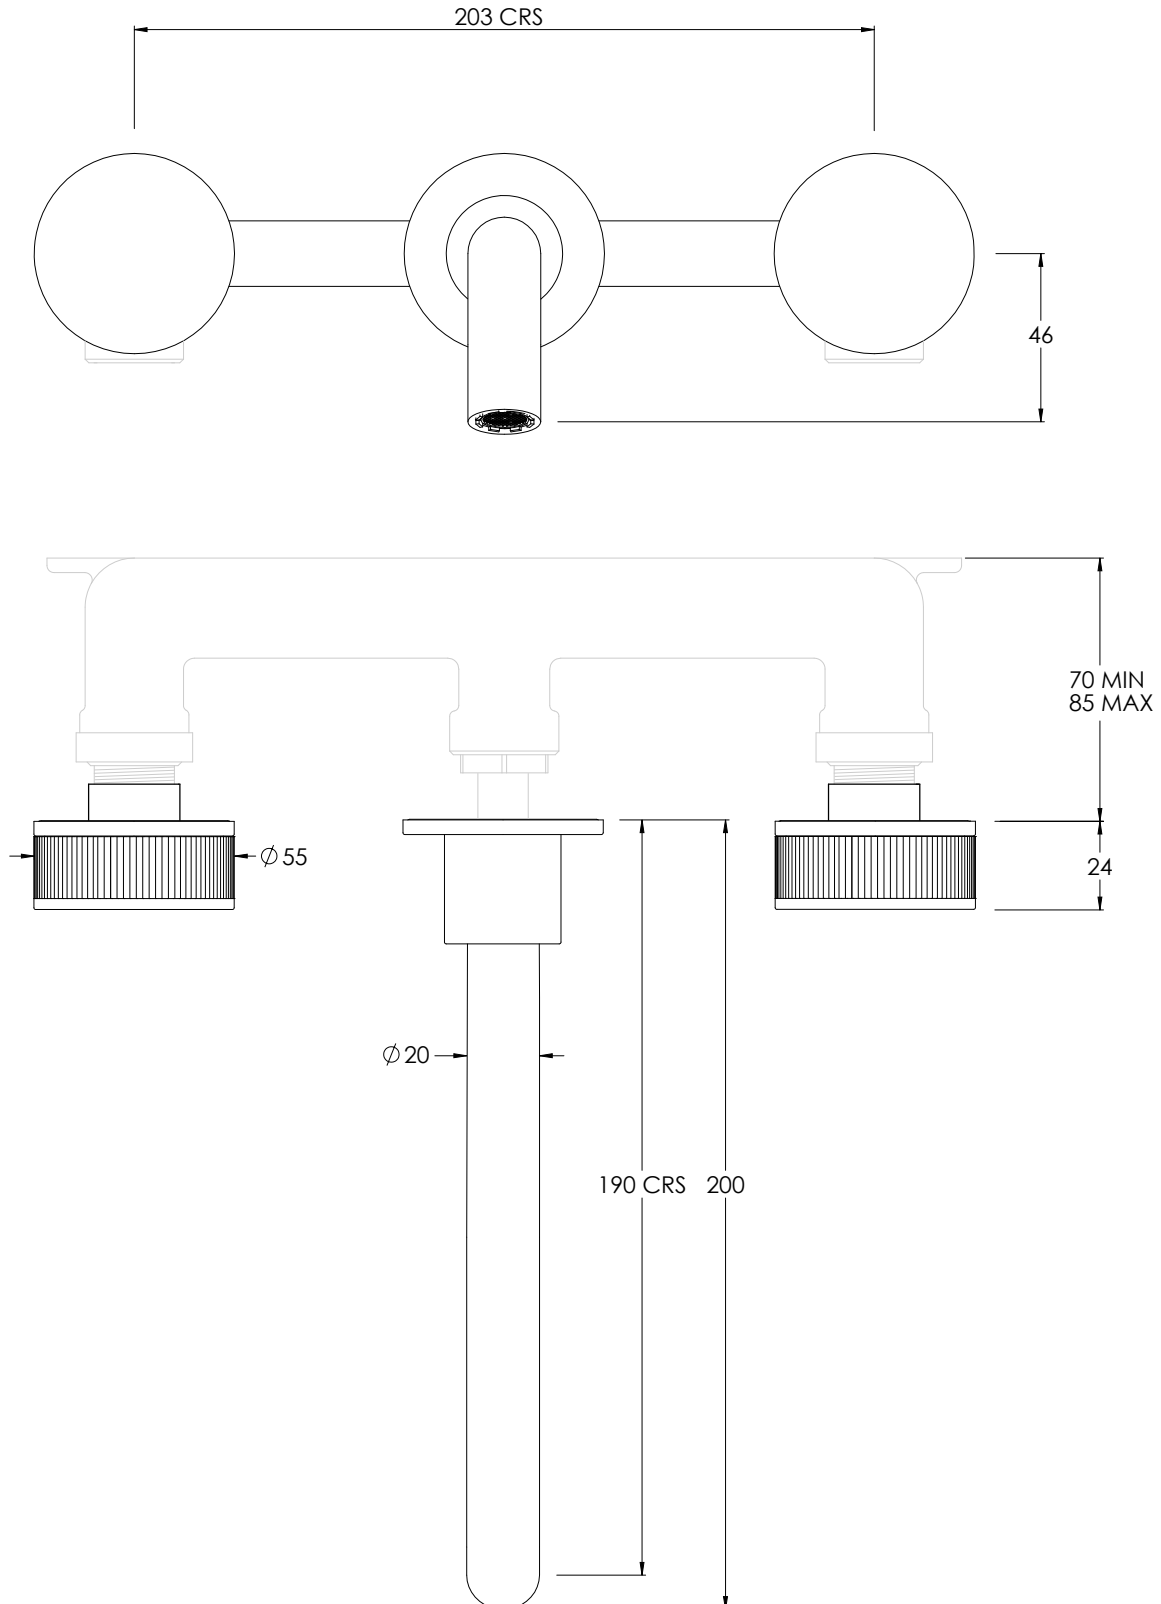

COALBROOK

DC1021

WALL BASIN MIXER WITH 190MM
SPOUT (WITH BOSS)

DATE: 05/01/22

REVISION: A

DIMENSIONS IN MILLIMETRES

WHILST EVERY EFFORT IS MADE TO ENSURE THE ACCURACY OF THESE DATA SHEETS THEY ARE SUBJECT TO CHANGE WITHOUT NOTICE AS PART OF THE COMPANY'S PRODUCT DEVELOPMENT PROCESS

COALBROOK

DC1008

WALL MOUNTED 3 HOLE BASIN
MIXER - ROUGH

DATE: 06/10/21

REVISION: B

DIMENSIONS IN MILLIMETRES

WHILST EVERY EFFORT IS MADE TO ENSURE THE ACCURACY OF THESE DATA SHEETS THEY ARE SUBJECT TO CHANGE WITHOUT NOTICE AS PART OF THE COMPANY'S PRODUCT DEVELOPMENT PROCESS