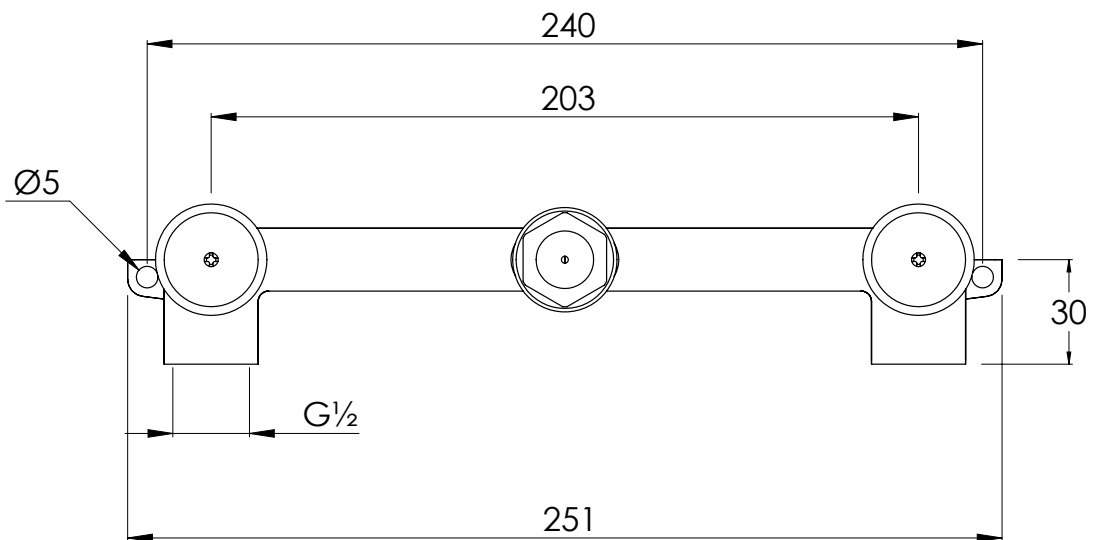

COALBROOK

DC1021

WALL BASIN MIXER WITH 190MM
SPOUT (WITH BOSS)

DATE: 05/01/22

REVISION: A

DIMENSIONS IN MILLIMETRES

WHILST EVERY EFFORT IS MADE TO ENSURE THE ACCURACY OF THESE DATA SHEETS THEY ARE SUBJECT TO CHANGE WITHOUT NOTICE AS PART OF THE COMPANY'S PRODUCT DEVELOPMENT PROCESS

COALBROOK

DC1008

WALL MOUNTED 3 HOLE BASIN
MIXER - ROUGH

DATE: 06/10/21

REVISION: B

DIMENSIONS IN MILLIMETRES

WHILST EVERY EFFORT IS MADE TO ENSURE THE ACCURACY OF THESE DATA SHEETS THEY ARE SUBJECT TO CHANGE WITHOUT NOTICE AS PART OF THE COMPANY'S PRODUCT DEVELOPMENT PROCESS