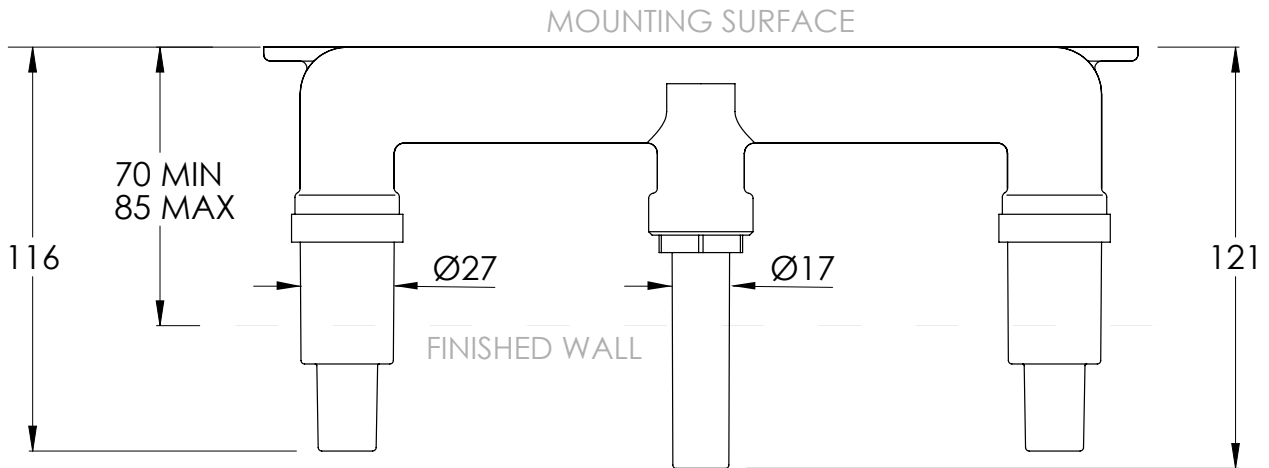

COALBROOK

DC1021

WALL BASIN MIXER WITH 190MM
SPOUT (WITH BOSS)

DATE: 05/01/22

REVISION: A

DIMENSIONS IN MILLIMETRES

WHILST EVERY EFFORT IS MADE TO ENSURE THE ACCURACY OF THESE DATA SHEETS THEY ARE SUBJECT TO CHANGE WITHOUT NOTICE AS PART OF THE COMPANY'S PRODUCT DEVELOPMENT PROCESS

COALBROOK

DC1008

WALL MOUNTED 3 HOLE BASIN
MIXER - ROUGH

DATE: 06/10/21

REVISION: B

DIMENSIONS IN MILLIMETRES

WHILST EVERY EFFORT IS MADE TO ENSURE THE ACCURACY OF THESE DATA SHEETS THEY ARE SUBJECT TO CHANGE WITHOUT NOTICE AS PART OF THE COMPANY'S PRODUCT DEVELOPMENT PROCESS