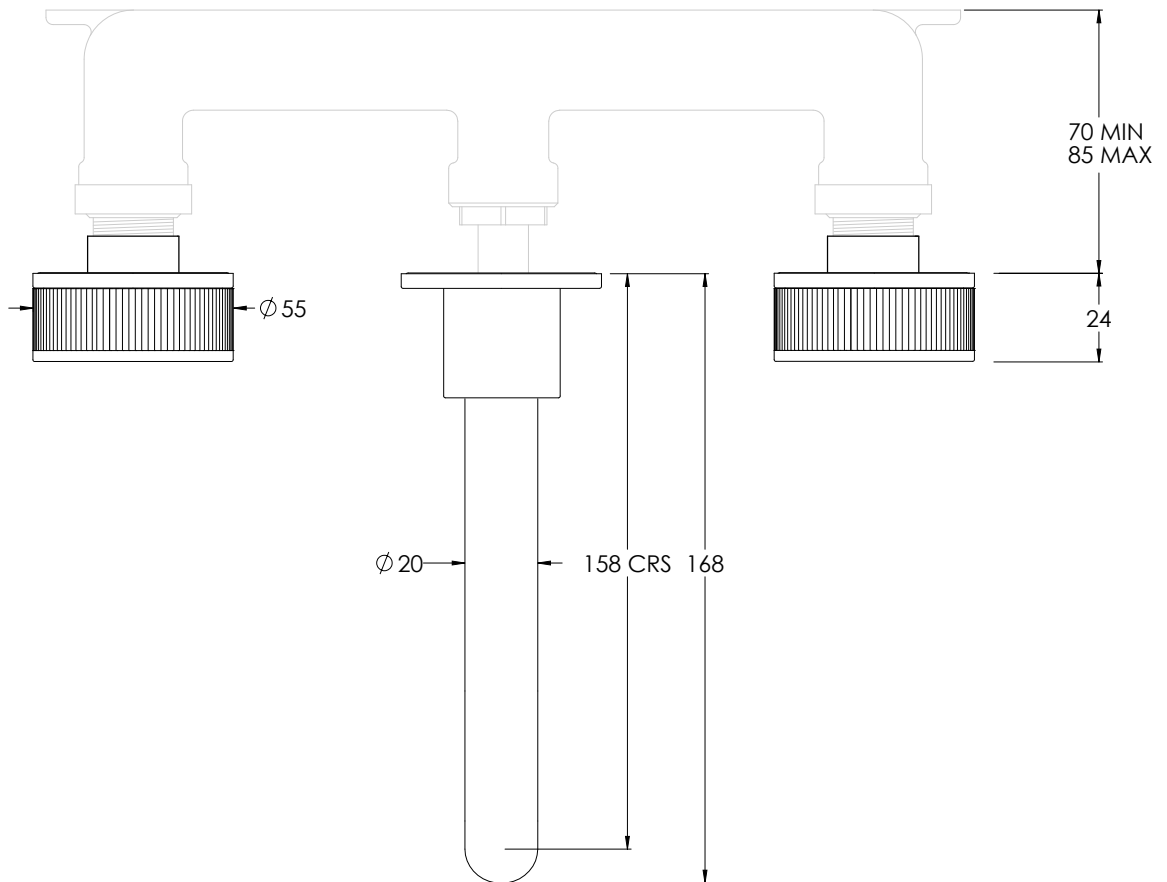

COALBROOK

DC1018

WALL MOUNTED 3 HOLE BASIN
MIXER

DATE: 07/01/22

REVISION: A

DIMENSIONS IN MILLIMETRES

WHILST EVERY EFFORT IS MADE TO ENSURE THE ACCURACY OF THESE DATA SHEETS THEY ARE SUBJECT TO CHANGE WITHOUT NOTICE AS PART OF THE COMPANY'S PRODUCT DEVELOPMENT PROCESS

COALBROOK

C01301

3TH WALL MOUNTED BASIN MIXER
ROUGH

DATE: 06/10/21

REVISION: A

DIMENSIONS IN MILLIMETRES

WHILST EVERY EFFORT IS MADE TO ENSURE THE ACCURACY OF THESE DATA SHEETS THEY ARE SUBJECT TO CHANGE WITHOUT NOTICE AS PART OF THE COMPANY'S PRODUCT DEVELOPMENT PROCESS