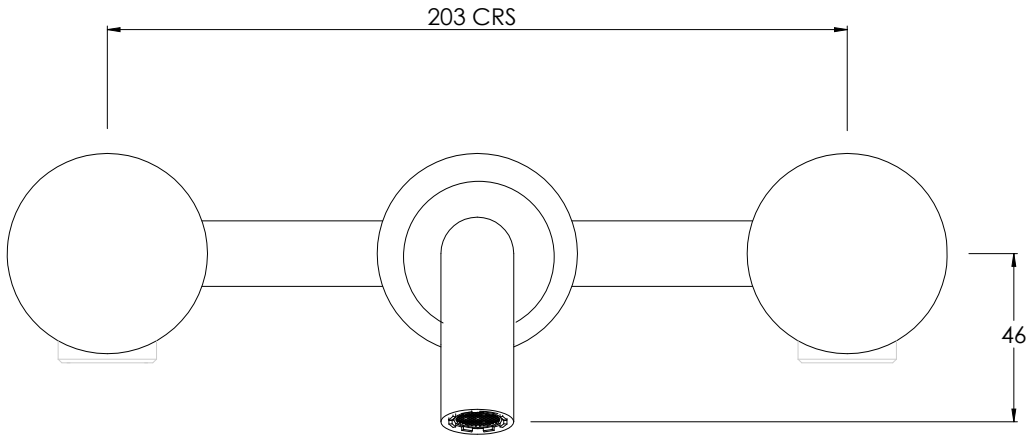

COALBROOK

DC1018

WALL MOUNTED 3 HOLE BASIN
MIXER

DATE: 07/01/22

REVISION: A

DIMENSIONS IN MILLIMETRES

WHILST EVERY EFFORT IS MADE TO ENSURE THE ACCURACY OF THESE DATA SHEETS THEY ARE SUBJECT TO CHANGE WITHOUT NOTICE AS PART OF THE COMPANY'S PRODUCT DEVELOPMENT PROCESS

COALBROOK

C01301

3TH WALL MOUNTED BASIN MIXER
ROUGH

DATE: 06/10/21

REVISION: A

DIMENSIONS IN MILLIMETRES

WHILST EVERY EFFORT IS MADE TO ENSURE THE ACCURACY OF THESE DATA SHEETS THEY ARE SUBJECT TO CHANGE WITHOUT NOTICE AS PART OF THE COMPANY'S PRODUCT DEVELOPMENT PROCESS