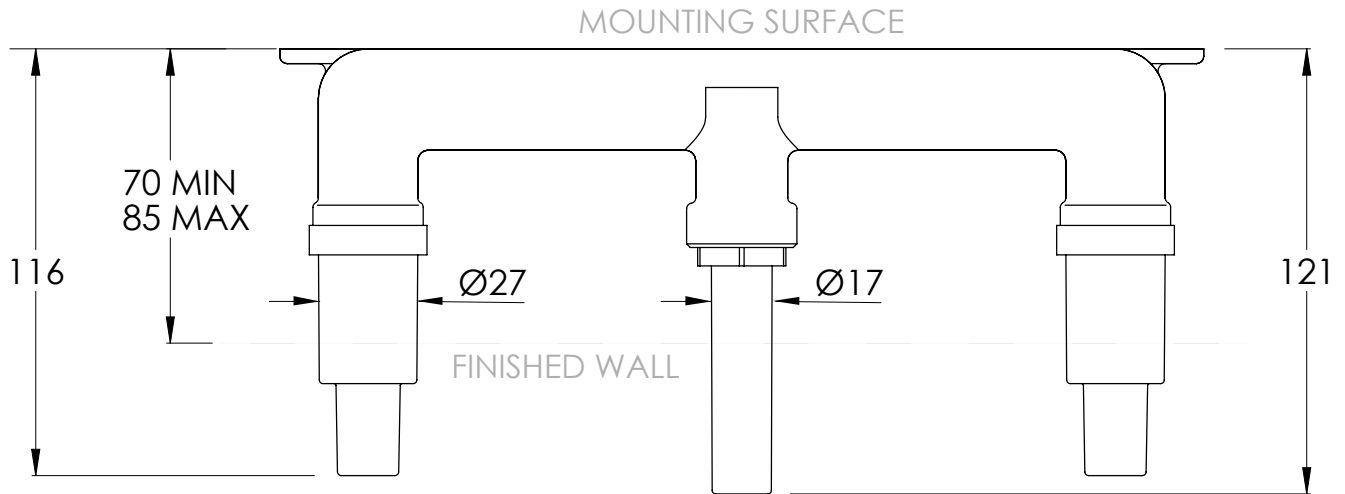

COALBROOK

DC1018

WALL MOUNTED 3 HOLE BASIN
MIXER

DATE: 07/01/22

REVISION: A

DIMENSIONS IN MILLIMETRES

WHILST EVERY EFFORT IS MADE TO ENSURE THE ACCURACY OF THESE DATA SHEETS THEY ARE SUBJECT TO CHANGE WITHOUT NOTICE AS PART OF THE COMPANY'S PRODUCT DEVELOPMENT PROCESS

COALBROOK

C01301

3TH WALL MOUNTED BASIN MIXER
ROUGH

DATE: 06/10/21

REVISION: A

DIMENSIONS IN MILLIMETRES

WHILST EVERY EFFORT IS MADE TO ENSURE THE ACCURACY OF THESE DATA SHEETS THEY ARE SUBJECT TO CHANGE WITHOUT NOTICE AS PART OF THE COMPANY'S PRODUCT DEVELOPMENT PROCESS