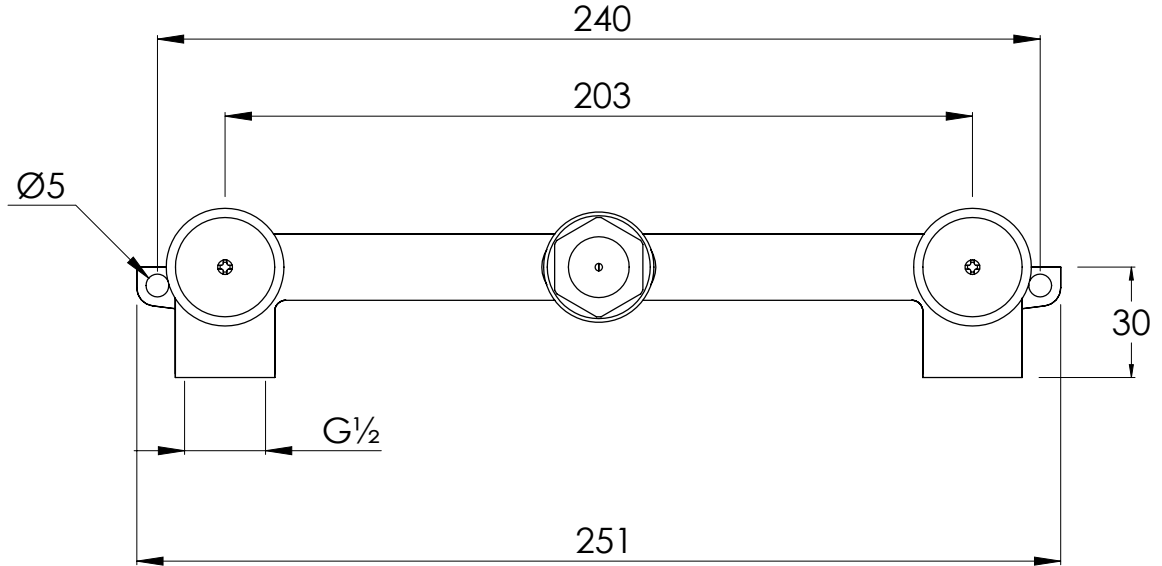

COALBROOK

DC1018

WALL MOUNTED 3 HOLE BASIN
MIXER

DATE: 07/01/22

REVISION: A

DIMENSIONS IN MILLIMETRES

WHILST EVERY EFFORT IS MADE TO ENSURE THE ACCURACY OF THESE DATA SHEETS THEY ARE SUBJECT TO CHANGE WITHOUT NOTICE AS PART OF THE COMPANY'S PRODUCT DEVELOPMENT PROCESS

COALBROOK

C01301

3TH WALL MOUNTED BASIN MIXER
ROUGH

DATE: 06/10/21

REVISION: A

DIMENSIONS IN MILLIMETRES

WHILST EVERY EFFORT IS MADE TO ENSURE THE ACCURACY OF THESE DATA SHEETS THEY ARE SUBJECT TO CHANGE WITHOUT NOTICE AS PART OF THE COMPANY'S PRODUCT DEVELOPMENT PROCESS