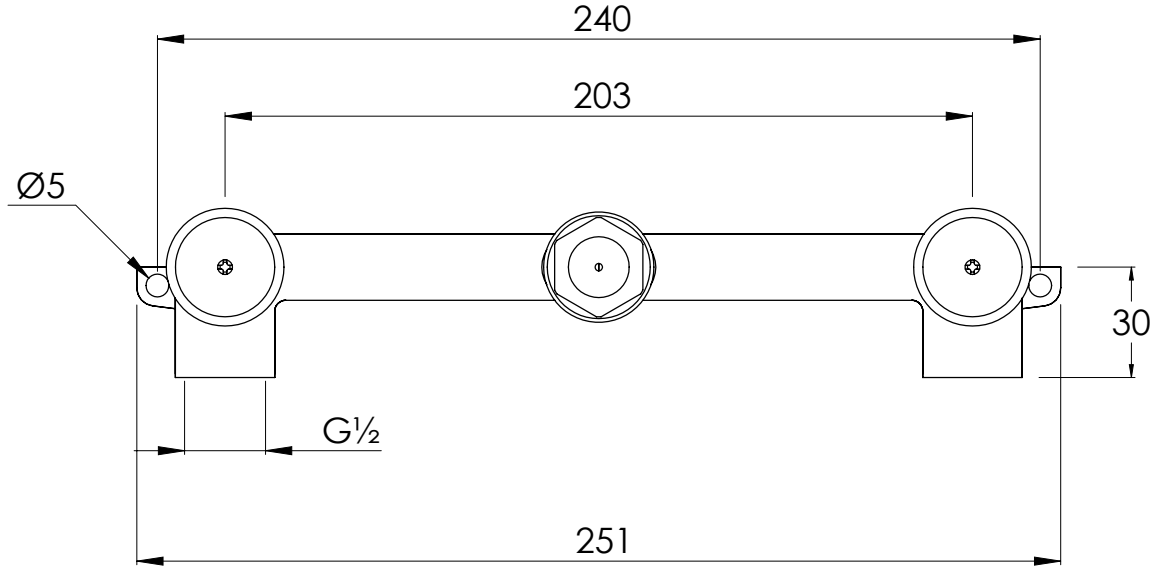

COALBROOK

DC1011

WALL BASIN MIXER WITH 190MM SPOUT

DATE: 05/01/22

REVISION: A

DIMENSIONS IN MILLIMETRES

WHILST EVERY EFFORT IS MADE TO ENSURE THE ACCURACY OF THESE DATA SHEETS THEY ARE SUBJECT TO CHANGE WITHOUT NOTICE AS PART OF THE COMPANY'S PRODUCT DEVELOPMENT PROCESS

COALBROOK

C01301

3TH WALL MOUNTED BASIN MIXER  
ROUGH

DATE: 06/10/21

REVISION: A

DIMENSIONS IN MILLIMETRES

WHILST EVERY EFFORT IS MADE TO ENSURE THE ACCURACY OF THESE DATA SHEETS THEY ARE SUBJECT TO CHANGE WITHOUT NOTICE AS PART OF THE COMPANY'S PRODUCT DEVELOPMENT PROCESS