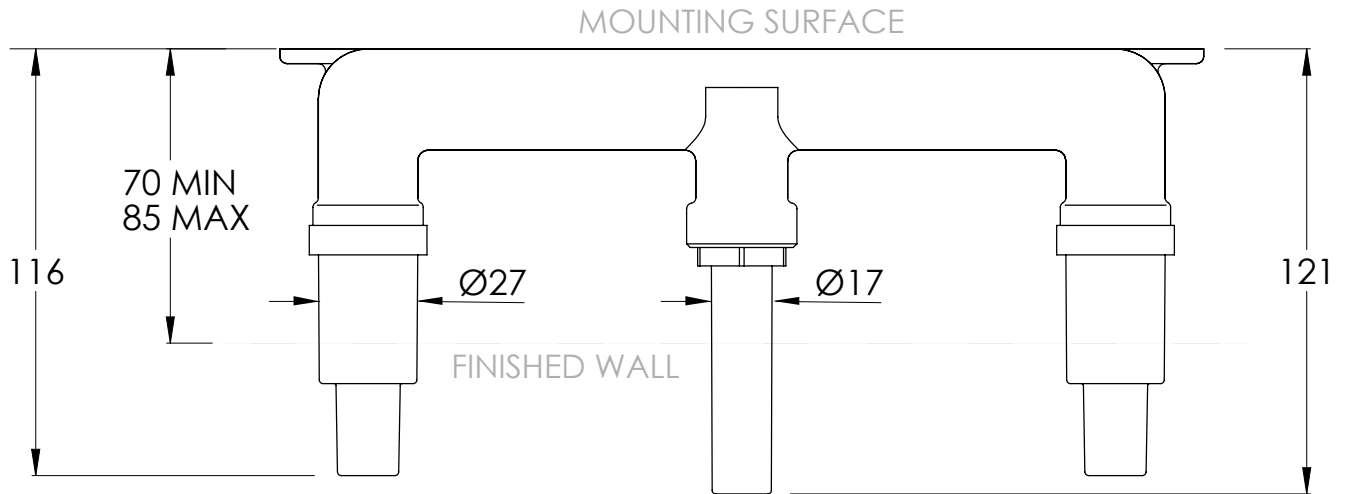

COALBROOK

DC1011

WALL BASIN MIXER WITH 190MM SPOUT

DATE: 05/01/22

REVISION: A

DIMENSIONS IN MILLIMETRES

WHILST EVERY EFFORT IS MADE TO ENSURE THE ACCURACY OF THESE DATA SHEETS THEY ARE SUBJECT TO CHANGE WITHOUT NOTICE AS PART OF THE COMPANY'S PRODUCT DEVELOPMENT PROCESS

COALBROOK

C01301

3TH WALL MOUNTED BASIN MIXER  
ROUGH

DATE: 06/10/21

REVISION: A

DIMENSIONS IN MILLIMETRES

WHILST EVERY EFFORT IS MADE TO ENSURE THE ACCURACY OF THESE DATA SHEETS THEY ARE SUBJECT TO CHANGE WITHOUT NOTICE AS PART OF THE COMPANY'S PRODUCT DEVELOPMENT PROCESS