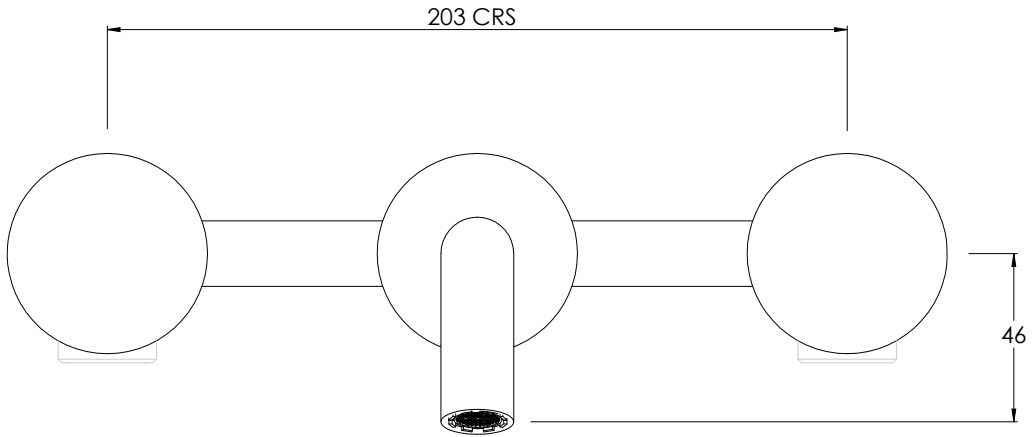

COALBROOK

DC1011

WALL BASIN MIXER WITH 190MM SPOUT

DATE: 05/01/22

REVISION: A

DIMENSIONS IN MILLIMETRES

WHILST EVERY EFFORT IS MADE TO ENSURE THE ACCURACY OF THESE DATA SHEETS THEY ARE SUBJECT TO CHANGE WITHOUT NOTICE AS PART OF THE COMPANY'S PRODUCT DEVELOPMENT PROCESS

COALBROOK

C01301

3TH WALL MOUNTED BASIN MIXER  
ROUGH

DATE: 06/10/21

REVISION: A

DIMENSIONS IN MILLIMETRES

WHILST EVERY EFFORT IS MADE TO ENSURE THE ACCURACY OF THESE DATA SHEETS THEY ARE SUBJECT TO CHANGE WITHOUT NOTICE AS PART OF THE COMPANY'S PRODUCT DEVELOPMENT PROCESS