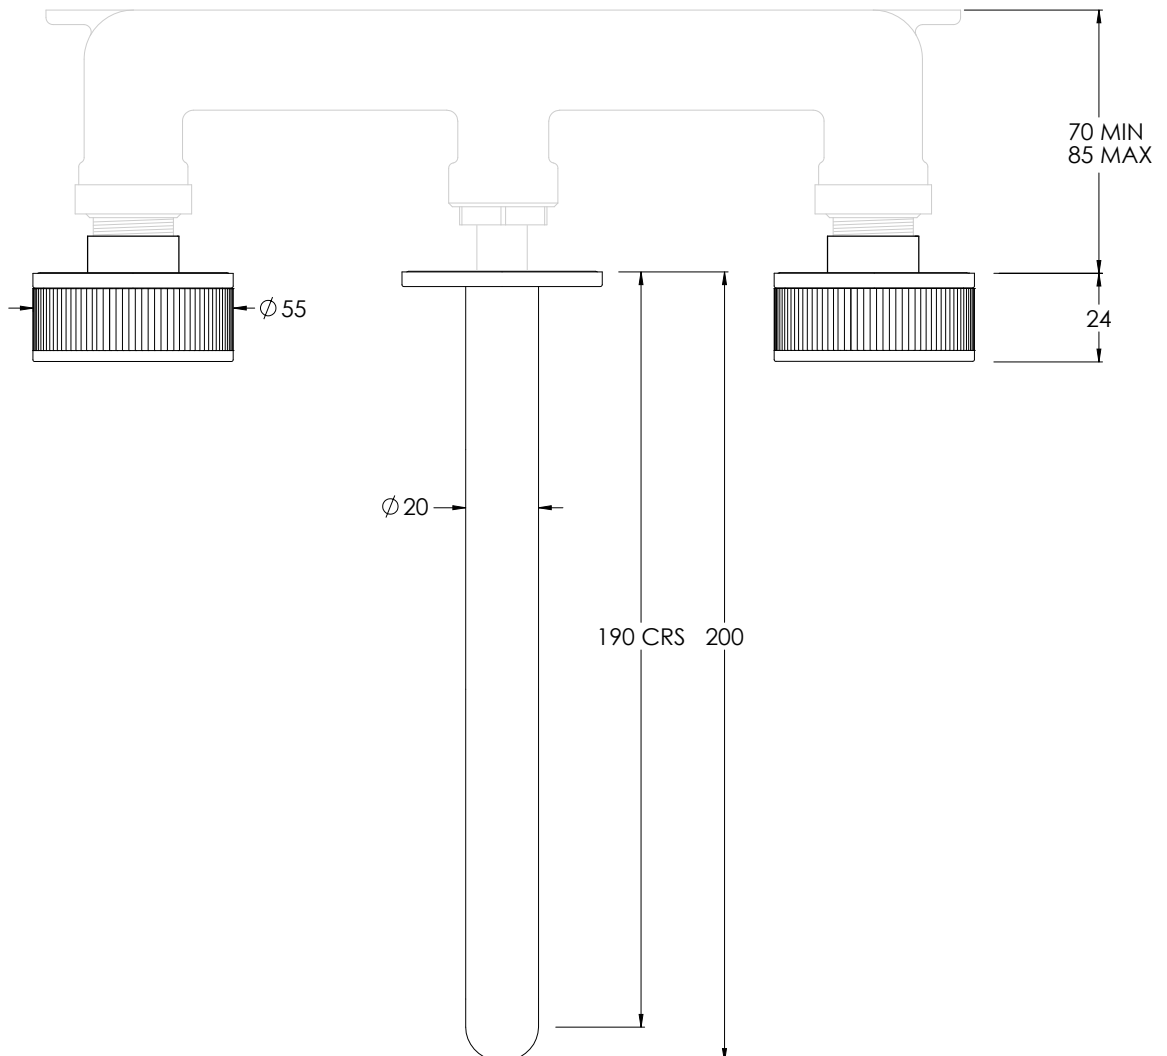

COALBROOK

DC1011

WALL BASIN MIXER WITH 190MM SPOUT

DATE: 05/01/22

REVISION: A

DIMENSIONS IN MILLIMETRES

WHILST EVERY EFFORT IS MADE TO ENSURE THE ACCURACY OF THESE DATA SHEETS THEY ARE SUBJECT TO CHANGE WITHOUT NOTICE AS PART OF THE COMPANY'S PRODUCT DEVELOPMENT PROCESS

COALBROOK

C01301

3TH WALL MOUNTED BASIN MIXER  
ROUGH

DATE: 06/10/21

REVISION: A

DIMENSIONS IN MILLIMETRES

WHILST EVERY EFFORT IS MADE TO ENSURE THE ACCURACY OF THESE DATA SHEETS THEY ARE SUBJECT TO CHANGE WITHOUT NOTICE AS PART OF THE COMPANY'S PRODUCT DEVELOPMENT PROCESS