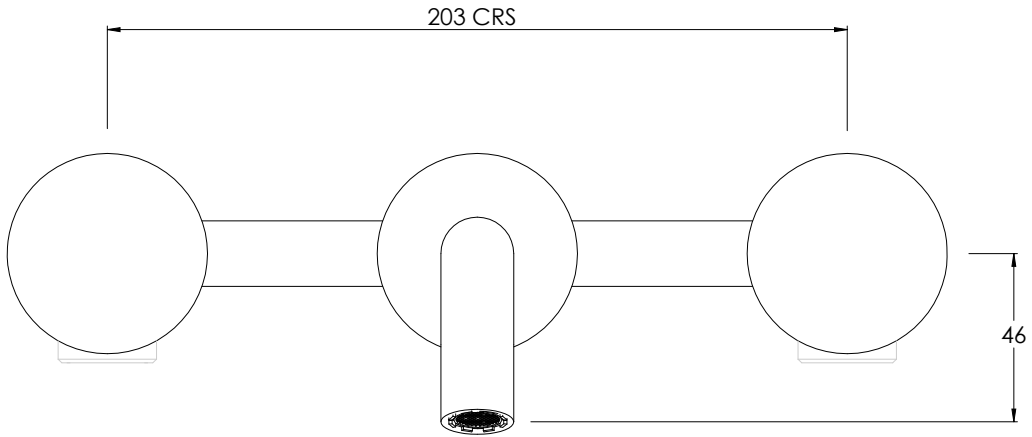

COALBROOK

DC1011

WALL BASIN MIXER WITH 190MM SPOUT

DATE: 05/01/22

REVISION: A

DIMENSIONS IN MILLIMETRES

WHILST EVERY EFFORT IS MADE TO ENSURE THE ACCURACY OF THESE DATA SHEETS THEY ARE SUBJECT TO CHANGE WITHOUT NOTICE AS PART OF THE COMPANY'S PRODUCT DEVELOPMENT PROCESS

COALBROOK

DC1008

WALL MOUNTED 3 HOLE BASIN  
MIXER - ROUGH

DATE: 06/10/21

REVISION: B

DIMENSIONS IN MILLIMETRES

WHILST EVERY EFFORT IS MADE TO ENSURE THE ACCURACY OF THESE DATA SHEETS THEY ARE SUBJECT TO CHANGE WITHOUT NOTICE AS PART OF THE COMPANY'S PRODUCT DEVELOPMENT PROCESS