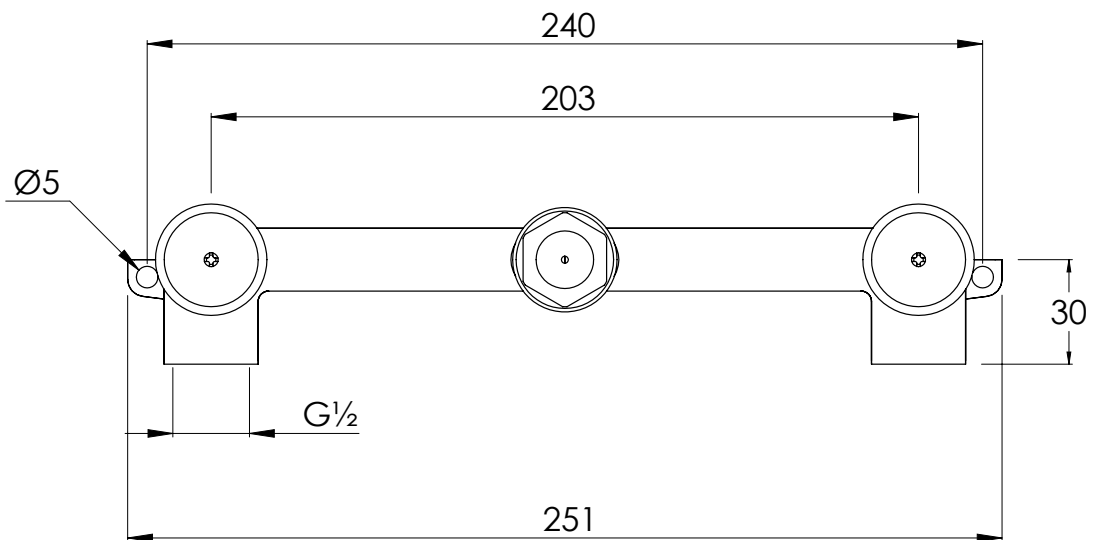

COALBROOK

DC1011

WALL BASIN MIXER WITH 190MM SPOUT

DATE: 05/01/22

REVISION: A

DIMENSIONS IN MILLIMETRES

WHILST EVERY EFFORT IS MADE TO ENSURE THE ACCURACY OF THESE DATA SHEETS THEY ARE SUBJECT TO CHANGE WITHOUT NOTICE AS PART OF THE COMPANY'S PRODUCT DEVELOPMENT PROCESS

COALBROOK

DC1008

WALL MOUNTED 3 HOLE BASIN  
MIXER - ROUGH

DATE: 06/10/21

REVISION: B

DIMENSIONS IN MILLIMETRES

WHILST EVERY EFFORT IS MADE TO ENSURE THE ACCURACY OF THESE DATA SHEETS THEY ARE SUBJECT TO CHANGE WITHOUT NOTICE AS PART OF THE COMPANY'S PRODUCT DEVELOPMENT PROCESS