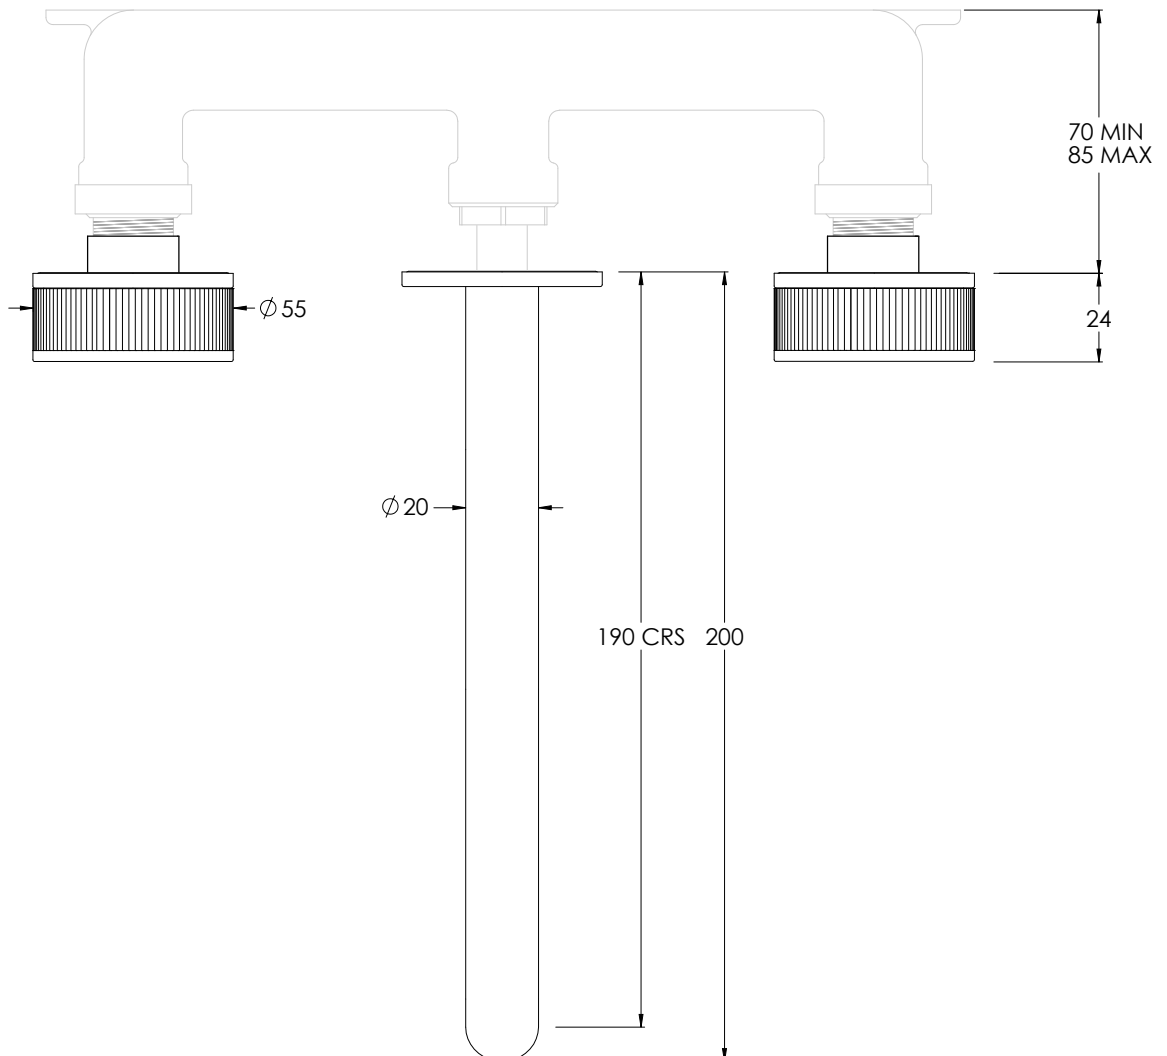

COALBROOK

DC1011

WALL BASIN MIXER WITH 190MM SPOUT

DATE: 05/01/22

REVISION: A

DIMENSIONS IN MILLIMETRES

WHILST EVERY EFFORT IS MADE TO ENSURE THE ACCURACY OF THESE DATA SHEETS THEY ARE SUBJECT TO CHANGE WITHOUT NOTICE AS PART OF THE COMPANY'S PRODUCT DEVELOPMENT PROCESS

COALBROOK

DC1008

WALL MOUNTED 3 HOLE BASIN  
MIXER - ROUGH

DATE: 06/10/21

REVISION: B

DIMENSIONS IN MILLIMETRES

WHILST EVERY EFFORT IS MADE TO ENSURE THE ACCURACY OF THESE DATA SHEETS THEY ARE SUBJECT TO CHANGE WITHOUT NOTICE AS PART OF THE COMPANY'S PRODUCT DEVELOPMENT PROCESS