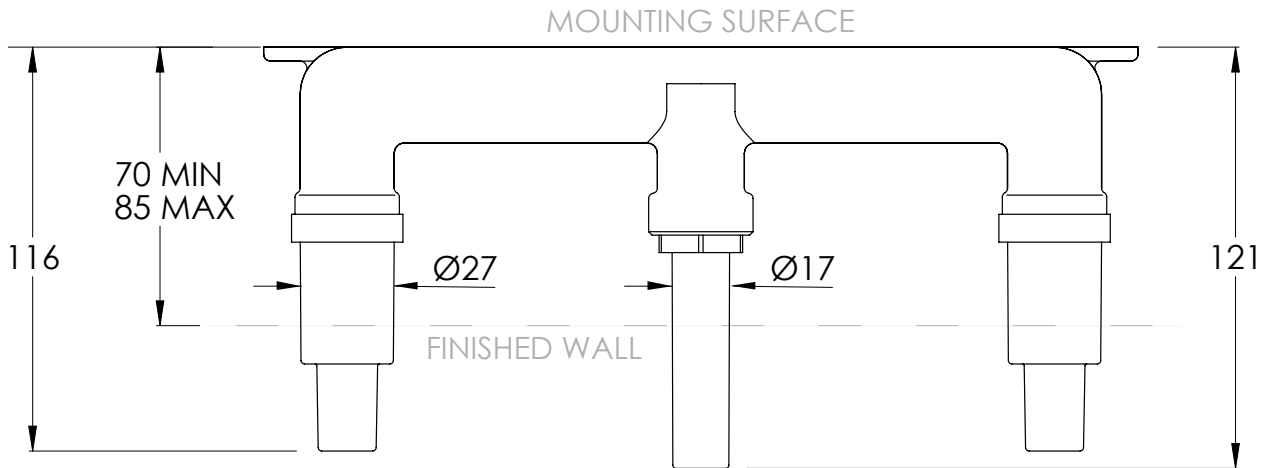

COALBROOK

DC1011

WALL BASIN MIXER WITH 190MM SPOUT

DATE: 05/01/22

REVISION: A

DIMENSIONS IN MILLIMETRES

WHILST EVERY EFFORT IS MADE TO ENSURE THE ACCURACY OF THESE DATA SHEETS THEY ARE SUBJECT TO CHANGE WITHOUT NOTICE AS PART OF THE COMPANY'S PRODUCT DEVELOPMENT PROCESS

COALBROOK

DC1008

WALL MOUNTED 3 HOLE BASIN  
MIXER - ROUGH

DATE: 06/10/21

REVISION: B

DIMENSIONS IN MILLIMETRES

WHILST EVERY EFFORT IS MADE TO ENSURE THE ACCURACY OF THESE DATA SHEETS THEY ARE SUBJECT TO CHANGE WITHOUT NOTICE AS PART OF THE COMPANY'S PRODUCT DEVELOPMENT PROCESS