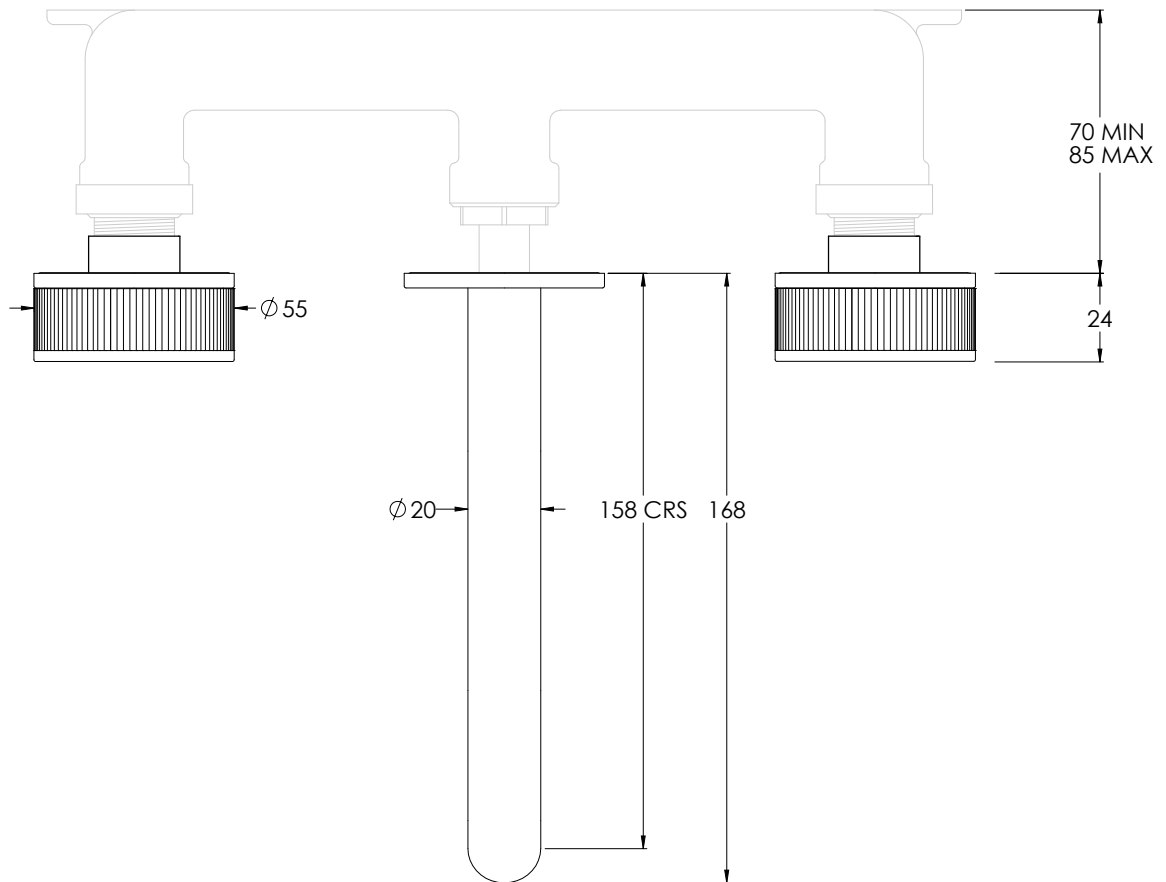

**COALBROOK**

**DC 1008**

WALL MOUNTED 3 HOLE BASIN  
MIXER - TRIM

DATE: 06/10/21

REVISION: B

DIMENSIONS IN MILLIMETRES

WHILST EVERY EFFORT IS MADE TO ENSURE THE ACCURACY OF THESE DATA SHEETS THEY ARE SUBJECT TO CHANGE WITHOUT NOTICE AS PART OF THE COMPANY'S PRODUCT DEVELOPMENT PROCESS

COALBROOK

C01301

3TH WALL MOUNTED BASIN MIXER  
ROUGH

DATE: 06/10/21

REVISION: A

DIMENSIONS IN MILLIMETRES

WHILST EVERY EFFORT IS MADE TO ENSURE THE ACCURACY OF THESE DATA SHEETS THEY ARE SUBJECT TO CHANGE WITHOUT NOTICE AS PART OF THE COMPANY'S PRODUCT DEVELOPMENT PROCESS