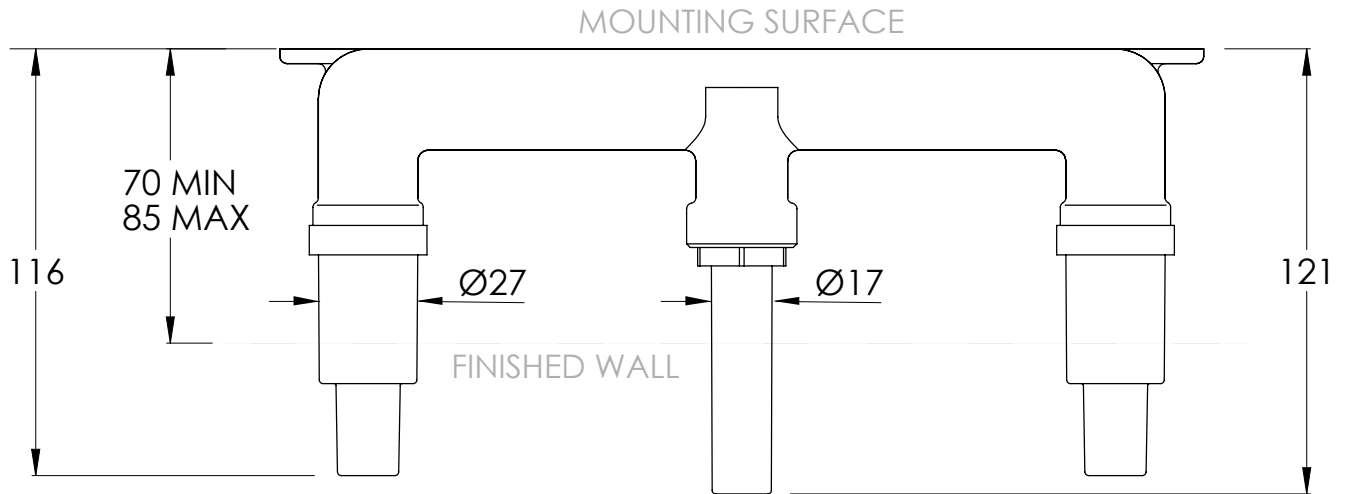

**COALBROOK**

**DC 1008**

WALL MOUNTED 3 HOLE BASIN  
MIXER - TRIM

DATE: 06/10/21

REVISION: B

DIMENSIONS IN MILLIMETRES

WHILST EVERY EFFORT IS MADE TO ENSURE THE ACCURACY OF THESE DATA SHEETS THEY ARE SUBJECT TO CHANGE WITHOUT NOTICE AS PART OF THE COMPANY'S PRODUCT DEVELOPMENT PROCESS

COALBROOK

C01301

3TH WALL MOUNTED BASIN MIXER  
ROUGH

DATE: 06/10/21

REVISION: A

DIMENSIONS IN MILLIMETRES

WHILST EVERY EFFORT IS MADE TO ENSURE THE ACCURACY OF THESE DATA SHEETS THEY ARE SUBJECT TO CHANGE WITHOUT NOTICE AS PART OF THE COMPANY'S PRODUCT DEVELOPMENT PROCESS