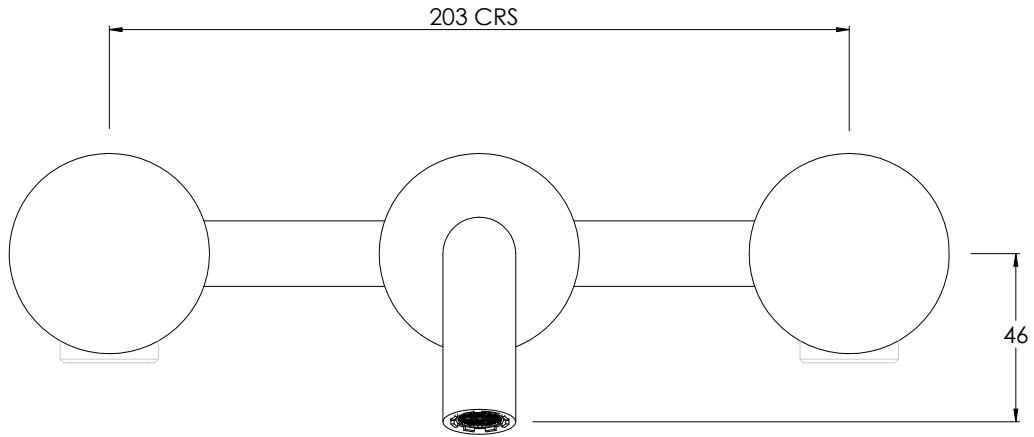

**COALBROOK**

**DC 1008**

WALL MOUNTED 3 HOLE BASIN  
MIXER - TRIM

DATE: 06/10/21

REVISION: B

DIMENSIONS IN MILLIMETRES

WHILST EVERY EFFORT IS MADE TO ENSURE THE ACCURACY OF THESE DATA SHEETS THEY ARE SUBJECT TO CHANGE WITHOUT NOTICE AS PART OF THE COMPANY'S PRODUCT DEVELOPMENT PROCESS

COALBROOK

C01301

3TH WALL MOUNTED BASIN MIXER  
ROUGH

DATE: 06/10/21

REVISION: A

DIMENSIONS IN MILLIMETRES

WHILST EVERY EFFORT IS MADE TO ENSURE THE ACCURACY OF THESE DATA SHEETS THEY ARE SUBJECT TO CHANGE WITHOUT NOTICE AS PART OF THE COMPANY'S PRODUCT DEVELOPMENT PROCESS