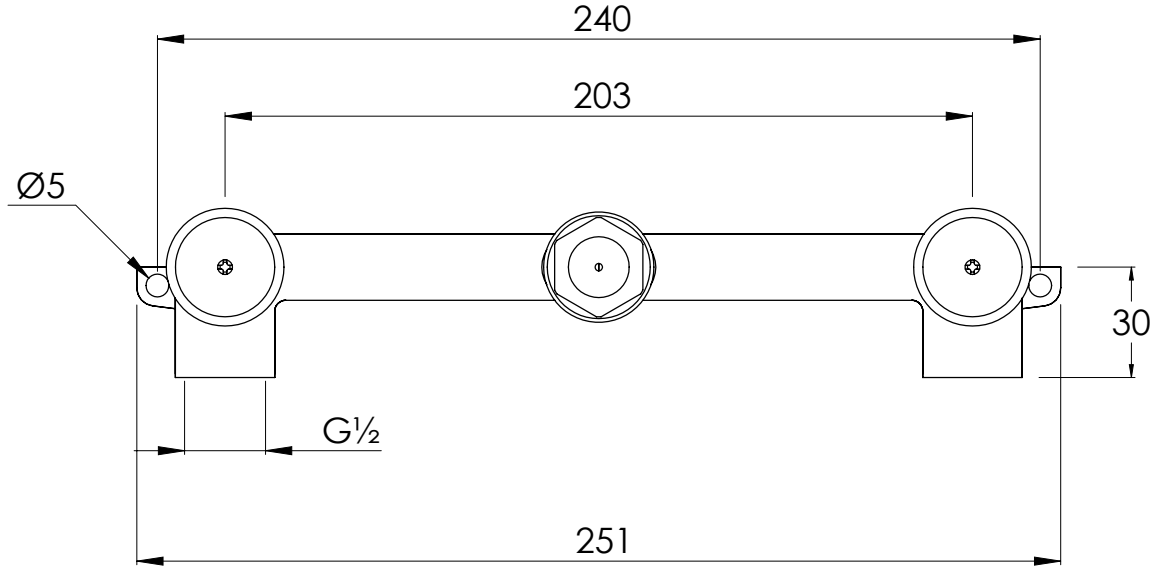

**COALBROOK**

**DC 1008**

WALL MOUNTED 3 HOLE BASIN  
MIXER - TRIM

DATE: 06/10/21

REVISION: B

DIMENSIONS IN MILLIMETRES

WHILST EVERY EFFORT IS MADE TO ENSURE THE ACCURACY OF THESE DATA SHEETS THEY ARE SUBJECT TO CHANGE WITHOUT NOTICE AS PART OF THE COMPANY'S PRODUCT DEVELOPMENT PROCESS

COALBROOK

C01301

3TH WALL MOUNTED BASIN MIXER  
ROUGH

DATE: 06/10/21

REVISION: A

DIMENSIONS IN MILLIMETRES

WHILST EVERY EFFORT IS MADE TO ENSURE THE ACCURACY OF THESE DATA SHEETS THEY ARE SUBJECT TO CHANGE WITHOUT NOTICE AS PART OF THE COMPANY'S PRODUCT DEVELOPMENT PROCESS