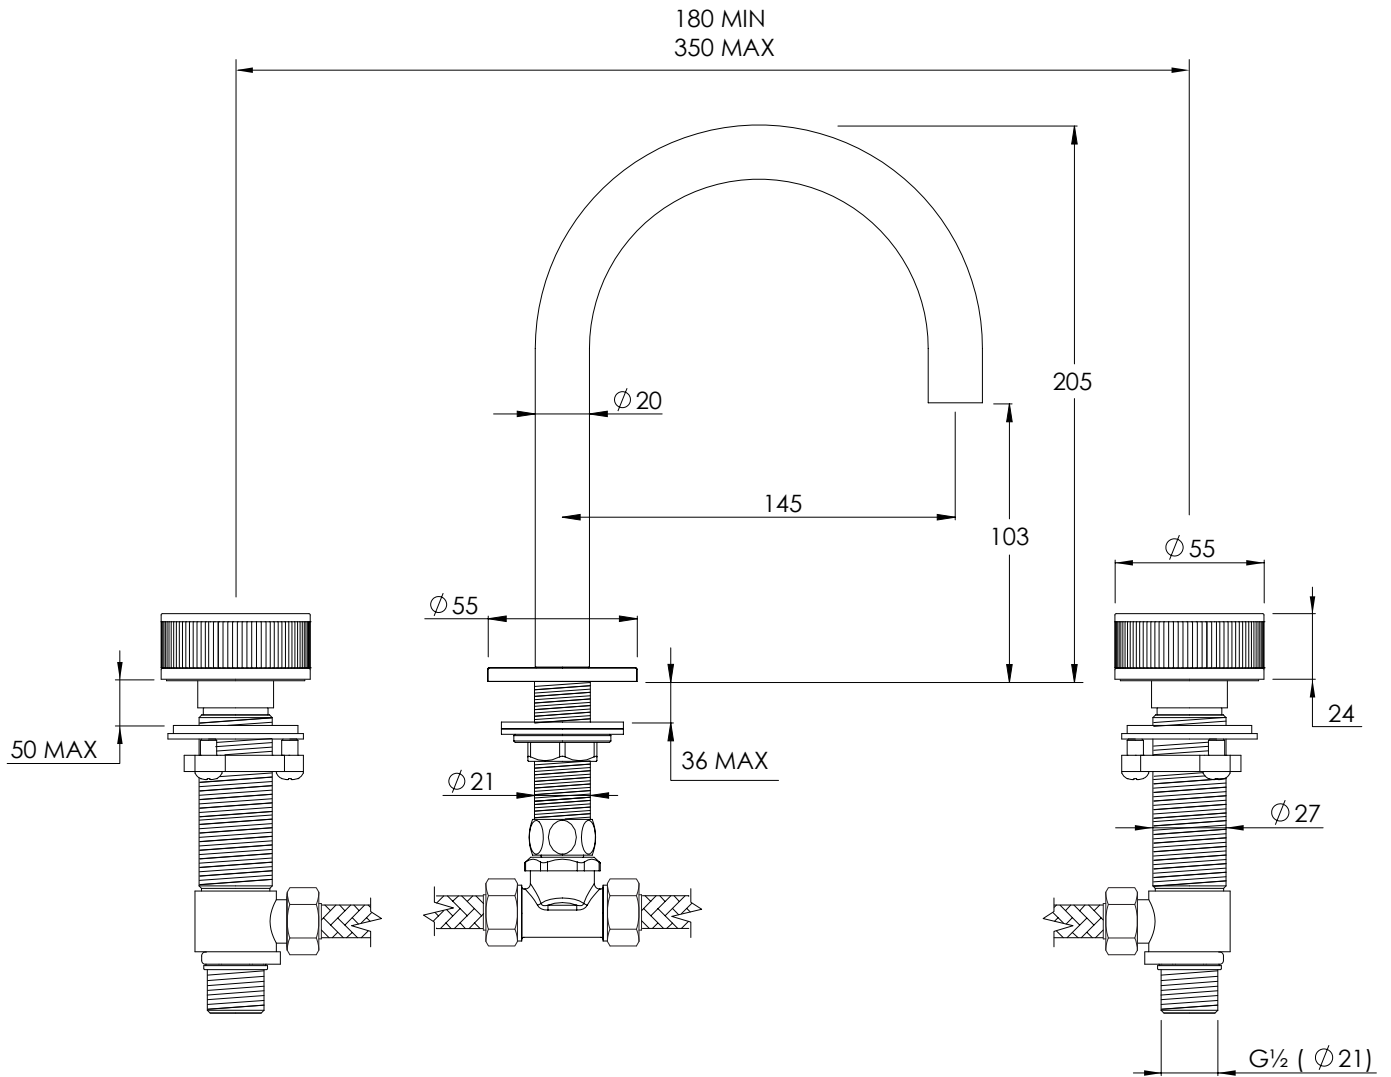

COALBROOK

DC 1006

DECK MOUNTED 3 HOLE BASIN  
MIXER WITH ROUND SPOUT

DATE: 03/09/19

REVISION: A

DIMENSIONS IN MILLIMETRES

WHILST EVERY EFFORT IS MADE TO ENSURE THE ACCURACY OF THESE DATA SHEETS THEY ARE SUBJECT TO CHANGE WITHOUT NOTICE AS PART OF THE COMPANY'S PRODUCT DEVELOPMENT PROCESS